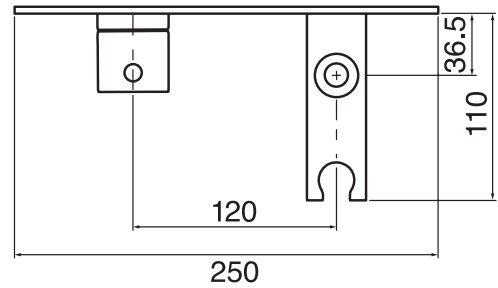

Program 1 #89051

Intimacy shower

Thermostatic temp control
Safety shut off – turn hand sprayer hook for on-off
On-off trigger on sprayer
Includes rough-in
Extension available

Finish: Chrome (#99)