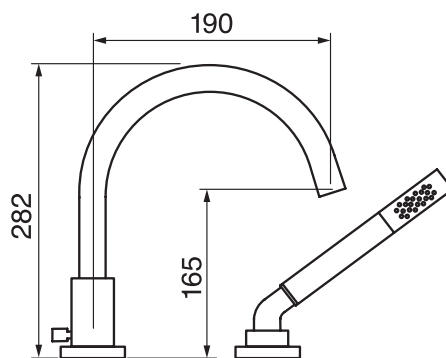

Program 1 #82304

4 piece deck mount tub filler with hand shower

8 GPM (30.3 L/min.)

Finish: Chrome (#99)