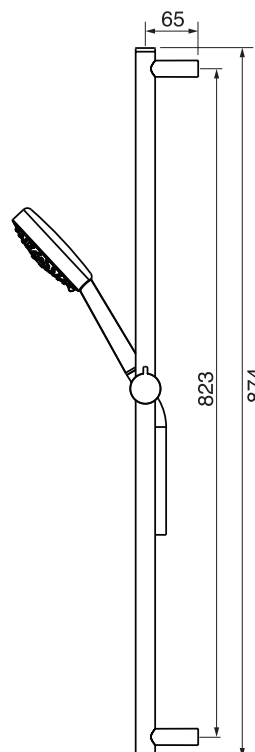

#75150

Shower rail kit

Includes bar, hose and hand shower
3 position spray
Easy clean nozzles
2.5 GPM (9.5 L/min.)

Finish: Matt Black (#175)