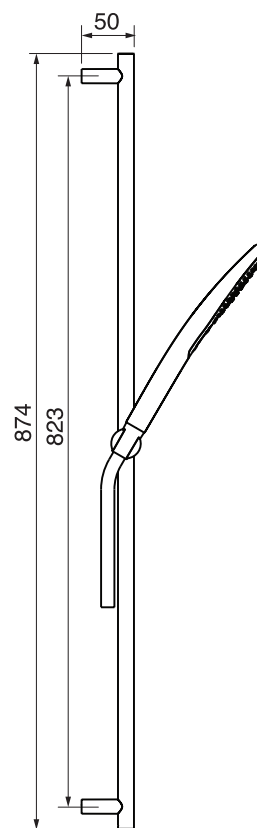

#75118

Shower rail kit

Includes bar, hose and hand shower
2 position spray
Easy clean nozzles
2.5 GPM (9.5 L/min.)

Finish: Chrome (#99)