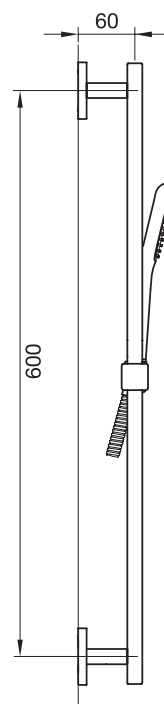

## #75116

Shower rail kit

Includes bar, hose and hand shower  
Single spray hand shower  
Easy clean nozzles  
2 GPM (7.5 L/min.)

Finish: Chrome (#99)