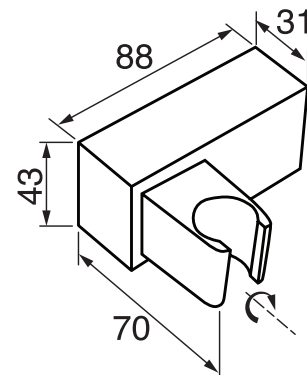

#7420

Square wall hook

With tilt
Brass, chrome plated

Finish: Chrome (#99)