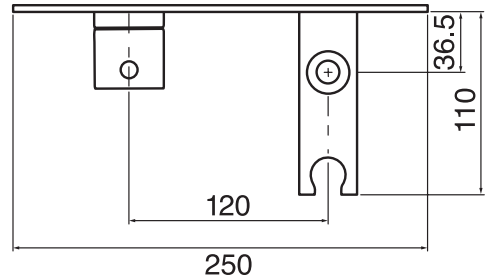

Volero #66050

Intimacy shower

Thermostatic temp control
Safety shut off – turn hand sprayer hook for on-off
On-off trigger on sprayer
Includes rough-in
Extension available

Finish: Chrome (#99)