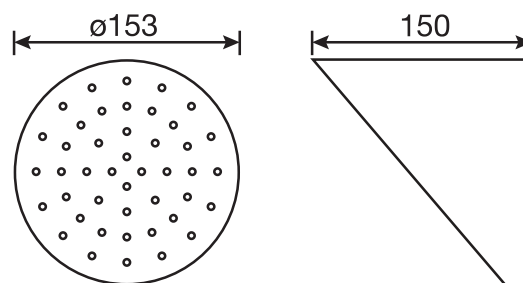

Pisa #6096

Wall slanting rain head

Easy clean nozzles
High polished stainless steel
Includes mounting bracket
2.5 GPM (9.5 L/min.)

Finish: Chrome (#99)