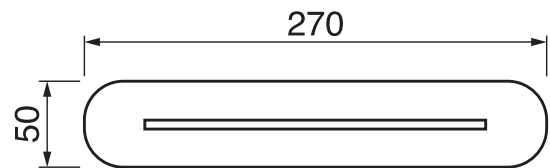

#6054

Cascading chute

6.5 GPM (24.6 L/min.)

Finish: Chrome (#99)