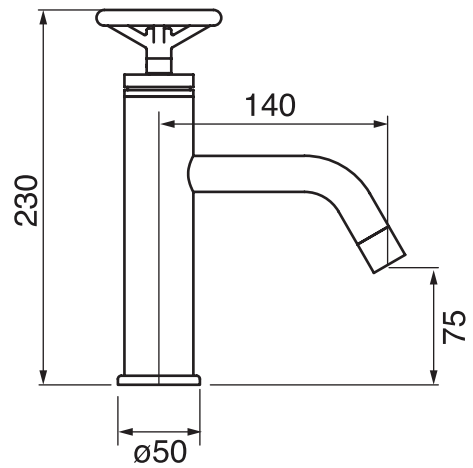

Century #60001D

Single hole basin faucet

Includes push drain
3/8" flexible supply hose
1.5 GPM (5.7 L/min.)

Finish: Chrome (#99)