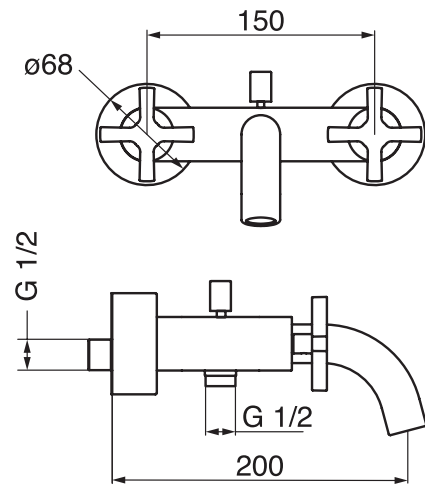

## Volex #47332

Wall mount tub filler with hand shower

Hand shower on separate wall hook  
5.3 GPM (20 L/min.)

Finish: Chrome (#99)