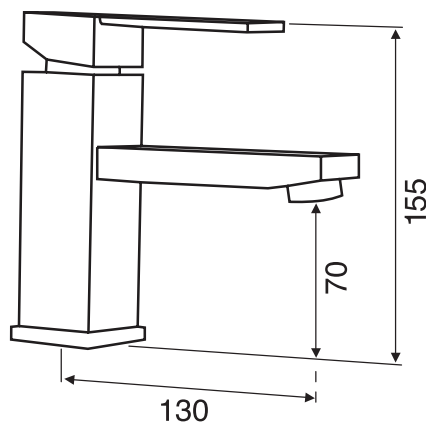

## Quadra #41001D

Single hole basin faucet

Includes push drain  
3/8" flexible supply hoses  
1.5 GPM (5.7 L/min.)

Finish: Chrome (#99)