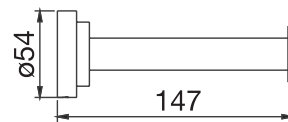

Concord #3409

Single post paper holder

Finish: Chrome (#99)