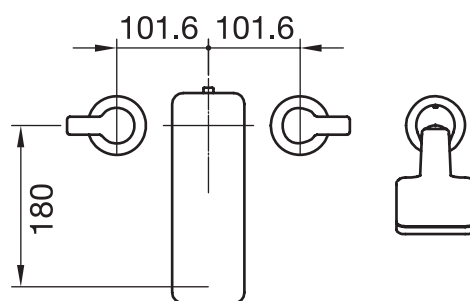

H30 #30304

4 piece deck mount tub filler with hand shower

6 GPM (22.7 L/min.)

Finish: Chrome (#99)