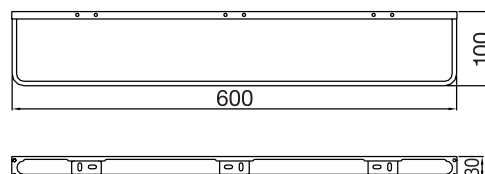

Sense #2624

24" towel bar

Recommend that brackets are mounted into studs

Finish: Chrome (#99)