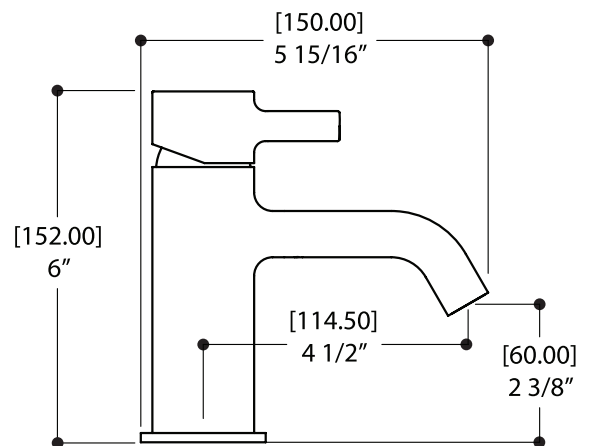

Zac #624201D

Single hole basin faucet

Includes press pop-up drain
1.5 GPM (5.7 L/min.)

Finish: Chrome (#99)
Black (#175)