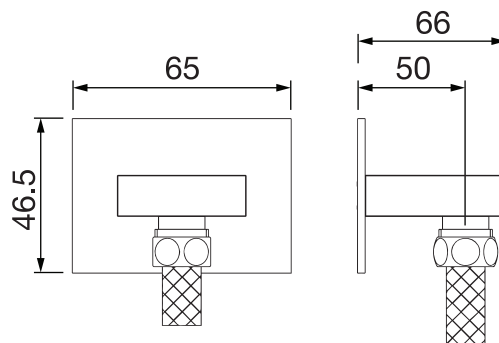

Edge #6031

Wall supply elbow

1/2" male NPT inlet
Easy slide installation

Finish: Chrome (#99)