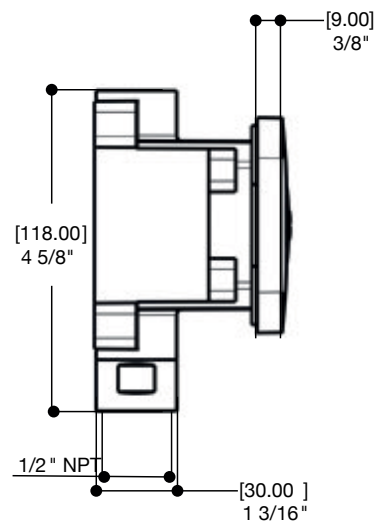

Spin #6147

Body spray

1.5 GPM (5.7 L/min.)
Rough not included

Finish: Chrome (#99)