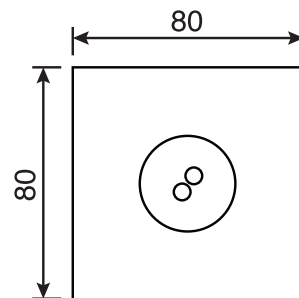

Spin #6147

Body spray

1.5 GPM (5.7 L/min.)
Rough not included

Finish: Chrome (#99)