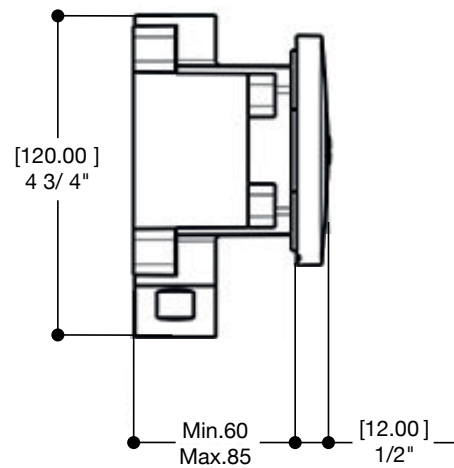

Spin #6146

Body spray

1.5 GPM (5.7 L/min.)
Rough not included

Finish: Chrome (#99)