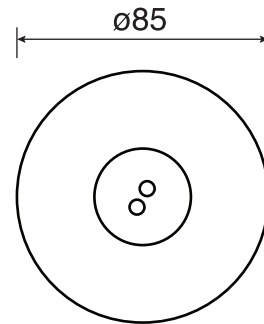

Spin #6146

Body spray

1.5 GPM (5.7 L/min.)
Rough not included

Finish: Chrome (#99)