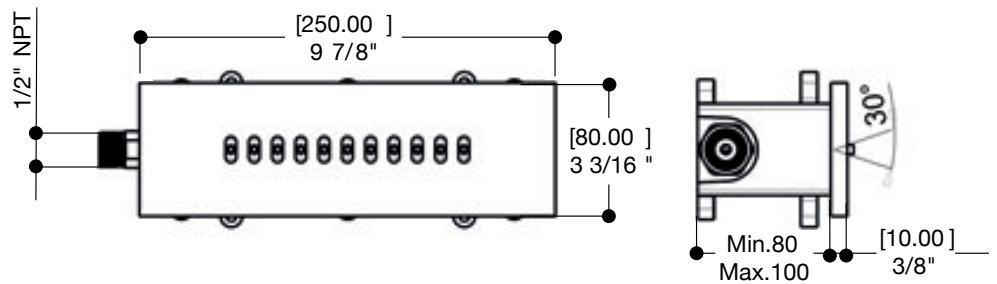

Wavy #6052

Body spray

Built in, stainless steel material
Wavy rain function, with a 30° water balancing movement
2.2 GPM (8.3 L/min.)
Rough not included

Finish: Chrome (#99)