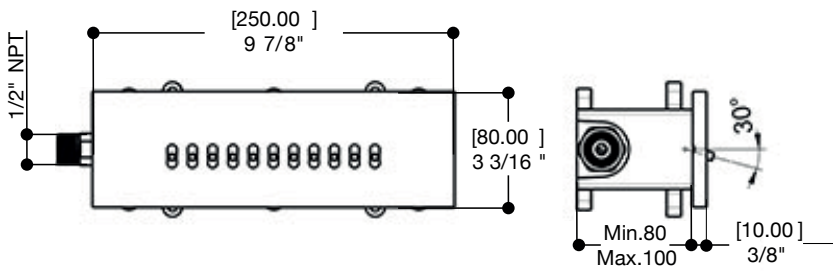

## Wavy #6049

Neck/body spray

Built-in, stainless steel material  
Wavy rain function, with a 15° water balancing movement  
2.2 GPM (8.3 L/min.)  
**Rough not included**

Finish: Chrome (#99)