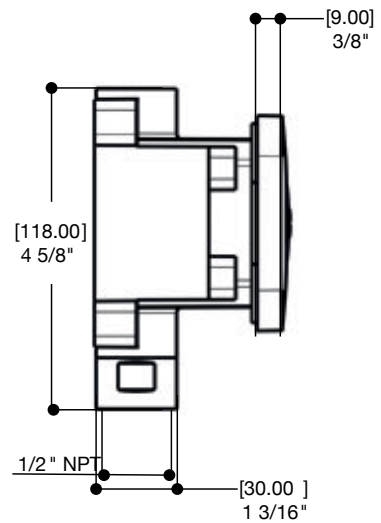

Kuky #6048

Flush mount body spray

Directional head
Easy clean nozzles
1.5 GPM (5.7 L/min.)
Rough not included

Finish: Chrome (#99)