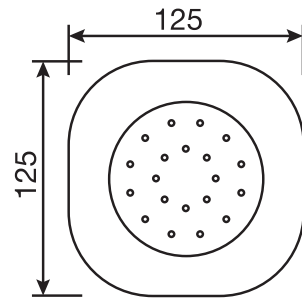

Kuky #6048

Flush mount body spray

Directional head
Easy clean nozzles
1.5 GPM (5.7 L/min.)
Rough not included

Finish: Chrome (#99)