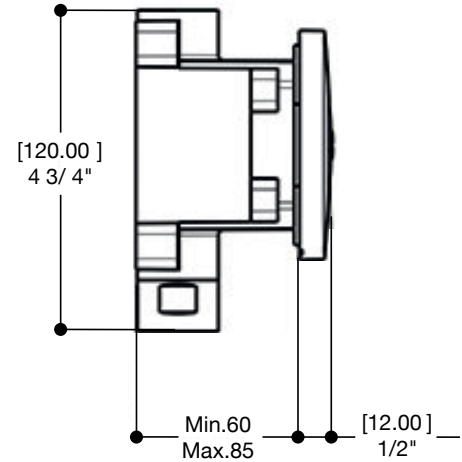

Emotion #6046

Round flush mount body spray

Directional head
Easy clean nozzles
1.5 GPM (5.7 L/min.)
Rough not included

Finish: Chrome (#99)