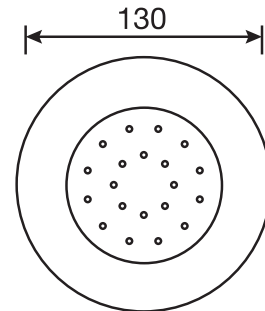

Emotion #6046

Round flush mount body spray

Directional head
Easy clean nozzles
1.5 GPM (5.7 L/min.)
Rough not included

Finish: Chrome (#99)