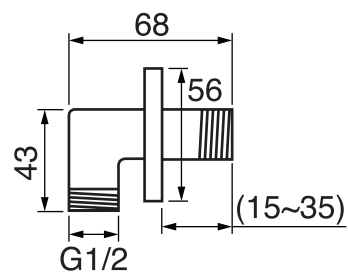

12" square thin rain head

4 mm in thickness
Easy clean nozzles
High polished stainless steel
2.5 GPM (9.5 L/min.)

Finish: Chrome (#99)

#75149

Shower rail kit

Includes bar, hose and hand shower
3 position spray
Easy clean nozzles
2.5 GPM (9.5 L/min.)

Finish: Chrome (#99)

360 #6038

Square wall supply elbow

1/2" male NPT inlet
Sliding flange

Finish: Chrome (#99)

Spin #6147

Body spray

1.5 GPM (5.7 L/min.)