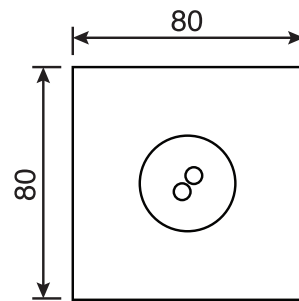

12" square thin rain head

4 mm in thickness
Easy clean nozzles
High polished stainless steel
2.5 GPM (9.5 L/min.)

Finish: Chrome (#99)

#75149

Shower rail kit

Includes bar, hose and hand shower
3 position spray
Easy clean nozzles
2.5 GPM (9.5 L/min.)

Finish: Chrome (#99)

360 #6038

Square wall supply elbow

1/2" male NPT inlet
Sliding flange

Finish: Chrome (#99)

Spin #6147

Body spray

1.5 GPM (5.7 L/min.)