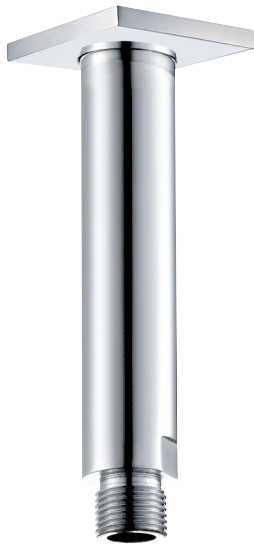

PROGRAM 1 #89SD43

Square Shower Design – 3 outlets
Système de douche design carré – 3 sorties

 .99 Chrome

#6007

6" ceiling arm with square flange

1/2" Male NPT inlet
Sliding flange

Finish: Chrome (#99)

#6077

12" square thin rain head

4 mm in thickness
Easy clean nozzles
High polished stainless steel
2.5 GPM (9.5 L/min.)

Finish: Chrome (#99)

#75149

Shower rail kit

Includes bar, hose and hand shower
3 position spray
Easy clean nozzles
2.5 GPM (9.5 L/min.)

Finish: Chrome (#99)

360 #6038

Square wall supply elbow

1/2" male NPT inlet
Sliding flange

Finish: Chrome (#99)

Spin #6147

Body spray

1.5 GPM (5.7 L/min.)

Finish: Chrome (#99)