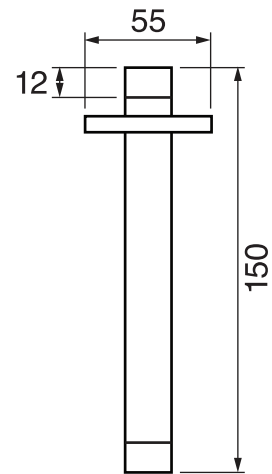

PROGRAM 1 #89SD43

Square Shower Design – 3 outlets
Système de douche design carré – 3 sorties

 .99 Chrome

#6007

6" ceiling arm with square flange

1/2" Male NPT inlet
Sliding flange

Finish: Chrome (#99)

#6077

12" square thin rain head

4 mm in thickness
Easy clean nozzles
High polished stainless steel
2.5 GPM (9.5 L/min.)

Finish: Chrome (#99)

#75149

Shower rail kit

Includes bar, hose and hand shower
3 position spray
Easy clean nozzles
2.5 GPM (9.5 L/min.)

Finish: Chrome (#99)

360 #6038

Square wall supply elbow

1/2" male NPT inlet
Sliding flange

Finish: Chrome (#99)

Spin #6147

Body spray

1.5 GPM (5.7 L/min.)