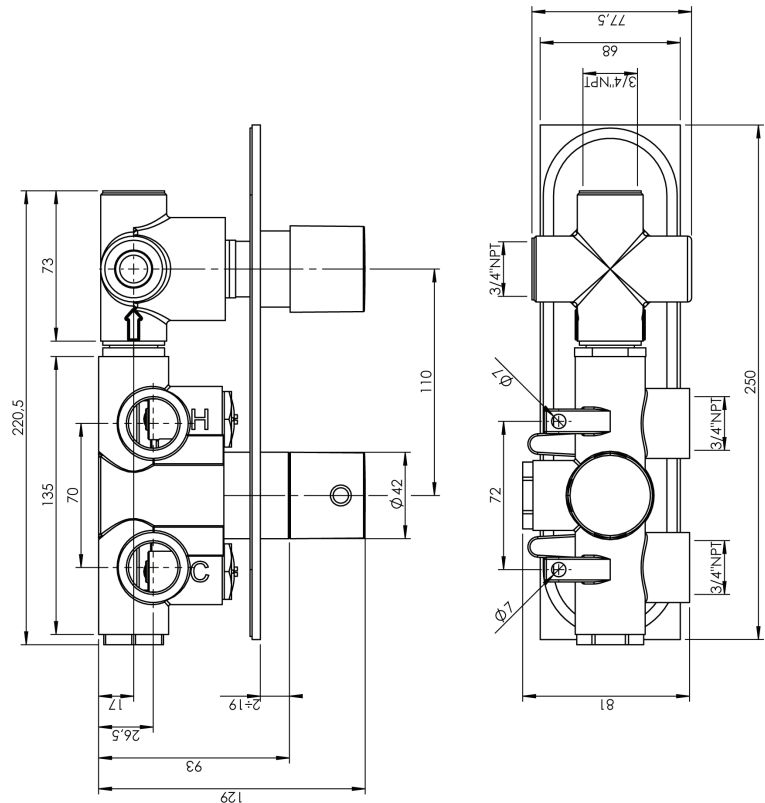

PROGRAM 1 #89SD42C

Square Shower Design – 2 outlets
Système de douche design carré – 2 sorties

 .99 Chrome

#om021

3/4" Thermostatic with 2 way diverter

Can add independent flow control
Integrated service stops, filters & back-flow preventers
Rough-in can be mounted horizontally or vertically
12 GPM (45.4 L/min.)

Program 1 #89021T

Trim for rough-in om021

Order om021 rough-in separately
2⁵/₈" x 9⁷/₈"

Finish: Chrome (#99)

#6007

6" ceiling arm with square flange

1/2" Male NPT inlet
Sliding flange

Finish: Chrome (#99)

#6079

10" square thin rain head

4 mm in thickness
Easy clean nozzles
High polished stainless steel
2.5 GPM (9.5 L/min.)

Finish: Chrome (#99)

#75149

Shower rail kit

Includes bar, hose and hand shower
3 position spray
Easy clean nozzles
2.5 GPM (9.5 L/min.)

Finish: Chrome (#99)

360 #6038

Square wall supply elbow

1/2" male NPT inlet
Sliding flange

Finish: Chrome (#99)