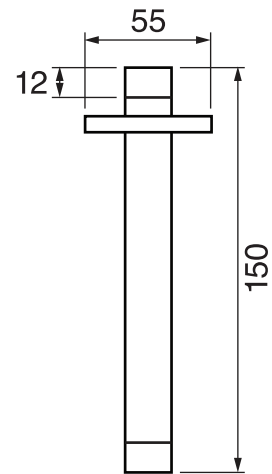

PROGRAM 1 #89SD42C

Square Shower Design – 2 outlets
Système de douche design carré – 2 sorties

 .99 Chrome

#om021

3/4" Thermostatic with 2 way diverter

Can add independent flow control
Integrated service stops, filters & back-flow preventers
Rough-in can be mounted horizontally or vertically
12 GPM (45.4 L/min.)

Program 1 #89021T

Trim for rough-in om021

Order om021 rough-in separately
2⁵/₈" x 9⁷/₈"

Finish: Chrome (#99)

#6007

6" ceiling arm with square flange

1/2" Male NPT inlet
Sliding flange

Finish: Chrome (#99)

#6079

10" square thin rain head

4 mm in thickness
Easy clean nozzles
High polished stainless steel
2.5 GPM (9.5 L/min.)

Finish: Chrome (#99)

#75149

Shower rail kit

Includes bar, hose and hand shower
3 position spray
Easy clean nozzles
2.5 GPM (9.5 L/min.)

Finish: Chrome (#99)

360 #6038

Square wall supply elbow

1/2" male NPT inlet
Sliding flange

Finish: Chrome (#99)