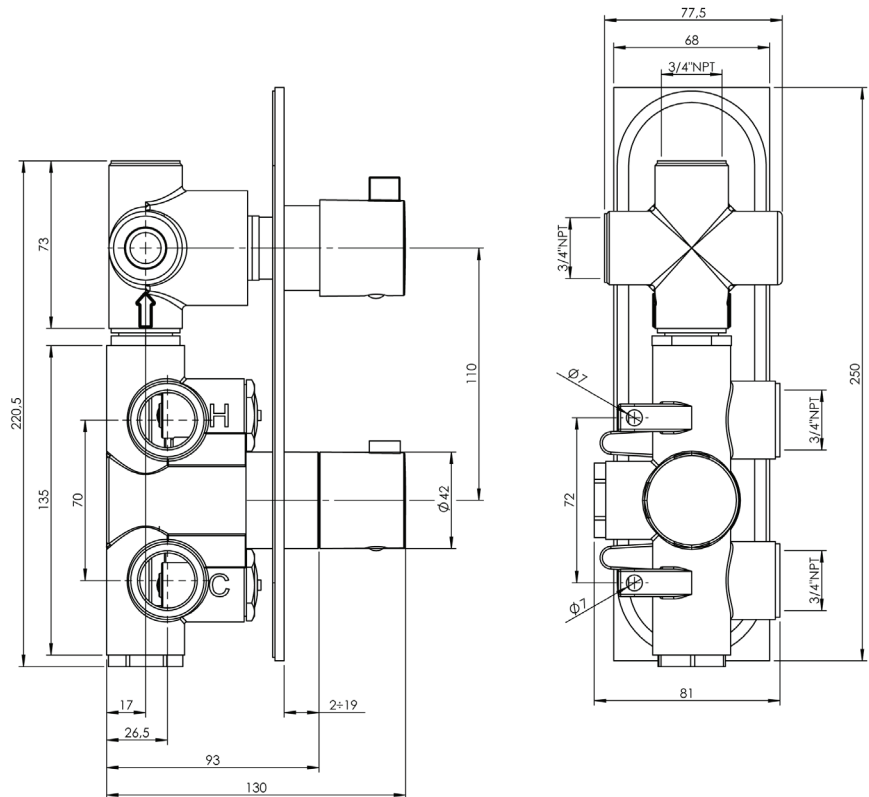

PROGRAM 1 #89SD42C

Square Shower Design – 2 outlets
Système de douche design carré – 2 sorties

 .99 Chrome

#om021

3/4" Thermostatic with 2 way diverter

Can add independent flow control
Integrated service stops, filters & back-flow preventers
Rough-in can be mounted horizontally or vertically
12 GPM (45.4 L/min.)

Program 1 #89021T

Trim for rough-in om021

Order om021 rough-in separately
2⁵/₈" x 9⁷/₈"

Finish: Chrome (#99)

#6007

6" ceiling arm with square flange

1/2" Male NPT inlet
Sliding flange

Finish: Chrome (#99)

#6079

10" square thin rain head

4 mm in thickness
Easy clean nozzles
High polished stainless steel
2.5 GPM (9.5 L/min.)

Finish: Chrome (#99)

#75149

Shower rail kit

Includes bar, hose and hand shower
3 position spray
Easy clean nozzles
2.5 GPM (9.5 L/min.)

Finish: Chrome (#99)

360 #6038

Square wall supply elbow

1/2" male NPT inlet
Sliding flange

Finish: Chrome (#99)