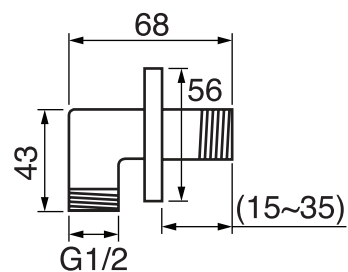

Program 1 #89021T

Trim for rough-in om021

Order om021 rough-in separately
2⁵/₈" x 9⁷/₈"

Finish: Chrome (#99)

#6007

6" ceiling arm with square flange

1/2" Male NPT inlet
Sliding flange

Finish: Chrome (#99)

#6079

10" square thin rain head

4 mm in thickness
Easy clean nozzles
High polished stainless steel
2.5 GPM (9.5 L/min.)

Finish: Chrome (#99)

#75149

Shower rail kit

Includes bar, hose and hand shower
3 position spray
Easy clean nozzles
2.5 GPM (9.5 L/min.)

Finish: Chrome (#99)

360 #6038

Square wall supply elbow

1/2" male NPT inlet
Sliding flange

Finish: Chrome (#99)