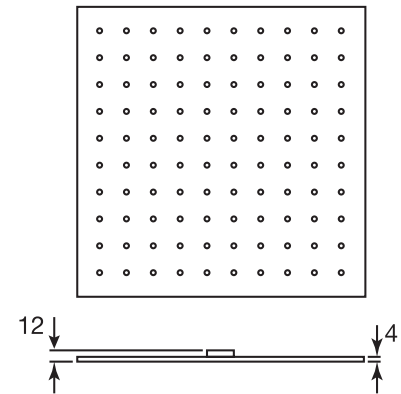

PROGRAM 1 #89SD42C

Square Shower Design – 2 outlets
Système de douche design carré – 2 sorties

 .99 Chrome

#om021

3/4" Thermostatic with 2 way diverter

Can add independent flow control
Integrated service stops, filters & back-flow preventers
Rough-in can be mounted horizontally or vertically
12 GPM (45.4 L/min.)

Program 1 #89021T

Trim for rough-in om021

Order om021 rough-in separately
2⁵/₈" x 9⁷/₈"

Finish: Chrome (#99)

#6007

6" ceiling arm with square flange

1/2" Male NPT inlet
Sliding flange

Finish: Chrome (#99)

#6079

10" square thin rain head

4 mm in thickness
Easy clean nozzles
High polished stainless steel
2.5 GPM (9.5 L/min.)

Finish: Chrome (#99)

#75149

Shower rail kit

Includes bar, hose and hand shower
3 position spray
Easy clean nozzles
2.5 GPM (9.5 L/min.)