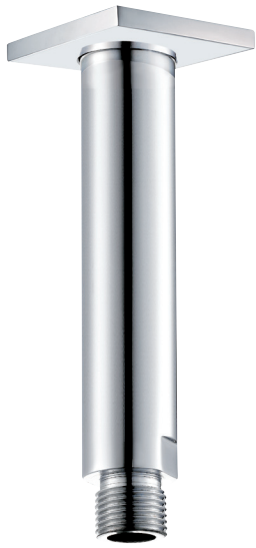

PROGRAM 1 #89SD42C

Square Shower Design – 2 outlets
Système de douche design carré – 2 sorties

 .99 Chrome

#om021

3/4" Thermostatic with 2 way diverter

Can add independent flow control
Integrated service stops, filters & back-flow preventers
Rough-in can be mounted horizontally or vertically
12 GPM (45.4 L/min.)

Program 1 #89021T

Trim for rough-in om021

Order om021 rough-in separately
2⁵/₈" x 9⁷/₈"

Finish: Chrome (#99)

#6007

6" ceiling arm with square flange

1/2" Male NPT inlet
Sliding flange

Finish: Chrome (#99)

#6079

10" square thin rain head

4 mm in thickness
Easy clean nozzles
High polished stainless steel
2.5 GPM (9.5 L/min.)

Finish: Chrome (#99)

#75149

Shower rail kit

Includes bar, hose and hand shower
3 position spray
Easy clean nozzles
2.5 GPM (9.5 L/min.)

Finish: Chrome (#99)

360 #6038

Square wall supply elbow

1/2" male NPT inlet
Sliding flange

Finish: Chrome (#99)