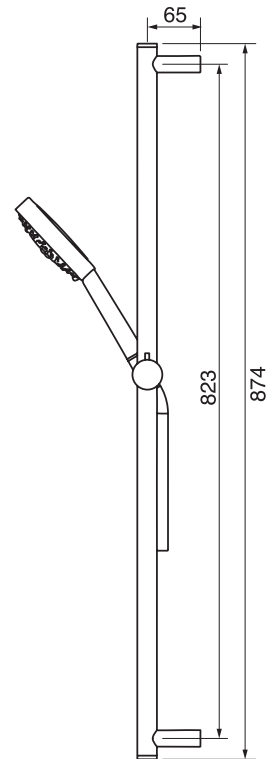

PROGRAM 1 #89SD42C

Square Shower Design – 2 outlets
Système de douche design carré – 2 sorties

 .99 Chrome

#om021

3/4" Thermostatic with 2 way diverter

Can add independent flow control
Integrated service stops, filters & back-flow preventers
Rough-in can be mounted horizontally or vertically
12 GPM (45.4 L/min.)

Program 1 #89021T

Trim for rough-in om021

Order om021 rough-in separately
2⁵/₈" x 9⁷/₈"

Finish: Chrome (#99)

#6007

6" ceiling arm with square flange

1/2" Male NPT inlet
Sliding flange

Finish: Chrome (#99)

#6079

10" square thin rain head

4 mm in thickness
Easy clean nozzles
High polished stainless steel
2.5 GPM (9.5 L/min.)

Finish: Chrome (#99)

#75149

Shower rail kit

Includes bar, hose and hand shower
3 position spray
Easy clean nozzles
2.5 GPM (9.5 L/min.)

Finish: Chrome (#99)

360 #6038

Square wall supply elbow

1/2" male NPT inlet
Sliding flange

Finish: Chrome (#99)