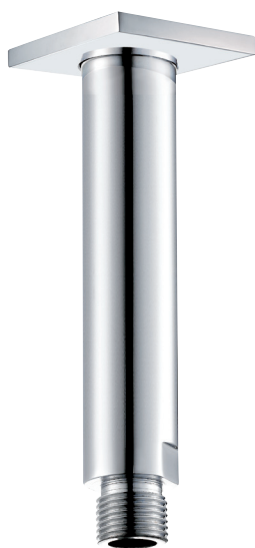

PROGRAM 1 #89SD40C

Square Shower Design – 2 outlets
Système de douche design carré – 2 sorties

 .99 Chrome

Program 1 #89013T

Trim for rough-in om013

Order om013 rough-in separately
2³/₈" x 14¹/₈"

Finish: Chrome (#99)

#6007

6" ceiling arm with square flange

1/2" Male NPT inlet
Sliding flange

Finish: Chrome (#99)

#6079

10" square thin rain head

4 mm in thickness
Easy clean nozzles
High polished stainless steel
2.5 GPM (9.5 L/min.)

Finish: Chrome (#99)

#75149

Shower rail kit

Includes bar, hose and hand shower
3 position spray
Easy clean nozzles
2.5 GPM (9.5 L/min.)

Finish: Chrome (#99)

360 #6038

Square wall supply elbow

1/2" male NPT inlet
Sliding flange

Finish: Chrome (#99)