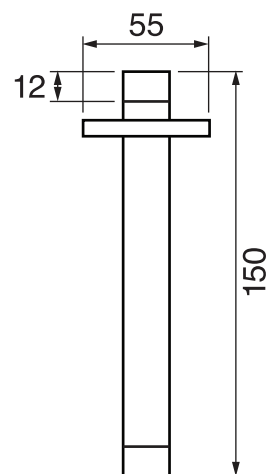

PROGRAM 1 #89SD40C

Square Shower Design – 2 outlets
Système de douche design carré – 2 sorties

 .99 Chrome

Program 1 #89013T

Trim for rough-in om013

Order om013 rough-in separately
2³/₈" x 14¹/₈"

Finish: Chrome (#99)

#6007

6" ceiling arm with square flange

1/2" Male NPT inlet
Sliding flange

Finish: Chrome (#99)

#6079

10" square thin rain head

4 mm in thickness
Easy clean nozzles
High polished stainless steel
2.5 GPM (9.5 L/min.)

Finish: Chrome (#99)

#75149

Shower rail kit

Includes bar, hose and hand shower
3 position spray
Easy clean nozzles
2.5 GPM (9.5 L/min.)

Finish: Chrome (#99)

360 #6038

Square wall supply elbow

1/2" male NPT inlet
Sliding flange