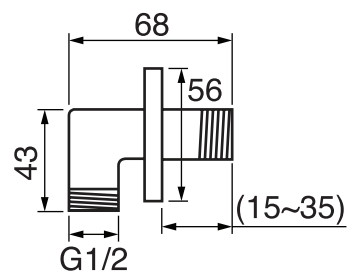

PROGRAM 1 #89SD40C

Square Shower Design – 2 outlets
Système de douche design carré – 2 sorties

 .99 Chrome

Program 1 #89013T

Trim for rough-in om013

Order om013 rough-in separately
2³/₈" x 14¹/₈"

Finish: Chrome (#99)

Finish: Chrome (#99)

#75149

Shower rail kit

Includes bar, hose and hand shower
3 position spray
Easy clean nozzles
2.5 GPM (9.5 L/min.)

Finish: Chrome (#99)

360 #6038

Square wall supply elbow

1/2" male NPT inlet
Sliding flange