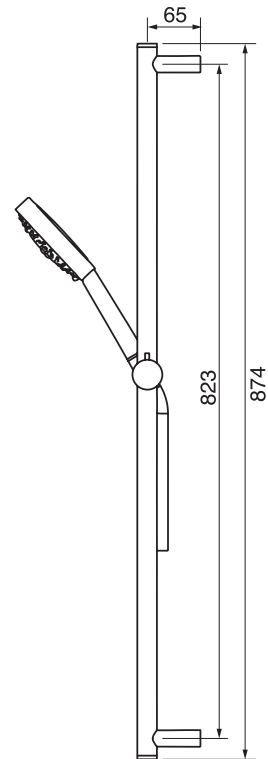

PROGRAM 1 #89SD40C

Square Shower Design – 2 outlets
Système de douche design carré – 2 sorties

 .99 Chrome

Program 1 #89013T

Trim for rough-in om013

Order om013 rough-in separately
2³/₈" x 14¹/₈"

Finish: Chrome (#99)

#6007

6" ceiling arm with square flange

1/2" Male NPT inlet
Sliding flange

Finish: Chrome (#99)

#6079

10" square thin rain head

4 mm in thickness
Easy clean nozzles
High polished stainless steel
2.5 GPM (9.5 L/min.)

Finish: Chrome (#99)

#75149

Shower rail kit

Includes bar, hose and hand shower
3 position spray
Easy clean nozzles
2.5 GPM (9.5 L/min.)

Finish: Chrome (#99)

360 #6038

Square wall supply elbow

1/2" male NPT inlet
Sliding flange