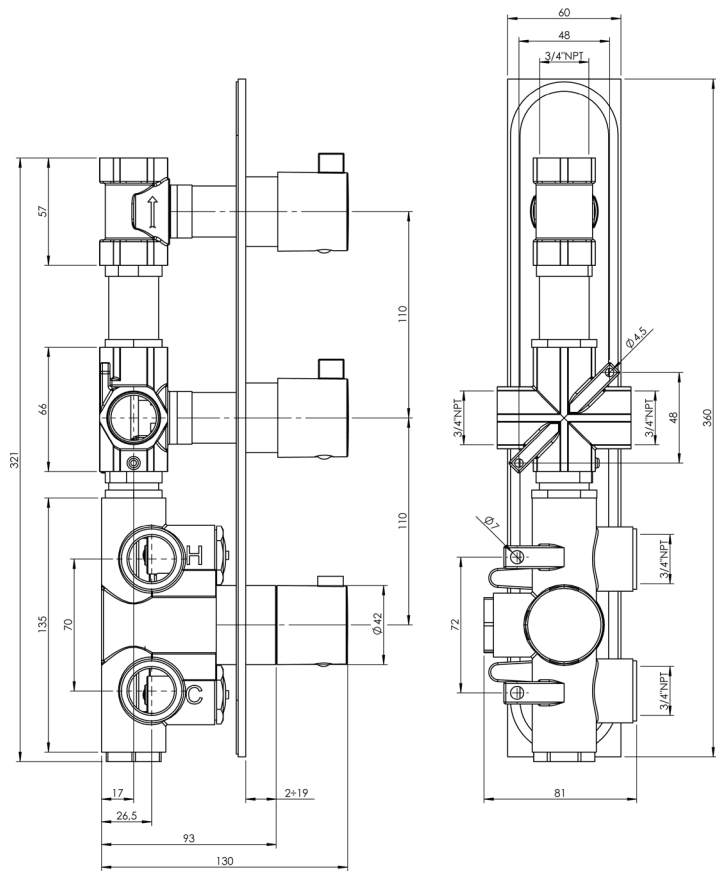

PROGRAM 1 #89SD40C

Square Shower Design – 2 outlets
Système de douche design carré – 2 sorties

 .99 Chrome

Program 1 #89013T

Trim for rough-in om013

Order om013 rough-in separately
2³/₈" x 14¹/₈"

Finish: Chrome (#99)

#6007

6" ceiling arm with square flange

1/2" Male NPT inlet
Sliding flange

Finish: Chrome (#99)

#6079

10" square thin rain head

4 mm in thickness
Easy clean nozzles
High polished stainless steel
2.5 GPM (9.5 L/min.)

Finish: Chrome (#99)

#75149

Shower rail kit

Includes bar, hose and hand shower
3 position spray
Easy clean nozzles
2.5 GPM (9.5 L/min.)

Finish: Chrome (#99)

360 #6038

Square wall supply elbow

1/2" male NPT inlet
Sliding flange