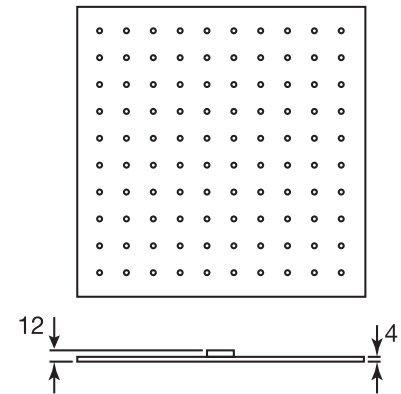

PROGRAM 1 #89SD40C

Square Shower Design – 2 outlets
Système de douche design carré – 2 sorties

 .99 Chrome

Program 1 #89013T

Trim for rough-in om013

Order om013 rough-in separately
2³/₈" x 14¹/₈"

Finish: Chrome (#99)

#6007

6" ceiling arm with square flange

1/2" Male NPT inlet
Sliding flange

Finish: Chrome (#99)

#6079

10" square thin rain head

4 mm in thickness
Easy clean nozzles
High polished stainless steel
2.5 GPM (9.5 L/min.)

Finish: Chrome (#99)

#75149

Shower rail kit

Includes bar, hose and hand shower
3 position spray
Easy clean nozzles
2.5 GPM (9.5 L/min.)

Finish: Chrome (#99)

360 #6038

Square wall supply elbow

1/2" male NPT inlet
Sliding flange