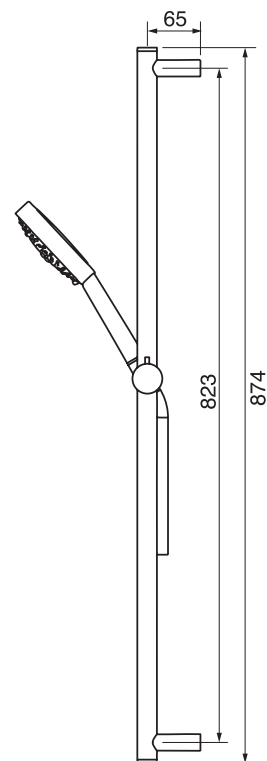

CaBano

Specs Sheet
Fiche technique

PROGRAM 1 #89SD40

Square Shower Design – 2 outlets
Système de douche design carré – 2 sorties

 .99 Chrome

#6019

18" shower arm with square flange

1/2" Male NPT inlet
Sliding flange

Finish: Chrome (#99)

#6079

10" square thin rain head

4 mm in thickness
Easy clean nozzles
High polished stainless steel
2.5 GPM (9.5 L/min.)

Finish: Chrome (#99)

#75149

Shower rail kit

Includes bar, hose and hand shower
3 position spray
Easy clean nozzles
2.5 GPM (9.5 L/min.)

Finish: Chrome (#99)

360 #6038

Square wall supply elbow

1/2" male NPT inlet
Sliding flange

Finish: Chrome (#99)