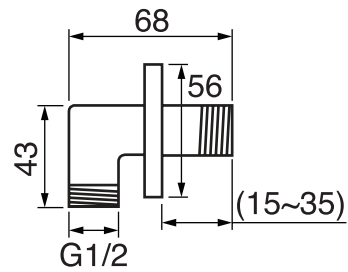

CaBano

Specs Sheet
Fiche technique

PROGRAM 1 #89SD40

Square Shower Design – 2 outlets
Système de douche design carré – 2 sorties

 .99 Chrome

#6019

18" shower arm with square flange

1/2" Male NPT inlet
Sliding flange

Finish: Chrome (#99)

#6079

10" square thin rain head

4 mm in thickness
Easy clean nozzles
High polished stainless steel
2.5 GPM (9.5 L/min.)

Finish: Chrome (#99)

#75149

Shower rail kit

Includes bar, hose and hand shower
3 position spray
Easy clean nozzles
2.5 GPM (9.5 L/min.)

Finish: Chrome (#99)

360 #6038

Square wall supply elbow

1/2" male NPT inlet
Sliding flange

Finish: Chrome (#99)