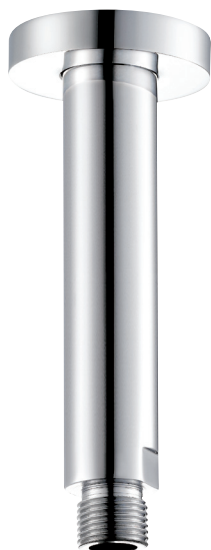

CaBano

Specs Sheet
Fiche technique

PROGRAM 1 #89SD33

Round Shower Design – 3 outlets
Système de douche design rond – 3 sorties

 .99 Chrome

#om064

Thermostatic rough-in with 3 push button controls

Can add independent control
Integrated service stops, filters & back-flow preventers
100% flow when on
13 GPM (49.2 L/min.)
Extension available

Program 1 #89064RT

Trim for rough-in om064

Order om064 rough-in separately
2³/₈" x 18¹/₄"

Finish: Chrome (#99)

#6006

6" ceiling arm with round flange

1/2" Male NPT inlet
Sliding flange

Finish: Chrome (#99)

#6027

12" round thin rain head

4 mm in thickness
Easy clean nozzles
High polished stainless steel
2.5 GPM (9.5 L/min.)

Finish: Chrome (#99)

#75149

Shower rail kit

Includes bar, hose and hand shower
3 position spray
Easy clean nozzles
2.5 GPM (9.5 L/min.)

Finish: Chrome (#99)

360 #6037

Round wall supply elbow

1/2" male NPT inlet
Sliding flange

Finish: Chrome (#99)

Spin #6146

Body spray

1.5 GPM (5.7 L/min.)