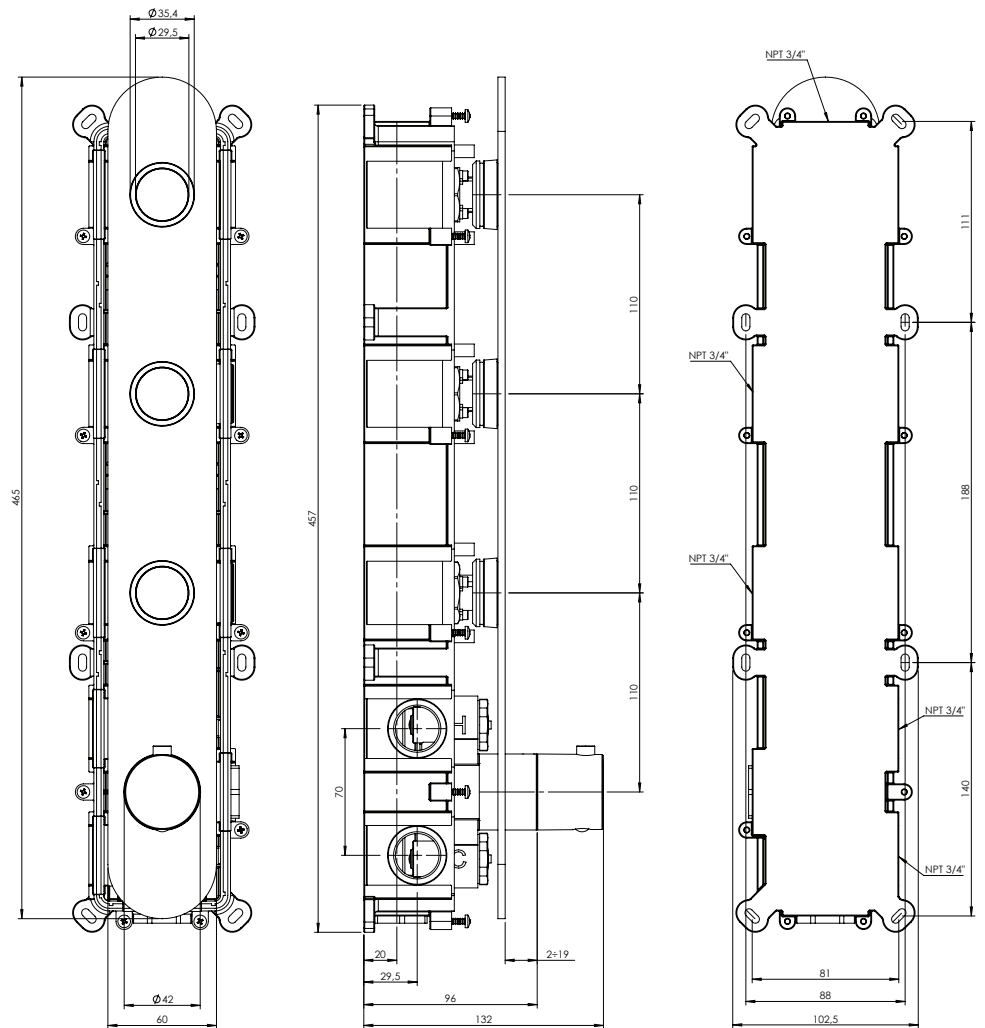

CaBano

Specs Sheet
Fiche technique

PROGRAM 1 #89SD33

Round Shower Design – 3 outlets
Système de douche design rond – 3 sorties

 .99 Chrome

#om064

Thermostatic rough-in with 3 push button controls

Can add independent control
Integrated service stops, filters & back-flow preventers
100% flow when on
13 GPM (49.2 L/min.)
Extension available

Program 1 #89064RT

Trim for rough-in om064

Order om064 rough-in separately
2³/₈" x 18¹/₄"

Finish: Chrome (#99)

#6006

6" ceiling arm with round flange

1/2" Male NPT inlet
Sliding flange

Finish: Chrome (#99)

#6027

12" round thin rain head

4 mm in thickness
Easy clean nozzles
High polished stainless steel
2.5 GPM (9.5 L/min.)

Finish: Chrome (#99)

#75149

Shower rail kit

Includes bar, hose and hand shower
3 position spray
Easy clean nozzles
2.5 GPM (9.5 L/min.)

Finish: Chrome (#99)

360 #6037

Round wall supply elbow

1/2" male NPT inlet
Sliding flange

Finish: Chrome (#99)

Spin #6146

Body spray

1.5 GPM (5.7 L/min.)