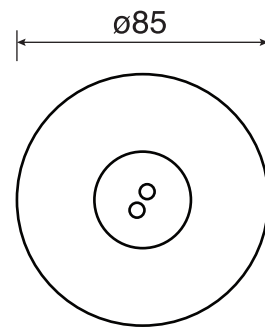

#6027

12" round thin rain head

4 mm in thickness
Easy clean nozzles
High polished stainless steel
2.5 GPM (9.5 L/min.)

Finish: Chrome (#99)

#75149

Shower rail kit

Includes bar, hose and hand shower
3 position spray
Easy clean nozzles
2.5 GPM (9.5 L/min.)

Finish: Chrome (#99)

360 #6037

Round wall supply elbow

1/2" male NPT inlet
Sliding flange

Finish: Chrome (#99)

Spin #6146

Body spray

1.5 GPM (5.7 L/min.)