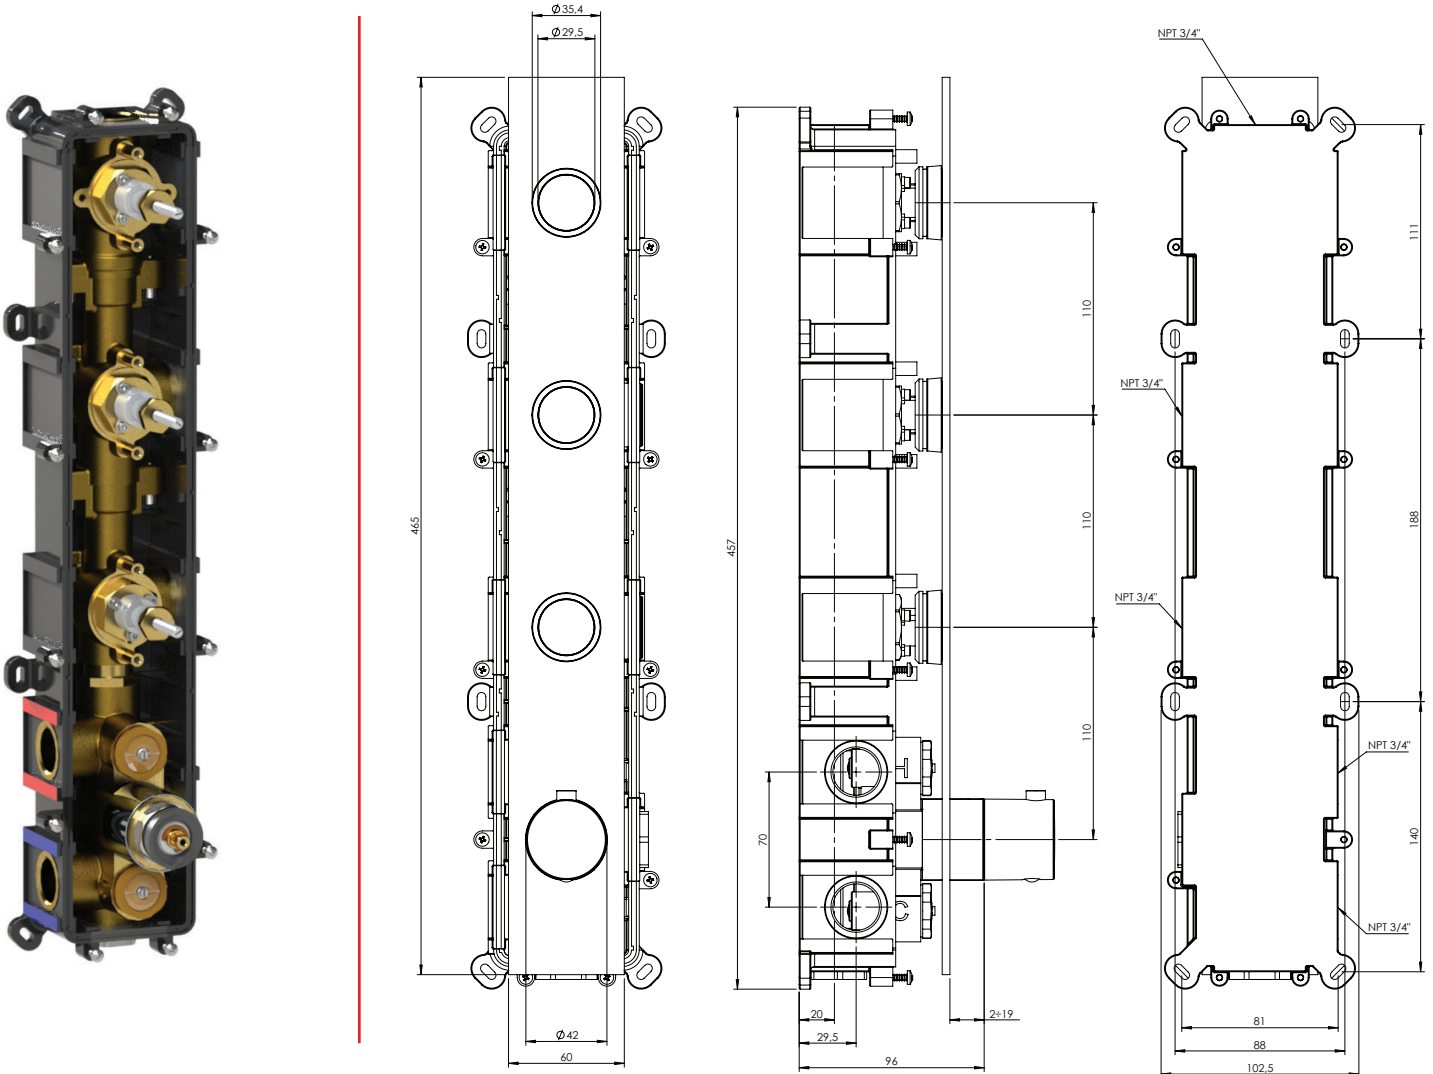

CaBano

Specs Sheet
Fiche technique

PROGRAM 1 #89SD33

Round Shower Design – 3 outlets
Système de douche design rond – 3 sorties

 .99 Chrome

#om064

Thermostatic rough-in with 3 push button controls

Can add independent control
Integrated service stops, filters & back-flow preventers
100% flow when on
13 GPM (49.2 L/min.)
Extension available

Program 1 #89064RT

Trim for rough-in om064

Order om064 rough-in separately
2³/₈" x 18¹/₄"

Finish: Chrome (#99)

#6006

6" ceiling arm with round flange

1/2" Male NPT inlet
Sliding flange

Finish: Chrome (#99)

#6027

12" round thin rain head

4 mm in thickness
Easy clean nozzles
High polished stainless steel
2.5 GPM (9.5 L/min.)

Finish: Chrome (#99)

#75149

Shower rail kit

Includes bar, hose and hand shower
3 position spray
Easy clean nozzles
2.5 GPM (9.5 L/min.)

Finish: Chrome (#99)

360 #6037

Round wall supply elbow

1/2" male NPT inlet
Sliding flange

Finish: Chrome (#99)

Spin #6146

Body spray

1.5 GPM (5.7 L/min.)