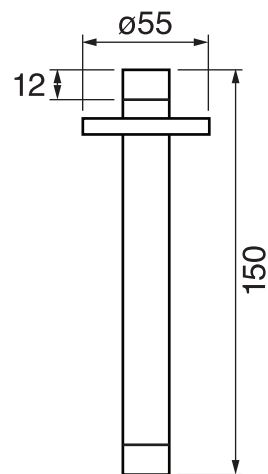

CaBano

Specs Sheet
Fiche technique

PROGRAM 1 #89SD33

Round Shower Design – 3 outlets
Système de douche design rond – 3 sorties

 .99 Chrome

#om064

Thermostatic rough-in with 3 push button controls

Can add independent control
Integrated service stops, filters & back-flow preventers
100% flow when on
13 GPM (49.2 L/min.)
Extension available

Program 1 #89064RT

Trim for rough-in om064

Order om064 rough-in separately
2³/₈" x 18¹/₄"

Finish: Chrome (#99)

#6006

6" ceiling arm with round flange

1/2" Male NPT inlet
Sliding flange

Finish: Chrome (#99)

#6027

12" round thin rain head

4 mm in thickness
Easy clean nozzles
High polished stainless steel
2.5 GPM (9.5 L/min.)

Finish: Chrome (#99)

#75149

Shower rail kit

Includes bar, hose and hand shower
3 position spray
Easy clean nozzles
2.5 GPM (9.5 L/min.)

Finish: Chrome (#99)

360 #6037

Round wall supply elbow

1/2" male NPT inlet
Sliding flange

Finish: Chrome (#99)

Spin #6146

Body spray

1.5 GPM (5.7 L/min.)