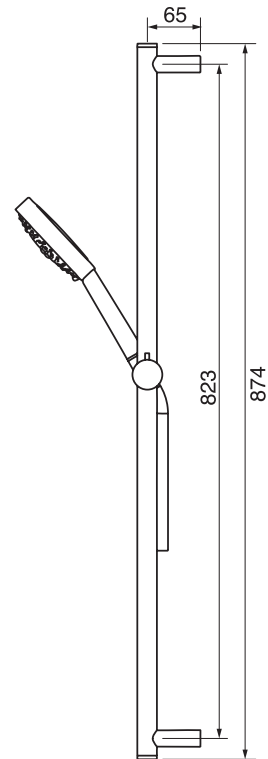

CaBano

Specs Sheet
Fiche technique

PROGRAM 1 #89SD33

Round Shower Design – 3 outlets
Système de douche design rond – 3 sorties

 .99 Chrome

#om064

Thermostatic rough-in with 3 push button controls

Can add independent control
Integrated service stops, filters & back-flow preventers
100% flow when on
13 GPM (49.2 L/min.)
Extension available

Program 1 #89064RT

Trim for rough-in om064

Order om064 rough-in separately
2³/₈" x 18¹/₄"

Finish: Chrome (#99)

#6006

6" ceiling arm with round flange

1/2" Male NPT inlet
Sliding flange

Finish: Chrome (#99)

#6027

12" round thin rain head

4 mm in thickness
Easy clean nozzles
High polished stainless steel
2.5 GPM (9.5 L/min.)

Finish: Chrome (#99)

#75149

Shower rail kit

Includes bar, hose and hand shower
3 position spray
Easy clean nozzles
2.5 GPM (9.5 L/min.)

Finish: Chrome (#99)

360 #6037

Round wall supply elbow

1/2" male NPT inlet
Sliding flange

Finish: Chrome (#99)

Spin #6146

Body spray

1.5 GPM (5.7 L/min.)