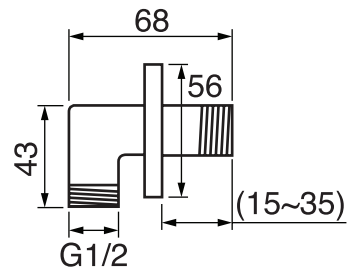

Program 1 #89064RT

Trim for rough-in om064

Order om064 rough-in separately
2³/₈" x 18¹/₄"

Finish: Chrome (#99)

#6006

6" ceiling arm with round flange

1/2" Male NPT inlet
Sliding flange

Finish: Chrome (#99)

#6027

12" round thin rain head

4 mm in thickness
Easy clean nozzles
High polished stainless steel
2.5 GPM (9.5 L/min.)

Finish: Chrome (#99)

#75149

Shower rail kit

Includes bar, hose and hand shower
3 position spray
Easy clean nozzles
2.5 GPM (9.5 L/min.)

Finish: Chrome (#99)

360 #6037

Round wall supply elbow

1/2" male NPT inlet
Sliding flange

Finish: Chrome (#99)

Spin #6146

Body spray

1.5 GPM (5.7 L/min.)