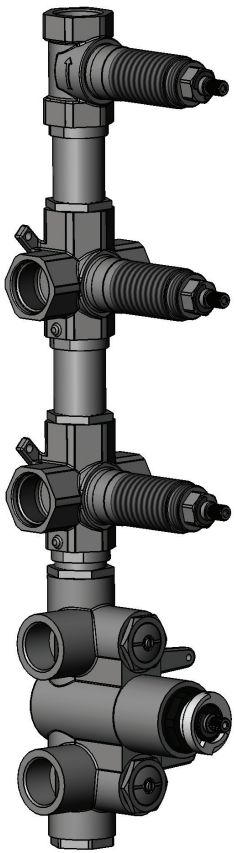

# CaBano

Specs Sheet  
Fiche technique

## PROGRAM 1 #89SD31C

Round Shower Design – 3 outlets  
Système de douche design rond – 3 sorties

 .99 Chrome

## #om014

3/4" Thermostatic with 3 flow controls

Can add independent flow control  
Integrated service stops, filters & back-flow preventers  
13 GPM (49.2 L/min.)

## #6024

10" round thin rain head

4 mm in thickness  
Easy clean nozzles  
High polished stainless steel  
2.5 GPM (9.5 L/min.)

Finish: Chrome (#99)