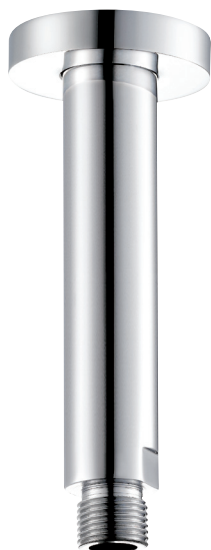

## PROGRAM 1 #89SD31C

Round Shower Design – 3 outlets  
Système de douche design rond – 3 sorties

 .99 Chrome

## Program 1 #89014RT

Trim for rough-in om014

Order om014 rough-in separately  
2<sup>3</sup>/<sub>8</sub>" x 18<sup>1</sup>/<sub>4</sub>"

Finish: Chrome (#99)

## #6006

6" ceiling arm with round flange

1/2" Male NPT inlet  
Sliding flange

Finish: Chrome (#99)

## #6024

10" round thin rain head

4 mm in thickness  
Easy clean nozzles  
High polished stainless steel  
2.5 GPM (9.5 L/min.)

Finish: Chrome (#99)