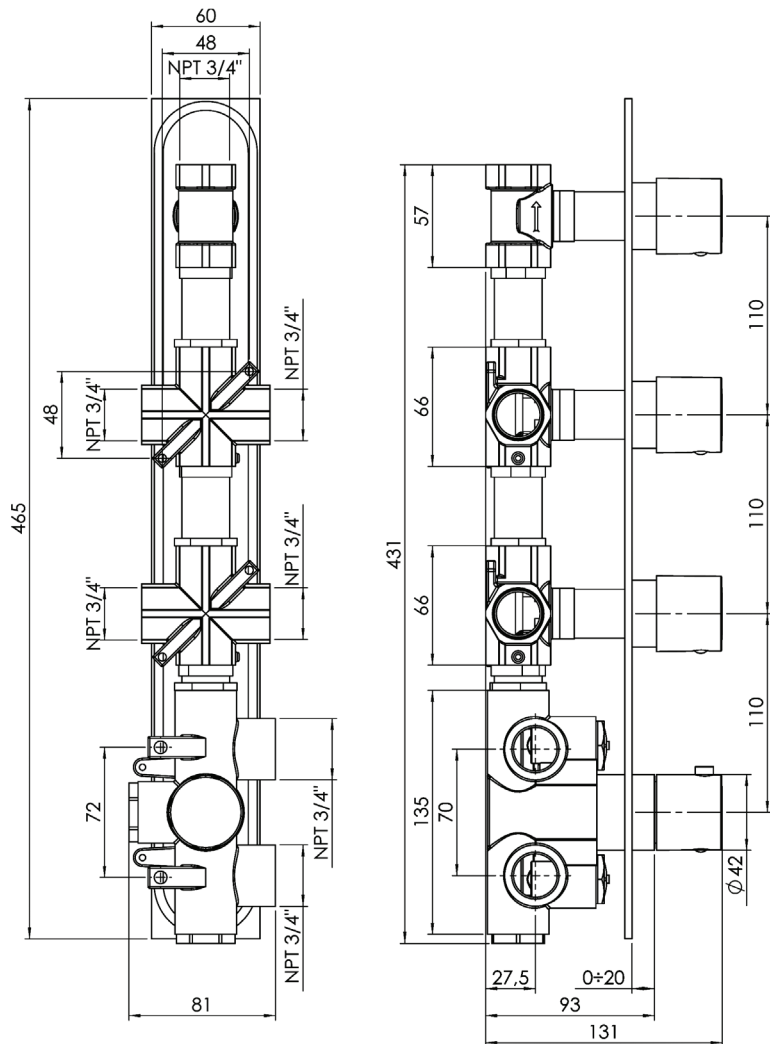

## PROGRAM 1 #89SD31C

Round Shower Design – 3 outlets  
Système de douche design rond – 3 sorties

 .99 Chrome

## #om014

3/4" Thermostatic with 3 flow controls

Can add independent flow control  
Integrated service stops, filters & back-flow preventers  
13 GPM (49.2 L/min.)

## Program 1 #89014RT

Trim for rough-in om014

Order om014 rough-in separately  
2<sup>3</sup>/<sub>8</sub>" x 18<sup>1</sup>/<sub>4</sub>"

Finish: Chrome (#99)

## #6024

10" round thin rain head

4 mm in thickness  
Easy clean nozzles  
High polished stainless steel  
2.5 GPM (9.5 L/min.)

Finish: Chrome (#99)