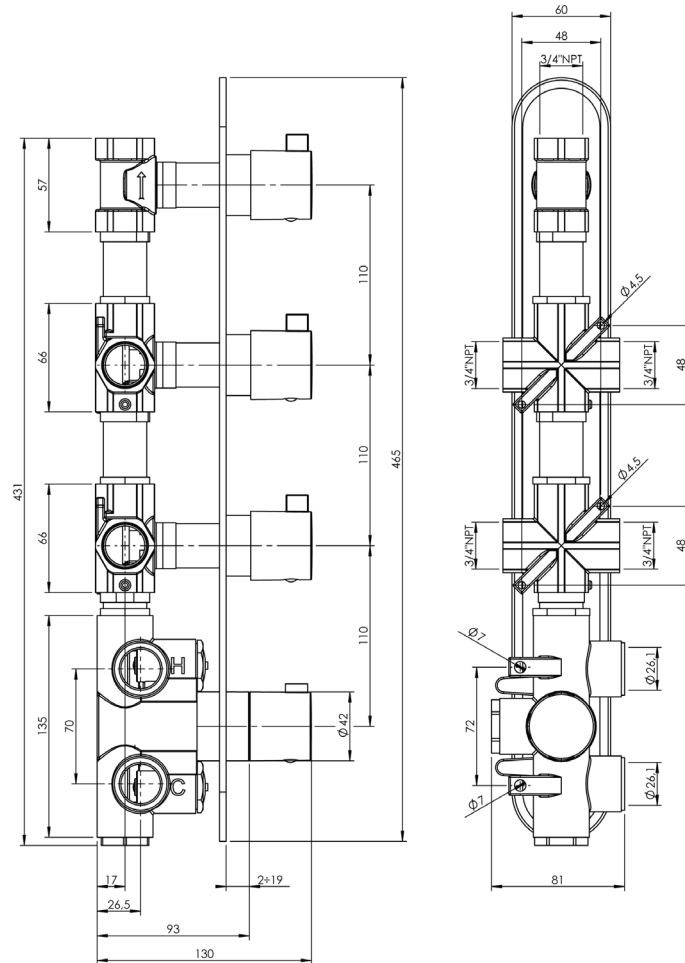

## PROGRAM 1 #89SD31C

Round Shower Design – 3 outlets  
Système de douche design rond – 3 sorties

 .99 Chrome

## #om014

3/4" Thermostatic with 3 flow controls

Can add independent flow control  
Integrated service stops, filters & back-flow preventers  
13 GPM (49.2 L/min.)

## Program 1 #89014RT

Trim for rough-in om014

Order om014 rough-in separately  
2<sup>3</sup>/<sub>8</sub>" x 18<sup>1</sup>/<sub>4</sub>"

Finish: Chrome (#99)

## #6024

10" round thin rain head

4 mm in thickness  
Easy clean nozzles  
High polished stainless steel  
2.5 GPM (9.5 L/min.)

Finish: Chrome (#99)