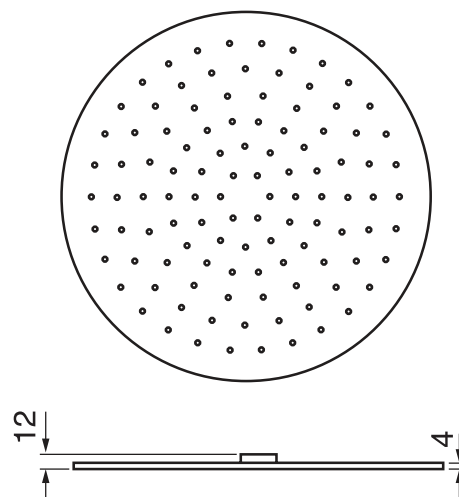

## #6024

10" round thin rain head

4 mm in thickness  
Easy clean nozzles  
High polished stainless steel  
2.5 GPM (9.5 L/min.)

Finish: Chrome (#99)