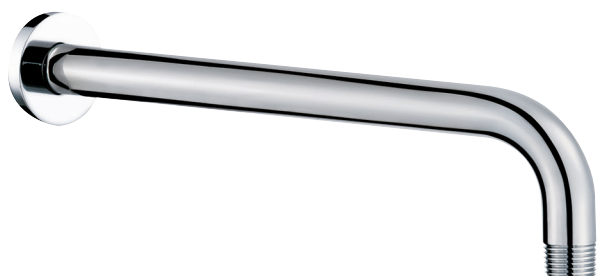

## PROGRAM 1 #89SD31

Round Shower Design – 3 outlets  
Système de douche design rond – 3 sorties

 .99 Chrome

## Program 1 #89014RT

Trim for rough-in om014

Order om014 rough-in separately  
2<sup>3</sup>/<sub>8</sub>" x 18<sup>1</sup>/<sub>4</sub>"

Finish: Chrome (#99)

## #6018

18" shower arm with round flange

1/2" Male NPT inlet  
Sliding flange

Finish: Chrome (#99)

## #6024

10" round thin rain head

4 mm in thickness  
Easy clean nozzles  
High polished stainless steel  
2.5 GPM (9.5 L/min.)

Finish: Chrome (#99)