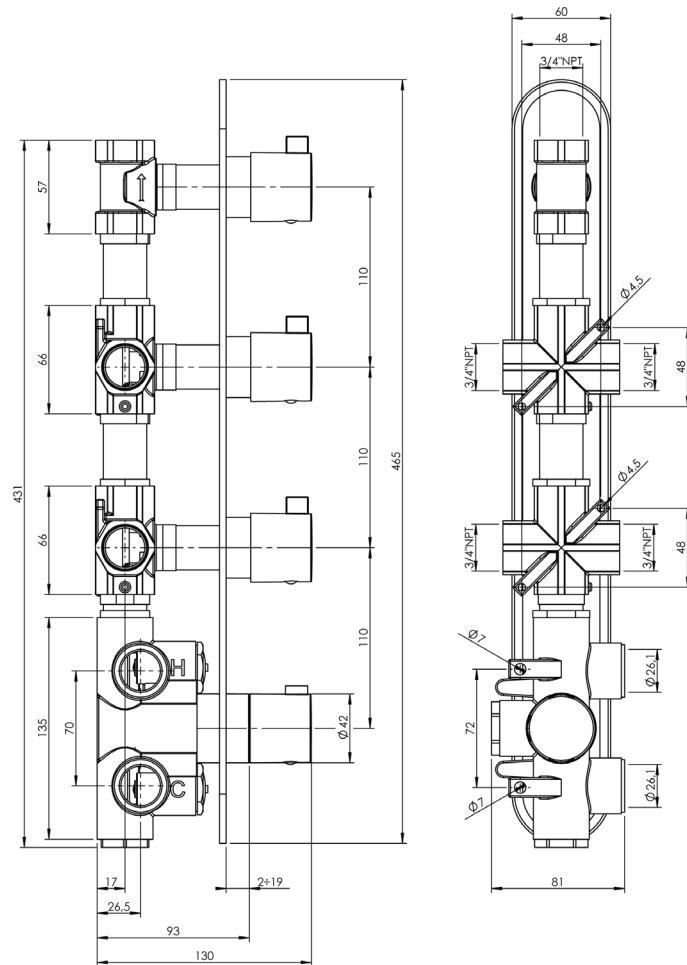

## PROGRAM 1 #89SD31

Round Shower Design – 3 outlets  
Système de douche design rond – 3 sorties

 .99 Chrome

## Program 1 #89014RT

Trim for rough-in om014

Order om014 rough-in separately  
2<sup>3</sup>/<sub>8</sub>" x 18<sup>1</sup>/<sub>4</sub>"

Finish: Chrome (#99)

## #6018

18" shower arm with round flange

1/2" Male NPT inlet  
Sliding flange

Finish: Chrome (#99)

## #6024

10" round thin rain head

4 mm in thickness  
Easy clean nozzles  
High polished stainless steel  
2.5 GPM (9.5 L/min.)

Finish: Chrome (#99)