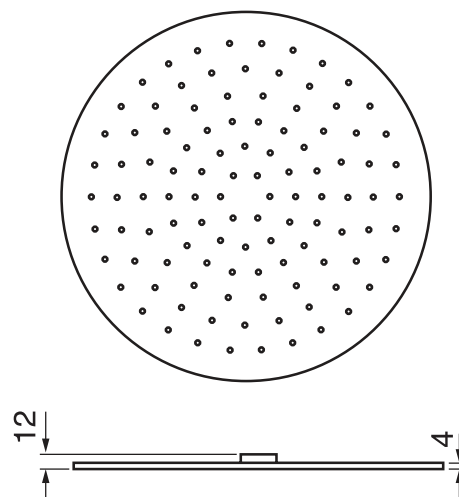

## #6018

18" shower arm with round flange

1/2" Male NPT inlet  
Sliding flange

Finish: Chrome (#99)

## #6024

10" round thin rain head

4 mm in thickness  
Easy clean nozzles  
High polished stainless steel  
2.5 GPM (9.5 L/min.)

Finish: Chrome (#99)