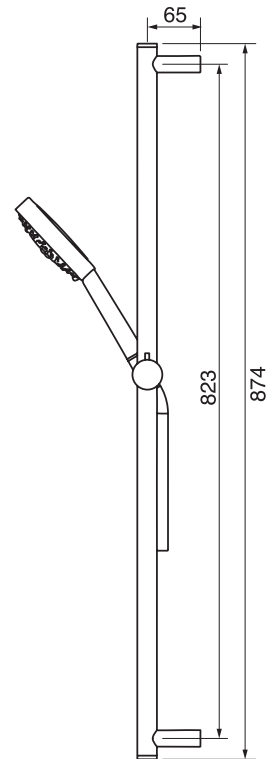

## #6018

18" shower arm with round flange

1/2" Male NPT inlet  
Sliding flange

Finish: Chrome (#99)

## #6024

10" round thin rain head

4 mm in thickness  
Easy clean nozzles  
High polished stainless steel  
2.5 GPM (9.5 L/min.)

Finish: Chrome (#99)

## #75149

Shower rail kit

Includes bar, hose and hand shower  
3 position spray  
Easy clean nozzles  
2.5 GPM (9.5 L/min.)

Finish: Chrome (#99)

## 360 #6037

Round wall supply elbow

1/2" male NPT inlet  
Sliding flange

Finish: Chrome (#99)