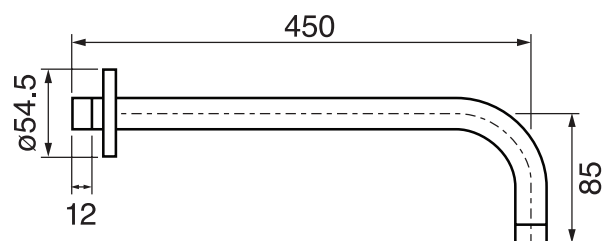

## Program 1 #89014RT

Trim for rough-in om014

Order om014 rough-in separately  
2<sup>3</sup>/<sub>8</sub>" x 18<sup>1</sup>/<sub>4</sub>"

Finish: Chrome (#99)

## #6018

18" shower arm with round flange

1/2" Male NPT inlet  
Sliding flange

Finish: Chrome (#99)