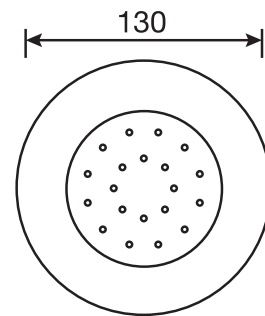

## 360 #6037

Round wall supply elbow

1/2" male NPT inlet  
Sliding flange

Finish: Chrome (#99)

## Emotion #6046

Round flush mount body spray

Directional head  
Easy clean nozzles  
1.5 GPM (5.7 L/min.)

Finish: Chrome (#99)