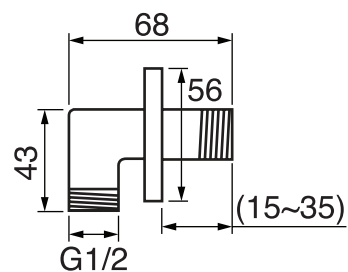

PROGRAM 1 #89SD30

Round Shower Design – 2 outlets
Système de douche design rond – 2 sorties

.99 Chrome

.375 Montreal Black

.515 Brushed Gold / Or brossé

#6018

18" shower arm with round flange

1/2" Male NPT inlet
Sliding flange

Finish: Chrome (#99)

#6024

10" round thin rain head

4 mm in thickness
Easy clean nozzles
High polished stainless steel
2.5 GPM (9.5 L/min.)

Finish: Chrome (#99)

#75149

Shower rail kit

Includes bar, hose and hand shower
3 position spray
Easy clean nozzles
2.5 GPM (9.5 L/min.)

Finish: Chrome (#99)

360 #6037

Round wall supply elbow

1/2" male NPT inlet
Sliding flange

Finish: Chrome (#99)