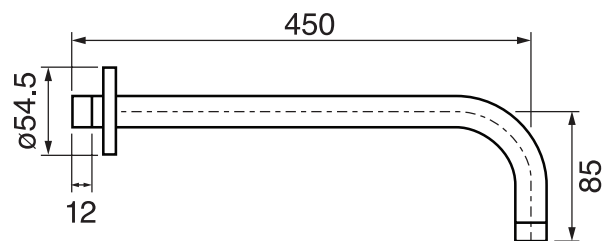

PROGRAM 1 #89SD30

Round Shower Design – 2 outlets
Système de douche design rond – 2 sorties

.99 Chrome

.375 Montreal Black

.515 Brushed Gold / Or brossé

#6018

18" shower arm with round flange

1/2" Male NPT inlet
Sliding flange

Finish: Chrome (#99)

#6024

10" round thin rain head

4 mm in thickness
Easy clean nozzles
High polished stainless steel
2.5 GPM (9.5 L/min.)

Finish: Chrome (#99)

#75149

Shower rail kit

Includes bar, hose and hand shower
3 position spray
Easy clean nozzles
2.5 GPM (9.5 L/min.)

Finish: Chrome (#99)

360 #6037

Round wall supply elbow

1/2" male NPT inlet
Sliding flange

Finish: Chrome (#99)