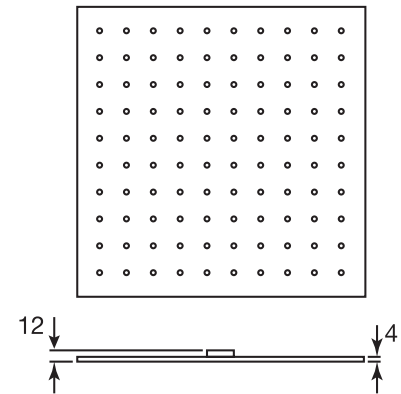

LEXUS #68SD33

Square Shower Design – 3 outlets
Système de douche design carré – 3 sorties

 .99 Chrome

#om064

Thermostatic rough-in with 3 push button controls

Can add independent control
Integrated service stops, filters & back-flow preventers
100% flow when on
13 GPM (49.2 L/min.)
Extension available

Lexus #68064T

Trim for rough-in om064

Order om064 rough-in separately
18^{1/4}" x 2^{3/8}"

Finishes: Chrome (#99)
Matt black (#175)

#6007

6" ceiling arm with square flange

1/2" Male NPT inlet
Sliding flange

Finish: Chrome (#99)

#6077

12" square thin rain head

4 mm in thickness
Easy clean nozzles
High polished stainless steel
2.5 GPM (9.5 L/min.)

Finish: Chrome (#99)

#75117

Shower rail kit

Includes bar, hose and hand shower
Single spray hand shower
Easy clean nozzles
2 GPM (7.5 L/min.)