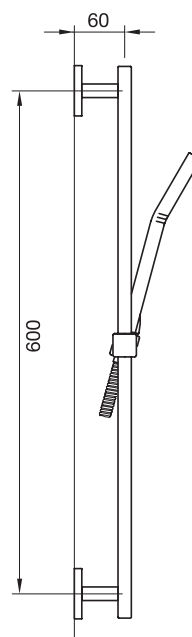

LEXUS #68SD33

Square Shower Design – 3 outlets
Système de douche design carré – 3 sorties

 .99 Chrome

#om064

Thermostatic rough-in with 3 push button controls

Can add independent control
Integrated service stops, filters & back-flow preventers
100% flow when on
13 GPM (49.2 L/min.)
Extension available

Lexus #68064T

Trim for rough-in om064

Order om064 rough-in separately
18^{1/4}" x 2^{3/8}"

Finishes: Chrome (#99)
Matt black (#175)

#6007

6" ceiling arm with square flange

1/2" Male NPT inlet
Sliding flange

Finish: Chrome (#99)

#6077

12" square thin rain head

4 mm in thickness
Easy clean nozzles
High polished stainless steel
2.5 GPM (9.5 L/min.)

Finish: Chrome (#99)

#75117

Shower rail kit

Includes bar, hose and hand shower
Single spray hand shower
Easy clean nozzles
2 GPM (7.5 L/min.)

Finish: Chrome (#99)

Edge #6031

Wall supply elbow

1/2" male NPT inlet
Easy slide installation

Finish: Chrome (#99)

Spin #6147

Body spray

1.5 GPM (5.7 L/min.)