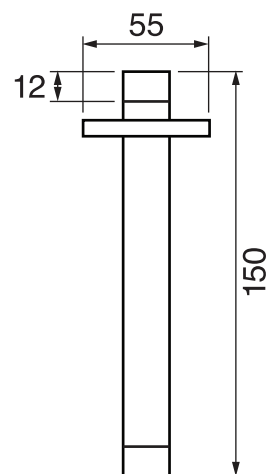

LEXUS #68SD33

Square Shower Design – 3 outlets
Système de douche design carré – 3 sorties

 .99 Chrome

#om064

Thermostatic rough-in with 3 push button controls

Can add independent control
Integrated service stops, filters & back-flow preventers
100% flow when on
13 GPM (49.2 L/min.)
Extension available

Lexus #68064T

Trim for rough-in om064

Order om064 rough-in separately
18^{1/4}" x 2^{3/8}"

Finishes: Chrome (#99)
Matt black (#175)

#6007

6" ceiling arm with square flange

1/2" Male NPT inlet
Sliding flange

Finish: Chrome (#99)

#6077

12" square thin rain head

4 mm in thickness
Easy clean nozzles
High polished stainless steel
2.5 GPM (9.5 L/min.)

Finish: Chrome (#99)

#75117

Shower rail kit

Includes bar, hose and hand shower
Single spray hand shower
Easy clean nozzles
2 GPM (7.5 L/min.)

Finish: Chrome (#99)

Edge #6031

Wall supply elbow

1/2" male NPT inlet
Easy slide installation

Finish: Chrome (#99)

Spin #6147

Body spray

1.5 GPM (5.7 L/min.)