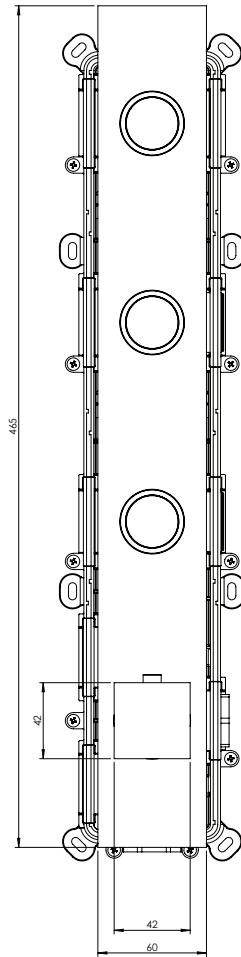

LEXUS #68SD33

Square Shower Design – 3 outlets
Système de douche design carré – 3 sorties

 .99 Chrome

#om064

Thermostatic rough-in with 3 push button controls

Can add independent control
Integrated service stops, filters & back-flow preventers
100% flow when on
13 GPM (49.2 L/min.)
Extension available

Lexus #68064T

Trim for rough-in om064

Order om064 rough-in separately
18^{1/4}" x 2^{3/8}"

Finishes: Chrome (#99)
Matt black (#175)

#6007

6" ceiling arm with square flange

1/2" Male NPT inlet
Sliding flange

Finish: Chrome (#99)

#6077

12" square thin rain head

4 mm in thickness
Easy clean nozzles
High polished stainless steel
2.5 GPM (9.5 L/min.)

Finish: Chrome (#99)

#75117

Shower rail kit

Includes bar, hose and hand shower
Single spray hand shower
Easy clean nozzles
2 GPM (7.5 L/min.)

Finish: Chrome (#99)

Edge #6031

Wall supply elbow

1/2" male NPT inlet
Easy slide installation

Finish: Chrome (#99)

Spin #6147

Body spray

1.5 GPM (5.7 L/min.)