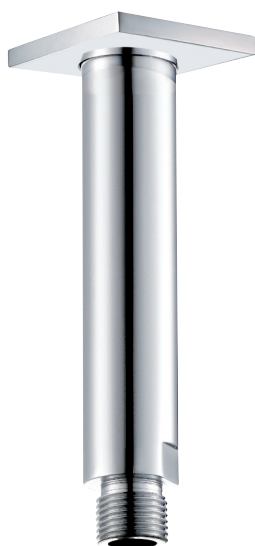

LEXUS #68SD33

Square Shower Design – 3 outlets
Système de douche design carré – 3 sorties

 .99 Chrome

#om064

Thermostatic rough-in with 3 push button controls

Can add independent control
Integrated service stops, filters & back-flow preventers
100% flow when on
13 GPM (49.2 L/min.)
Extension available

Lexus #68064T

Trim for rough-in om064

Order om064 rough-in separately
18^{1/4}" x 2^{3/8}"

Finishes: Chrome (#99)
Matt black (#175)

#6007

6" ceiling arm with square flange

1/2" Male NPT inlet
Sliding flange

Finish: Chrome (#99)

#6077

12" square thin rain head

4 mm in thickness
Easy clean nozzles
High polished stainless steel
2.5 GPM (9.5 L/min.)

Finish: Chrome (#99)

#75117

Shower rail kit

Includes bar, hose and hand shower
Single spray hand shower
Easy clean nozzles
2 GPM (7.5 L/min.)

Finish: Chrome (#99)

Edge #6031

Wall supply elbow

1/2" male NPT inlet
Easy slide installation

Finish: Chrome (#99)

Spin #6147

Body spray

1.5 GPM (5.7 L/min.)