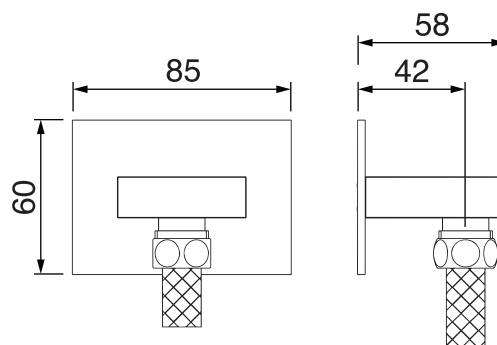

Lexus #68064T

Trim for rough-in om064

Order om064 rough-in separately
18^{1/4}" x 2^{3/8}"

Finishes: Chrome (#99)
Matt black (#175)

#6007

6" ceiling arm with square flange

1/2" Male NPT inlet
Sliding flange

Finish: Chrome (#99)

#6077

12" square thin rain head

4 mm in thickness
Easy clean nozzles
High polished stainless steel
2.5 GPM (9.5 L/min.)

Finish: Chrome (#99)

#75117

Shower rail kit

Includes bar, hose and hand shower
Single spray hand shower
Easy clean nozzles
2 GPM (7.5 L/min.)

Finish: Chrome (#99)

Edge #6031

Wall supply elbow

1/2" male NPT inlet
Easy slide installation

Finish: Chrome (#99)

Spin #6147

Body spray

1.5 GPM (5.7 L/min.)