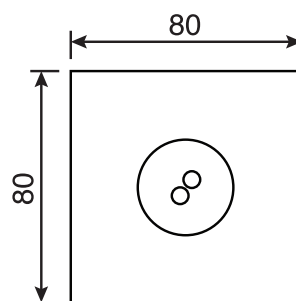

Finish: Chrome (#99)

Edge #6031

Wall supply elbow

1/2" male NPT inlet
Easy slide installation

Finish: Chrome (#99)

Spin #6147

Body spray

1.5 GPM (5.7 L/min.)