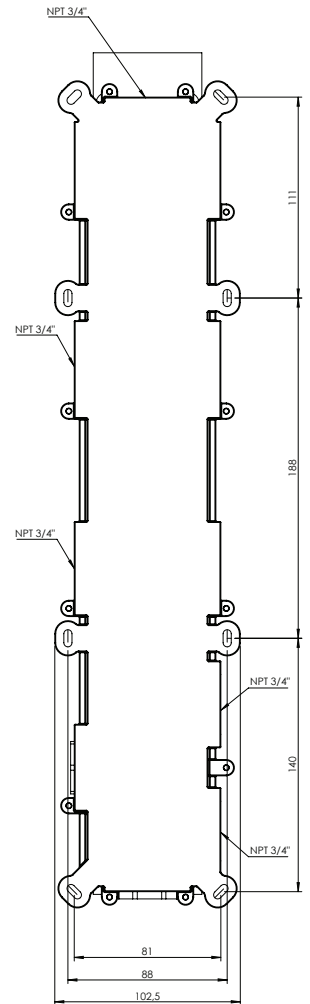

LEXUS #68SD33

Square Shower Design – 3 outlets
Système de douche design carré – 3 sorties

 .99 Chrome

#om064

Thermostatic rough-in with 3 push button controls

Can add independent control
Integrated service stops, filters & back-flow preventers
100% flow when on
13 GPM (49.2 L/min.)
Extension available

Lexus #68064T

Trim for rough-in om064

Order om064 rough-in separately
18^{1/4}" x 2^{3/8}"

Finishes: Chrome (#99)
Matt black (#175)

#6007

6" ceiling arm with square flange

1/2" Male NPT inlet
Sliding flange

Finish: Chrome (#99)

#6077

12" square thin rain head

4 mm in thickness
Easy clean nozzles
High polished stainless steel
2.5 GPM (9.5 L/min.)

Finish: Chrome (#99)

#75117

Shower rail kit

Includes bar, hose and hand shower
Single spray hand shower
Easy clean nozzles
2 GPM (7.5 L/min.)

Finish: Chrome (#99)

Edge #6031

Wall supply elbow

1/2" male NPT inlet
Easy slide installation

Finish: Chrome (#99)

Spin #6147

Body spray

1.5 GPM (5.7 L/min.)