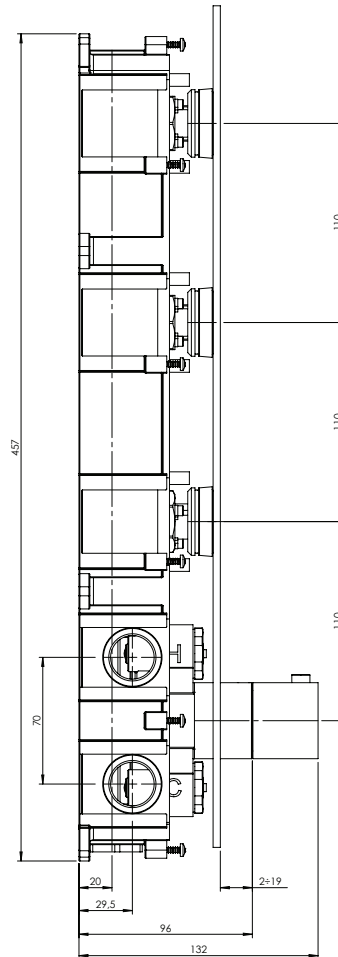

LEXUS #68SD33

Square Shower Design – 3 outlets
Système de douche design carré – 3 sorties

 .99 Chrome

#om064

Thermostatic rough-in with 3 push button controls

Can add independent control
Integrated service stops, filters & back-flow preventers
100% flow when on
13 GPM (49.2 L/min.)
Extension available

Lexus #68064T

Trim for rough-in om064

Order om064 rough-in separately
18^{1/4}" x 2^{3/8}"

Finishes: Chrome (#99)
Matt black (#175)

#6007

6" ceiling arm with square flange

1/2" Male NPT inlet
Sliding flange

Finish: Chrome (#99)

#6077

12" square thin rain head

4 mm in thickness
Easy clean nozzles
High polished stainless steel
2.5 GPM (9.5 L/min.)

Finish: Chrome (#99)

#75117

Shower rail kit

Includes bar, hose and hand shower
Single spray hand shower
Easy clean nozzles
2 GPM (7.5 L/min.)

Finish: Chrome (#99)

Edge #6031

Wall supply elbow

1/2" male NPT inlet
Easy slide installation

Finish: Chrome (#99)

Spin #6147

Body spray

1.5 GPM (5.7 L/min.)