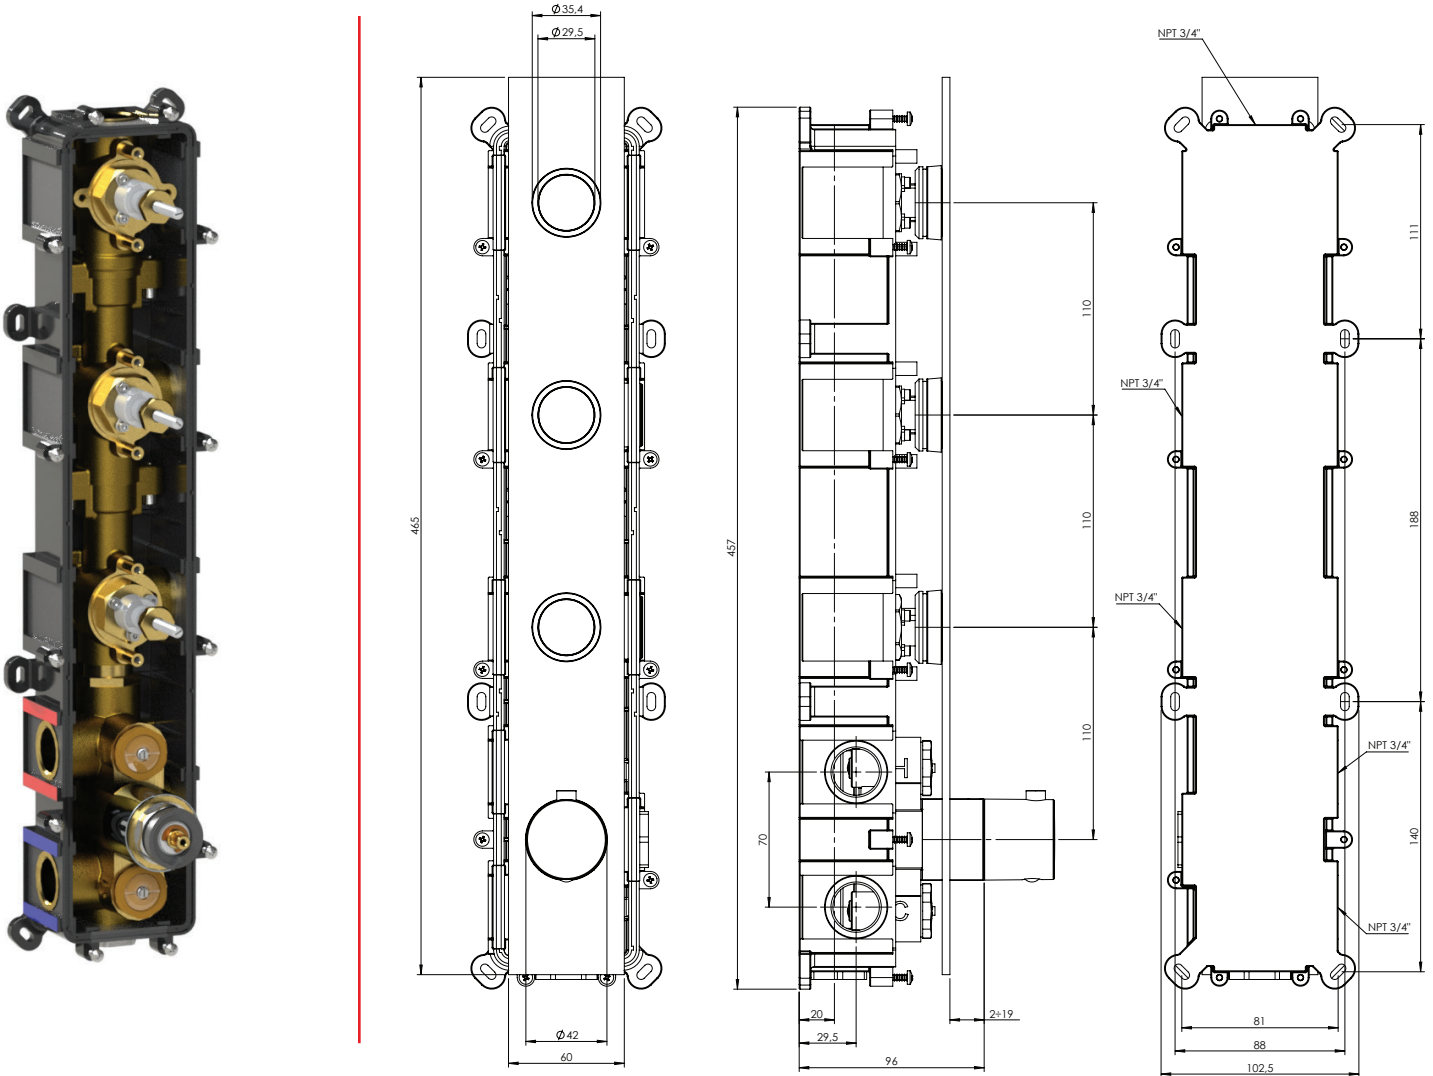

LEXUS #68SD33

Square Shower Design – 3 outlets
Système de douche design carré – 3 sorties

 .99 Chrome

#om064

Thermostatic rough-in with 3 push button controls

Can add independent control
Integrated service stops, filters & back-flow preventers
100% flow when on
13 GPM (49.2 L/min.)
Extension available

Lexus #68064T

Trim for rough-in om064

Order om064 rough-in separately
18^{1/4}" x 2^{3/8}"

Finishes: Chrome (#99)
Matt black (#175)

#6007

6" ceiling arm with square flange

1/2" Male NPT inlet
Sliding flange

Finish: Chrome (#99)

#6077

12" square thin rain head

4 mm in thickness
Easy clean nozzles
High polished stainless steel
2.5 GPM (9.5 L/min.)

Finish: Chrome (#99)

#75117

Shower rail kit

Includes bar, hose and hand shower
Single spray hand shower
Easy clean nozzles
2 GPM (7.5 L/min.)

Finish: Chrome (#99)

Edge #6031

Wall supply elbow

1/2" male NPT inlet
Easy slide installation

Finish: Chrome (#99)

Spin #6147

Body spray

1.5 GPM (5.7 L/min.)