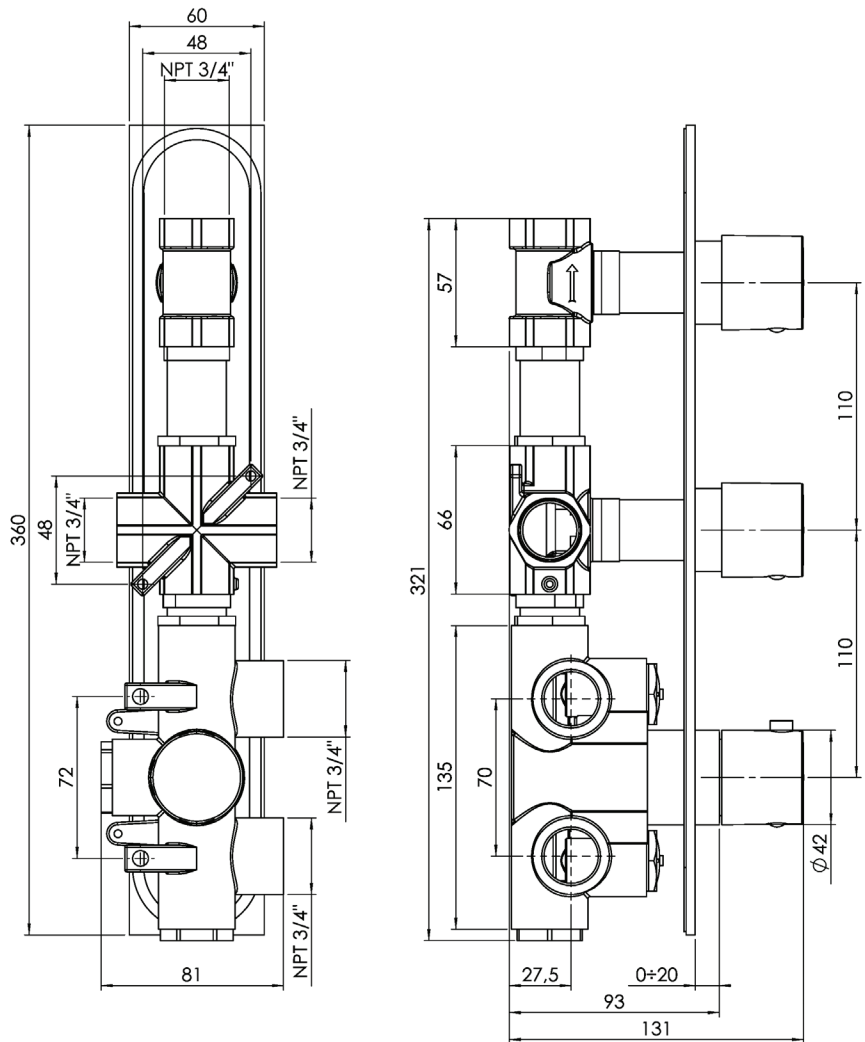

LEXUS #68SD32C

Square Shower Design – 2 outlets
Système de douche design carré – 2 sorties

■ .175 Matt Black

#om013

3/4" Thermostatic with 2 flow controls

Can add independent flow control
Integrated service stops, filters & back-flow preventers
Rough-in can be mounted horizontally or vertically
13 GPM (49.2 L/min.)

Lexus #68013T

Trim for rough-in om013

Order om013 rough-in separately
2³/₈" x 14¹/₈"

Finishes: Chrome (#99)
Matt black (#175)

#6007

6" ceiling arm with square flange

1/2" Male NPT inlet
Sliding flange

Finish: Chrome (#99)

#6079

10" square thin rain head

4 mm in thickness
Easy clean nozzles
High polished stainless steel
2.5 GPM (9.5 L/min.)

Finish: Chrome (#99)

#75150

Shower rail kit

Includes bar, hose and hand shower
3 position spray
Easy clean nozzles
2.5 GPM (9.5 L/min.)

Finish: Matt Black (#175)

360 #6038

Square wall supply elbow

1/2" male NPT inlet
Sliding flange

Finish: Chrome (#99)