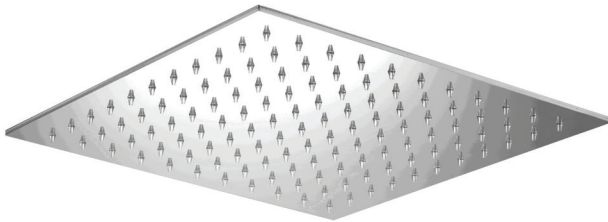

LEXUS #68SD32C

Square Shower Design – 2 outlets
Système de douche design carré – 2 sorties

■ .175 Matt Black

#om013

3/4" Thermostatic with 2 flow controls

Can add independent flow control
Integrated service stops, filters & back-flow preventers
Rough-in can be mounted horizontally or vertically
13 GPM (49.2 L/min.)

Lexus #68013T

Trim for rough-in om013

Order om013 rough-in separately
2³/₈" x 14¹/₈"

Finishes: Chrome (#99)
Matt black (#175)

#6007

6" ceiling arm with square flange

1/2" Male NPT inlet
Sliding flange

Finish: Chrome (#99)

#6079

10" square thin rain head

4 mm in thickness
Easy clean nozzles
High polished stainless steel
2.5 GPM (9.5 L/min.)

Finish: Chrome (#99)

#75150

Shower rail kit

Includes bar, hose and hand shower
3 position spray
Easy clean nozzles
2.5 GPM (9.5 L/min.)

Finish: Matt Black (#175)

360 #6038

Square wall supply elbow

1/2" male NPT inlet
Sliding flange

Finish: Chrome (#99)