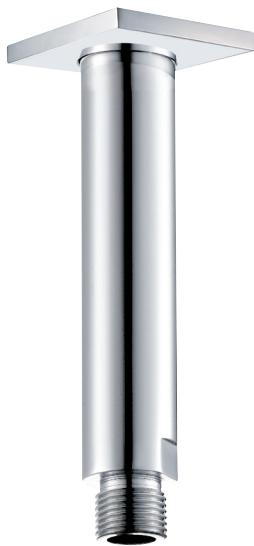

LEXUS #68SD32C

Square Shower Design – 2 outlets
Système de douche design carré – 2 sorties

■ .175 Matt Black

#om013

3/4" Thermostatic with 2 flow controls

Can add independent flow control
Integrated service stops, filters & back-flow preventers
Rough-in can be mounted horizontally or vertically
13 GPM (49.2 L/min.)

Lexus #68013T

Trim for rough-in om013

Order om013 rough-in separately
2³/₈" x 14¹/₈"

Finishes: Chrome (#99)
Matt black (#175)

#6007

6" ceiling arm with square flange

1/2" Male NPT inlet
Sliding flange

Finish: Chrome (#99)

#6079

10" square thin rain head

4 mm in thickness
Easy clean nozzles
High polished stainless steel
2.5 GPM (9.5 L/min.)

Finish: Chrome (#99)

#75150

Shower rail kit

Includes bar, hose and hand shower
3 position spray
Easy clean nozzles
2.5 GPM (9.5 L/min.)

Finish: Matt Black (#175)

360 #6038

Square wall supply elbow

1/2" male NPT inlet
Sliding flange

Finish: Chrome (#99)