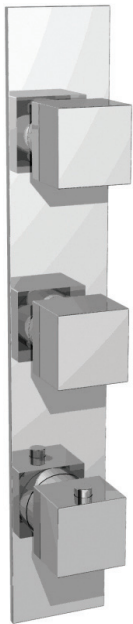

LEXUS #68SD32C

Square Shower Design – 2 outlets
Système de douche design carré – 2 sorties

■ .175 Matt Black

#om013

3/4" Thermostatic with 2 flow controls

Can add independent flow control
Integrated service stops, filters & back-flow preventers
Rough-in can be mounted horizontally or vertically
13 GPM (49.2 L/min.)

Lexus #68013T

Trim for rough-in om013

Order om013 rough-in separately
2³/₈" x 14¹/₈"

Finishes: Chrome (#99)
Matt black (#175)

#6007

6" ceiling arm with square flange

1/2" Male NPT inlet
Sliding flange

Finish: Chrome (#99)

#6079

10" square thin rain head

4 mm in thickness
Easy clean nozzles
High polished stainless steel
2.5 GPM (9.5 L/min.)

Finish: Chrome (#99)

#75150

Shower rail kit

Includes bar, hose and hand shower
3 position spray
Easy clean nozzles
2.5 GPM (9.5 L/min.)

Finish: Matt Black (#175)

360 #6038

Square wall supply elbow

1/2" male NPT inlet
Sliding flange

Finish: Chrome (#99)