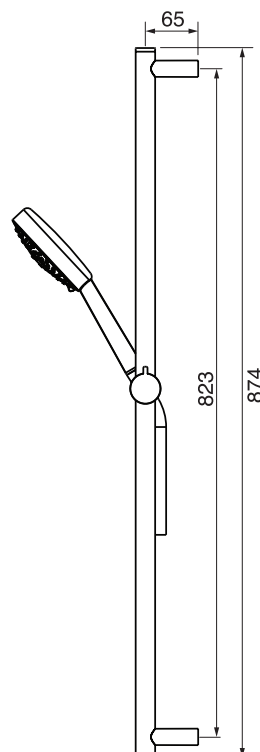

LEXUS #68SD32C

Square Shower Design – 2 outlets
Système de douche design carré – 2 sorties

■ .175 Matt Black

#om013

3/4" Thermostatic with 2 flow controls

Can add independent flow control
Integrated service stops, filters & back-flow preventers
Rough-in can be mounted horizontally or vertically
13 GPM (49.2 L/min.)

Lexus #68013T

Trim for rough-in om013

Order om013 rough-in separately
2³/₈" x 14¹/₈"

Finishes: Chrome (#99)
Matt black (#175)

#6007

6" ceiling arm with square flange

1/2" Male NPT inlet
Sliding flange

Finish: Chrome (#99)

#6079

10" square thin rain head

4 mm in thickness
Easy clean nozzles
High polished stainless steel
2.5 GPM (9.5 L/min.)

Finish: Chrome (#99)

#75150

Shower rail kit

Includes bar, hose and hand shower
3 position spray
Easy clean nozzles
2.5 GPM (9.5 L/min.)

Finish: Matt Black (#175)

360 #6038

Square wall supply elbow

1/2" male NPT inlet
Sliding flange

Finish: Chrome (#99)