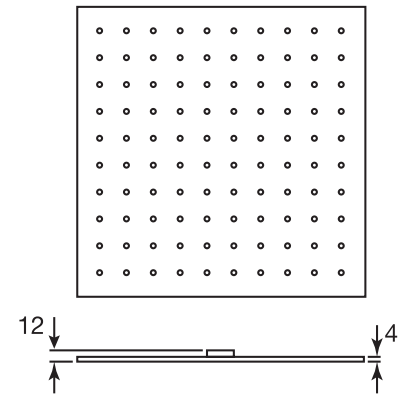

LEXUS #68SD32C

Square Shower Design – 2 outlets
Système de douche design carré – 2 sorties

■ .175 Matt Black

#om013

3/4" Thermostatic with 2 flow controls

Can add independent flow control
Integrated service stops, filters & back-flow preventers
Rough-in can be mounted horizontally or vertically
13 GPM (49.2 L/min.)

Lexus #68013T

Trim for rough-in om013

Order om013 rough-in separately
2³/₈" x 14¹/₈"

Finishes: Chrome (#99)
Matt black (#175)

#6007

6" ceiling arm with square flange

1/2" Male NPT inlet
Sliding flange

Finish: Chrome (#99)

#6079

10" square thin rain head

4 mm in thickness
Easy clean nozzles
High polished stainless steel
2.5 GPM (9.5 L/min.)

Finish: Chrome (#99)

#75150

Shower rail kit

Includes bar, hose and hand shower
3 position spray
Easy clean nozzles
2.5 GPM (9.5 L/min.)