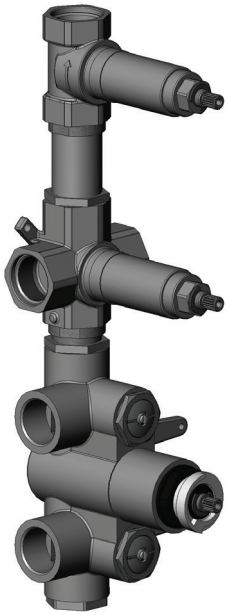

LEXUS #68SD32C

Square Shower Design – 2 outlets
Système de douche design carré – 2 sorties

■ .175 Matt Black

#om013

3/4" Thermostatic with 2 flow controls

Can add independent flow control
Integrated service stops, filters & back-flow preventers
Rough-in can be mounted horizontally or vertically
13 GPM (49.2 L/min.)

Lexus #68013T

Trim for rough-in om013

Order om013 rough-in separately
2³/₈" x 14¹/₈"

Finishes: Chrome (#99)
Matt black (#175)

#6007

6" ceiling arm with square flange

1/2" Male NPT inlet
Sliding flange

Finish: Chrome (#99)

#6079

10" square thin rain head

4 mm in thickness
Easy clean nozzles
High polished stainless steel
2.5 GPM (9.5 L/min.)

Finish: Chrome (#99)

#75150

Shower rail kit

Includes bar, hose and hand shower
3 position spray
Easy clean nozzles
2.5 GPM (9.5 L/min.)

Finish: Matt Black (#175)

360 #6038

Square wall supply elbow

1/2" male NPT inlet
Sliding flange

Finish: Chrome (#99)