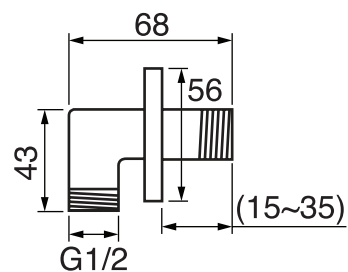

#6079

10" square thin rain head

4 mm in thickness
Easy clean nozzles
High polished stainless steel
2.5 GPM (9.5 L/min.)

Finish: Chrome (#99)

#75150

Shower rail kit

Includes bar, hose and hand shower
3 position spray
Easy clean nozzles
2.5 GPM (9.5 L/min.)

Finish: Matt Black (#175)

360 #6038

Square wall supply elbow

1/2" male NPT inlet
Sliding flange

Finish: Chrome (#99)