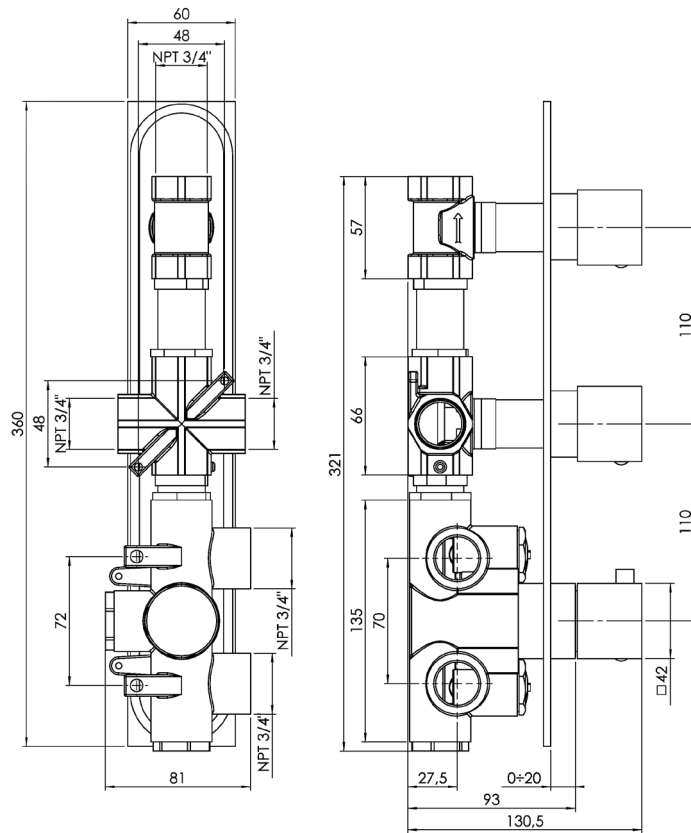

LEXUS #68SD32C

Square Shower Design – 2 outlets
Système de douche design carré – 2 sorties

■ .175 Matt Black

#om013

3/4" Thermostatic with 2 flow controls

Can add independent flow control
Integrated service stops, filters & back-flow preventers
Rough-in can be mounted horizontally or vertically
13 GPM (49.2 L/min.)

Lexus #68013T

Trim for rough-in om013

Order om013 rough-in separately
2³/₈" x 14¹/₈"

Finishes: Chrome (#99)
Matt black (#175)

#6007

6" ceiling arm with square flange

1/2" Male NPT inlet
Sliding flange

Finish: Chrome (#99)

#6079

10" square thin rain head

4 mm in thickness
Easy clean nozzles
High polished stainless steel
2.5 GPM (9.5 L/min.)

Finish: Chrome (#99)

#75150

Shower rail kit

Includes bar, hose and hand shower
3 position spray
Easy clean nozzles
2.5 GPM (9.5 L/min.)

Finish: Matt Black (#175)

360 #6038

Square wall supply elbow

1/2" male NPT inlet
Sliding flange

Finish: Chrome (#99)