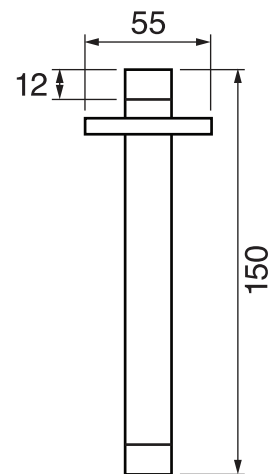

LEXUS #68SD32C

Square Shower Design – 2 outlets
Système de douche design carré – 2 sorties

■ .175 Matt Black

#om013

3/4" Thermostatic with 2 flow controls

Can add independent flow control
Integrated service stops, filters & back-flow preventers
Rough-in can be mounted horizontally or vertically
13 GPM (49.2 L/min.)

Lexus #68013T

Trim for rough-in om013

Order om013 rough-in separately
2³/₈" x 14¹/₈"

Finishes: Chrome (#99)
Matt black (#175)

#6007

6" ceiling arm with square flange

1/2" Male NPT inlet
Sliding flange

Finish: Chrome (#99)

#6079

10" square thin rain head

4 mm in thickness
Easy clean nozzles
High polished stainless steel
2.5 GPM (9.5 L/min.)

Finish: Chrome (#99)

#75150

Shower rail kit

Includes bar, hose and hand shower
3 position spray
Easy clean nozzles
2.5 GPM (9.5 L/min.)