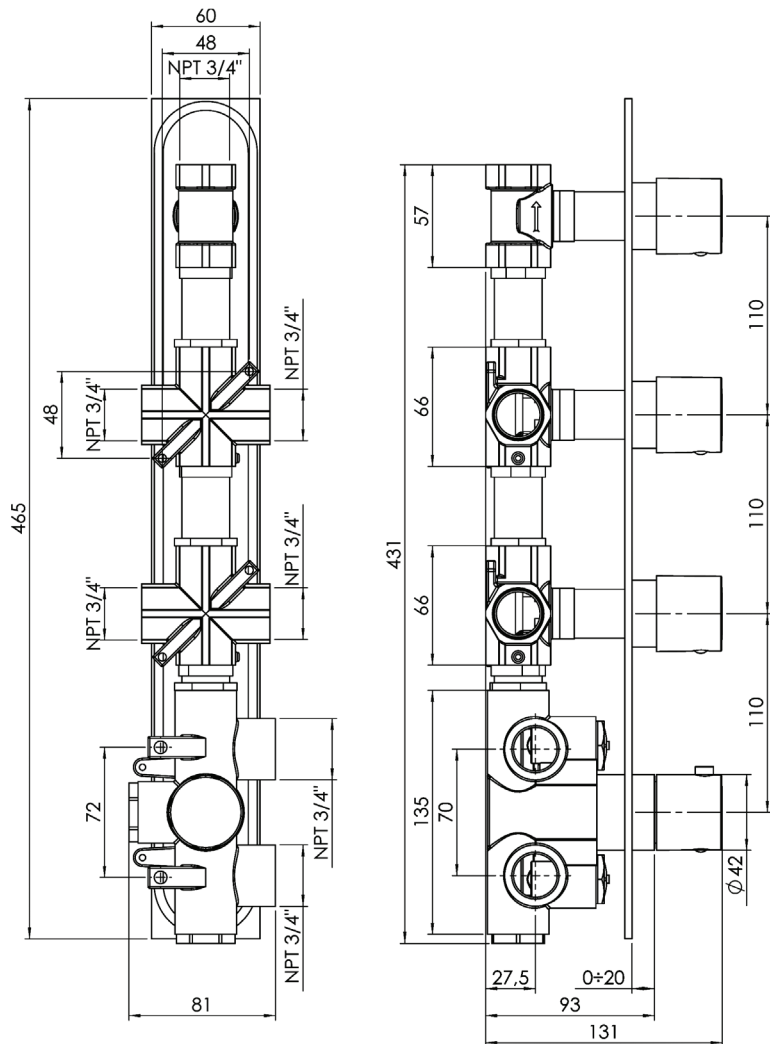

## LEXUS #68SD31

Square Shower Design – 3 outlets  
Système de douche design carré – 3 sorties

 .99 Chrome

## #om014

3/4" Thermostatic with 3 flow controls

Can add independent flow control  
Integrated service stops, filters & back-flow preventers  
13 GPM (49.2 L/min.)

## Lexus #68014T

Trim for rough-in om014

Order om014 rough-in separately  
2<sup>3/8</sup>" x 1<sup>8/4</sup>"

Finishes: Chrome (#99)  
Matt black (#175)

## #6079

10" square thin rain head

4 mm in thickness  
Easy clean nozzles  
High polished stainless steel  
2.5 GPM (9.5 L/min.)

Finish: Chrome (#99)