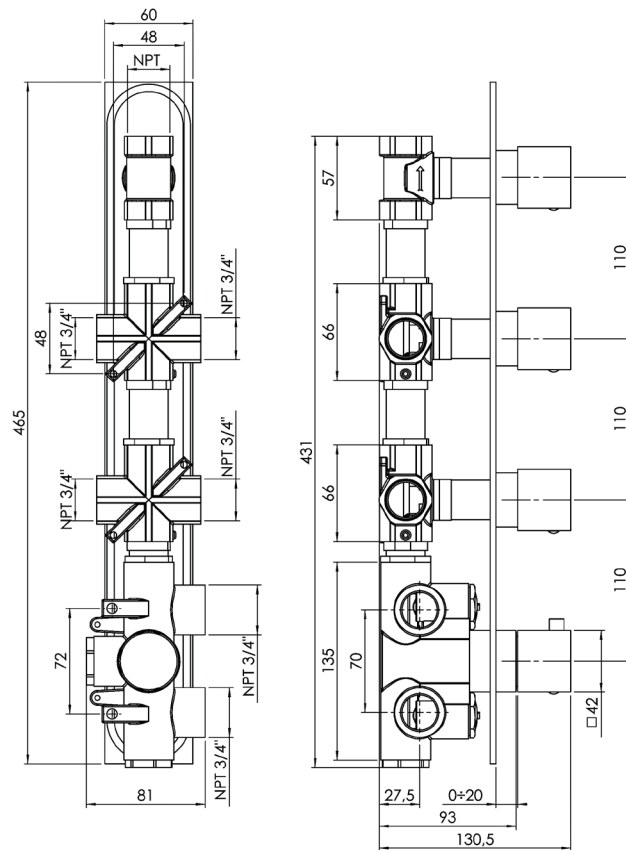

## #om014

3/4" Thermostatic with 3 flow controls

Can add independent flow control  
Integrated service stops, filters & back-flow preventers  
13 GPM (49.2 L/min.)

## Lexus #68014T

Trim for rough-in om014

Order om014 rough-in separately  
2<sup>3/8</sup>" x 1<sup>8/4</sup>"

Finishes: Chrome (#99)  
Matt black (#175)

## #6016

16" shower arm with square flange

1/2" Male NPT inlet  
Sliding flange

Finish: Chrome (#99)

## #6079

10" square thin rain head

4 mm in thickness  
Easy clean nozzles  
High polished stainless steel  
2.5 GPM (9.5 L/min.)

Finish: Chrome (#99)