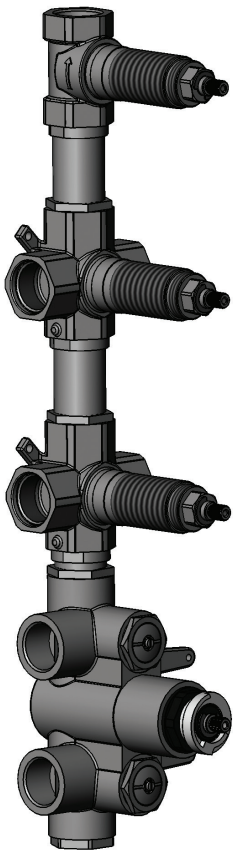

## LEXUS #68SD31

Square Shower Design – 3 outlets  
Système de douche design carré – 3 sorties

 .99 Chrome

## #om014

3/4" Thermostatic with 3 flow controls

Can add independent flow control  
Integrated service stops, filters & back-flow preventers  
13 GPM (49.2 L/min.)

## #6016

16" shower arm with square flange

1/2" Male NPT inlet  
Sliding flange

Finish: Chrome (#99)

## #6079

10" square thin rain head

4 mm in thickness  
Easy clean nozzles  
High polished stainless steel  
2.5 GPM (9.5 L/min.)

Finish: Chrome (#99)