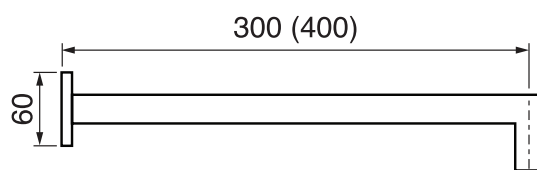

#6016

16" shower arm with square flange

1/2" Male NPT inlet
Sliding flange

Finish: Chrome (#99)