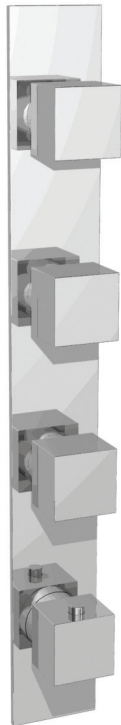

Lexus #68014T

Trim for rough-in om014

Order om014 rough-in separately
2^{3/8}" x 1^{8/4}"

Finishes: Chrome (#99)
Matt black (#175)