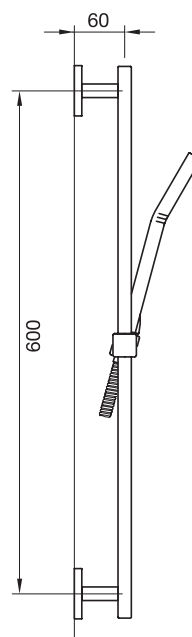

## #6016

16" shower arm with square flange

1/2" Male NPT inlet  
Sliding flange

Finish: Chrome (#99)

## #6079

10" square thin rain head

4 mm in thickness  
Easy clean nozzles  
High polished stainless steel  
2.5 GPM (9.5 L/min.)

Finish: Chrome (#99)

## #75117

Shower rail kit

Includes bar, hose and hand shower  
Single spray hand shower  
Easy clean nozzles  
2 GPM (7.5 L/min.)

Finish: Chrome (#99)

## Edge #6031

Wall supply elbow

1/2" male NPT inlet  
Easy slide installation

Finish: Chrome (#99)