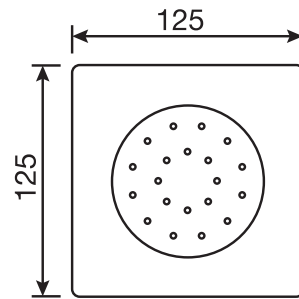

Emotion #6047

Square flush mount body spray

Directional head
Easy clean nozzles
1.5 GPM (5.7 L/min.)

Finish: Chrome (#99)