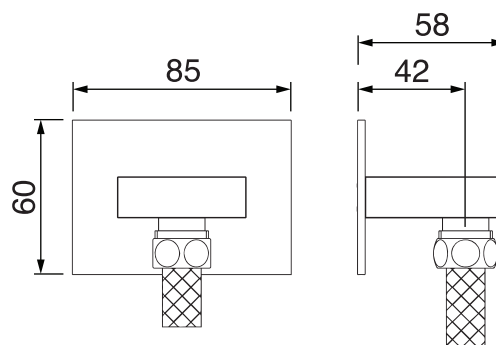

## Edge #6031

Wall supply elbow

1/2" male NPT inlet  
Easy slide installation

Finish: Chrome (#99)