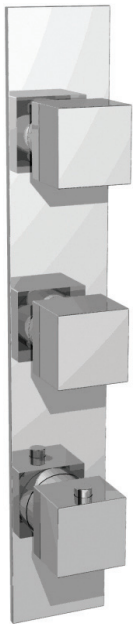

CaBano

Specs Sheet
Fiche technique

LEXUS #68SD30C

Square Shower Design – 2 outlets
Système de douche design carré – 2 sorties

 .99 Chrome

#om013

3/4" Thermostatic with 2 flow controls

Can add independent flow control
Integrated service stops, filters & back-flow preventers
Rough-in can be mounted horizontally or vertically
13 GPM (49.2 L/min.)

Lexus #68013T

Trim for rough-in om013

Order om013 rough-in separately
2³/₈" x 14¹/₈"

Finishes: Chrome (#99)
Matt black (#175)

#6007

6" ceiling arm with square flange

1/2" Male NPT inlet
Sliding flange

Finish: Chrome (#99)

#6079

10" square thin rain head

4 mm in thickness
Easy clean nozzles
High polished stainless steel
2.5 GPM (9.5 L/min.)

Finish: Chrome (#99)

#75117

Shower rail kit

Includes bar, hose and hand shower
Single spray hand shower
Easy clean nozzles
2 GPM (7.5 L/min.)

Finish: Chrome (#99)

Edge #6031

Wall supply elbow

1/2" male NPT inlet
Easy slide installation

Finish: Chrome (#99)