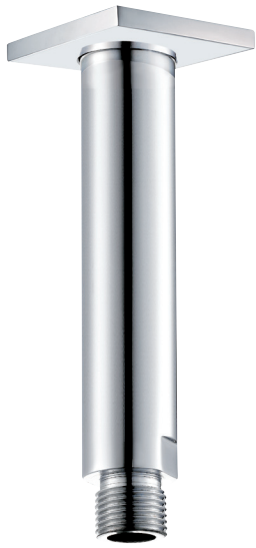

CaBano

Specs Sheet
Fiche technique

LEXUS #68SD30C

Square Shower Design – 2 outlets
Système de douche design carré – 2 sorties

 .99 Chrome

#om013

3/4" Thermostatic with 2 flow controls

Can add independent flow control
Integrated service stops, filters & back-flow preventers
Rough-in can be mounted horizontally or vertically
13 GPM (49.2 L/min.)

Lexus #68013T

Trim for rough-in om013

Order om013 rough-in separately
2³/₈" x 14¹/₈"

Finishes: Chrome (#99)
Matt black (#175)

#6007

6" ceiling arm with square flange

1/2" Male NPT inlet
Sliding flange

Finish: Chrome (#99)

#6079

10" square thin rain head

4 mm in thickness
Easy clean nozzles
High polished stainless steel
2.5 GPM (9.5 L/min.)

Finish: Chrome (#99)

#75117

Shower rail kit

Includes bar, hose and hand shower
Single spray hand shower
Easy clean nozzles
2 GPM (7.5 L/min.)

Finish: Chrome (#99)

Edge #6031

Wall supply elbow

1/2" male NPT inlet
Easy slide installation

Finish: Chrome (#99)