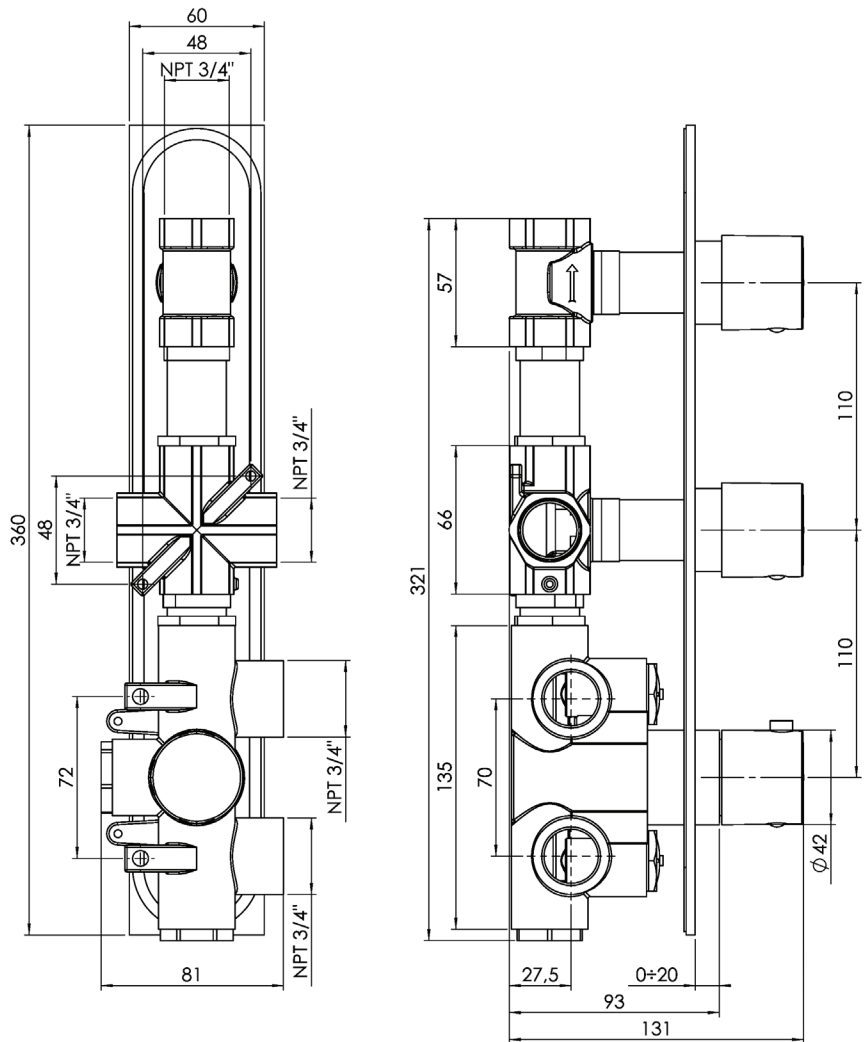

CaBano

Specs Sheet
Fiche technique

LEXUS #68SD30C

Square Shower Design – 2 outlets
Système de douche design carré – 2 sorties

 .99 Chrome

#om013

3/4" Thermostatic with 2 flow controls

Can add independent flow control
Integrated service stops, filters & back-flow preventers
Rough-in can be mounted horizontally or vertically
13 GPM (49.2 L/min.)

Lexus #68013T

Trim for rough-in om013

Order om013 rough-in separately
2³/₈" x 14¹/₈"

Finishes: Chrome (#99)
Matt black (#175)

#6007

6" ceiling arm with square flange

1/2" Male NPT inlet
Sliding flange

Finish: Chrome (#99)

#6079

10" square thin rain head

4 mm in thickness
Easy clean nozzles
High polished stainless steel
2.5 GPM (9.5 L/min.)

Finish: Chrome (#99)

#75117

Shower rail kit

Includes bar, hose and hand shower
Single spray hand shower
Easy clean nozzles
2 GPM (7.5 L/min.)

Finish: Chrome (#99)

Edge #6031

Wall supply elbow

1/2" male NPT inlet
Easy slide installation

Finish: Chrome (#99)