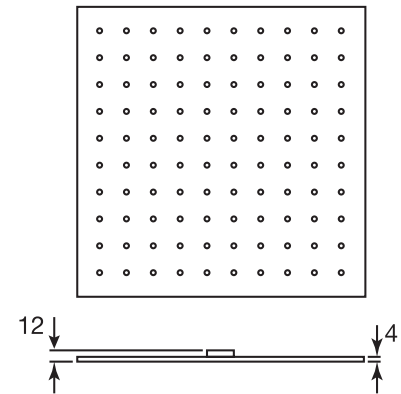

CaBano

Specs Sheet
Fiche technique

LEXUS #68SD30C

Square Shower Design – 2 outlets
Système de douche design carré – 2 sorties

 .99 Chrome

#om013

3/4" Thermostatic with 2 flow controls

Can add independent flow control
Integrated service stops, filters & back-flow preventers
Rough-in can be mounted horizontally or vertically
13 GPM (49.2 L/min.)

Lexus #68013T

Trim for rough-in om013

Order om013 rough-in separately
2³/₈" x 14¹/₈"

Finishes: Chrome (#99)
Matt black (#175)

#6007

6" ceiling arm with square flange

1/2" Male NPT inlet
Sliding flange

Finish: Chrome (#99)

#6079

10" square thin rain head

4 mm in thickness
Easy clean nozzles
High polished stainless steel
2.5 GPM (9.5 L/min.)

Finish: Chrome (#99)

#75117

Shower rail kit

Includes bar, hose and hand shower
Single spray hand shower
Easy clean nozzles
2 GPM (7.5 L/min.)