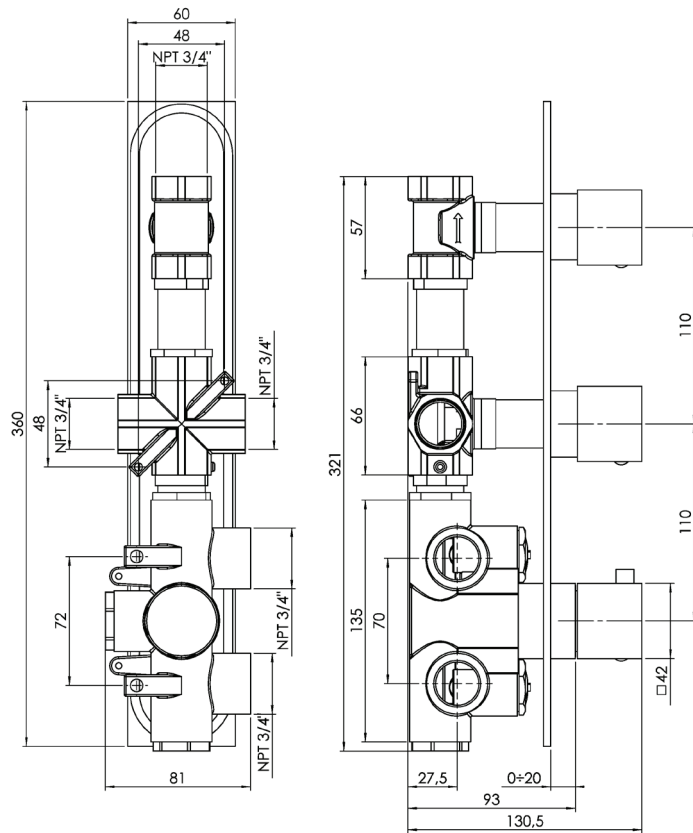

CaBano

Specs Sheet
Fiche technique

LEXUS #68SD30C

Square Shower Design – 2 outlets
Système de douche design carré – 2 sorties

 .99 Chrome

#om013

3/4" Thermostatic with 2 flow controls

Can add independent flow control
Integrated service stops, filters & back-flow preventers
Rough-in can be mounted horizontally or vertically
13 GPM (49.2 L/min.)

Lexus #68013T

Trim for rough-in om013

Order om013 rough-in separately
2³/₈" x 14¹/₈"

Finishes: Chrome (#99)
Matt black (#175)

#6007

6" ceiling arm with square flange

1/2" Male NPT inlet
Sliding flange

Finish: Chrome (#99)

#6079

10" square thin rain head

4 mm in thickness
Easy clean nozzles
High polished stainless steel
2.5 GPM (9.5 L/min.)

Finish: Chrome (#99)

#75117

Shower rail kit

Includes bar, hose and hand shower
Single spray hand shower
Easy clean nozzles
2 GPM (7.5 L/min.)

Finish: Chrome (#99)

Edge #6031

Wall supply elbow

1/2" male NPT inlet
Easy slide installation

Finish: Chrome (#99)