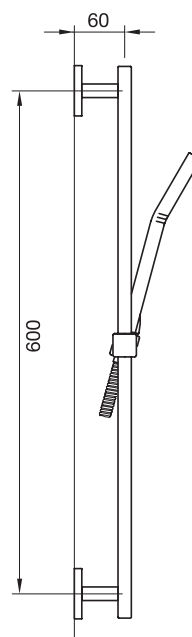

CaBano

Specs Sheet
Fiche technique

LEXUS #68SD30C

Square Shower Design – 2 outlets
Système de douche design carré – 2 sorties

 .99 Chrome

#om013

3/4" Thermostatic with 2 flow controls

Can add independent flow control
Integrated service stops, filters & back-flow preventers
Rough-in can be mounted horizontally or vertically
13 GPM (49.2 L/min.)

Lexus #68013T

Trim for rough-in om013

Order om013 rough-in separately
2³/₈" x 14¹/₈"

Finishes: Chrome (#99)
Matt black (#175)

#6007

6" ceiling arm with square flange

1/2" Male NPT inlet
Sliding flange

Finish: Chrome (#99)

#6079

10" square thin rain head

4 mm in thickness
Easy clean nozzles
High polished stainless steel
2.5 GPM (9.5 L/min.)

Finish: Chrome (#99)

#75117

Shower rail kit

Includes bar, hose and hand shower
Single spray hand shower
Easy clean nozzles
2 GPM (7.5 L/min.)

Finish: Chrome (#99)

Edge #6031

Wall supply elbow

1/2" male NPT inlet
Easy slide installation

Finish: Chrome (#99)