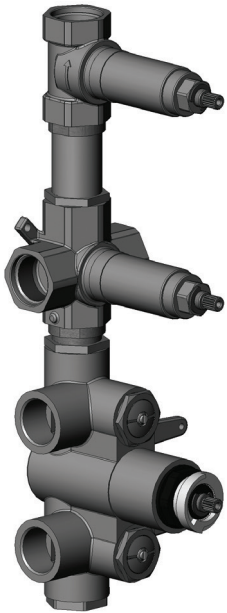

CaBano

Specs Sheet
Fiche technique

LEXUS #68SD30C

Square Shower Design – 2 outlets
Système de douche design carré – 2 sorties

 .99 Chrome

#om013

3/4" Thermostatic with 2 flow controls

Can add independent flow control
Integrated service stops, filters & back-flow preventers
Rough-in can be mounted horizontally or vertically
13 GPM (49.2 L/min.)

Lexus #68013T

Trim for rough-in om013

Order om013 rough-in separately
2³/₈" x 14¹/₈"

Finishes: Chrome (#99)
Matt black (#175)

#6007

6" ceiling arm with square flange

1/2" Male NPT inlet
Sliding flange

Finish: Chrome (#99)

#6079

10" square thin rain head

4 mm in thickness
Easy clean nozzles
High polished stainless steel
2.5 GPM (9.5 L/min.)

Finish: Chrome (#99)

#75117

Shower rail kit

Includes bar, hose and hand shower
Single spray hand shower
Easy clean nozzles
2 GPM (7.5 L/min.)

Finish: Chrome (#99)

Edge #6031

Wall supply elbow

1/2" male NPT inlet
Easy slide installation

Finish: Chrome (#99)