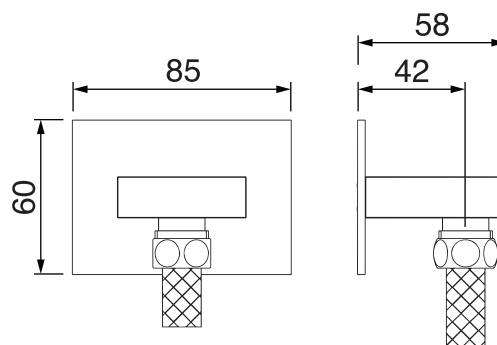

CaBano

Specs Sheet
Fiche technique

LEXUS #68SD30C

Square Shower Design – 2 outlets
Système de douche design carré – 2 sorties

 .99 Chrome

#om013

3/4" Thermostatic with 2 flow controls

Can add independent flow control
Integrated service stops, filters & back-flow preventers
Rough-in can be mounted horizontally or vertically
13 GPM (49.2 L/min.)

#6079

10" square thin rain head

4 mm in thickness
Easy clean nozzles
High polished stainless steel
2.5 GPM (9.5 L/min.)

Finish: Chrome (#99)

#75117

Shower rail kit

Includes bar, hose and hand shower
Single spray hand shower
Easy clean nozzles
2 GPM (7.5 L/min.)

Finish: Chrome (#99)

Edge #6031

Wall supply elbow

1/2" male NPT inlet
Easy slide installation

Finish: Chrome (#99)