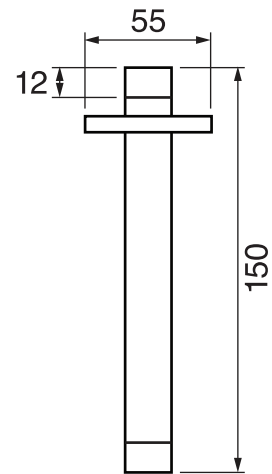

CaBano

Specs Sheet
Fiche technique

LEXUS #68SD30C

Square Shower Design – 2 outlets
Système de douche design carré – 2 sorties

 .99 Chrome

#om013

3/4" Thermostatic with 2 flow controls

Can add independent flow control
Integrated service stops, filters & back-flow preventers
Rough-in can be mounted horizontally or vertically
13 GPM (49.2 L/min.)

Lexus #68013T

Trim for rough-in om013

Order om013 rough-in separately
2³/₈" x 14¹/₈"

Finishes: Chrome (#99)
Matt black (#175)

#6007

6" ceiling arm with square flange

1/2" Male NPT inlet
Sliding flange

Finish: Chrome (#99)

#6079

10" square thin rain head

4 mm in thickness
Easy clean nozzles
High polished stainless steel
2.5 GPM (9.5 L/min.)

Finish: Chrome (#99)

#75117

Shower rail kit

Includes bar, hose and hand shower
Single spray hand shower
Easy clean nozzles
2 GPM (7.5 L/min.)

Finish: Chrome (#99)

Edge #6031

Wall supply elbow

1/2" male NPT inlet
Easy slide installation

Finish: Chrome (#99)