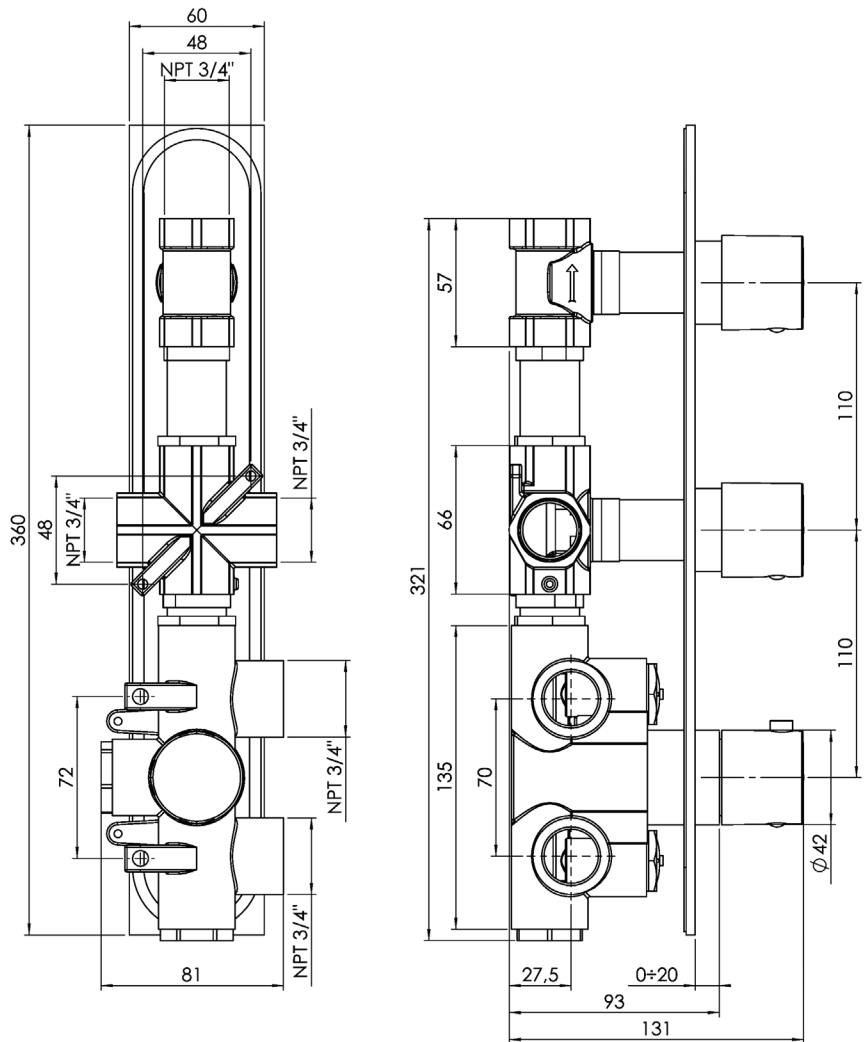

LEXUS #68SD30

Square Shower Design – 2 outlets
Système de douche design carré – 2 sorties

 .99 Chrome

#om013

3/4" Thermostatic with 2 flow controls

Can add independent flow control
Integrated service stops, filters & back-flow preventers
Rough-in can be mounted horizontally or vertically
13 GPM (49.2 L/min.)

#6016

16" shower arm with square flange

1/2" Male NPT inlet
Sliding flange

Finish: Chrome (#99)

#6079

10" square thin rain head

4 mm in thickness
Easy clean nozzles
High polished stainless steel
2.5 GPM (9.5 L/min.)

Finish: Chrome (#99)

#75117

Shower rail kit

Includes bar, hose and hand shower
Single spray hand shower
Easy clean nozzles
2 GPM (7.5 L/min.)

Finish: Chrome (#99)

Edge #6031

Wall supply elbow

1/2" male NPT inlet
Easy slide installation