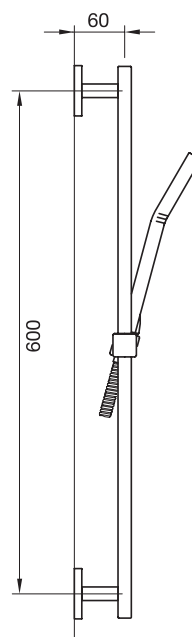

LEXUS #68SD30

Square Shower Design – 2 outlets
Système de douche design carré – 2 sorties

 .99 Chrome

#om013

3/4" Thermostatic with 2 flow controls

Can add independent flow control
Integrated service stops, filters & back-flow preventers
Rough-in can be mounted horizontally or vertically
13 GPM (49.2 L/min.)

#6016

16" shower arm with square flange

1/2" Male NPT inlet
Sliding flange

Finish: Chrome (#99)

#6079

10" square thin rain head

4 mm in thickness
Easy clean nozzles
High polished stainless steel
2.5 GPM (9.5 L/min.)

Finish: Chrome (#99)

#75117

Shower rail kit

Includes bar, hose and hand shower
Single spray hand shower
Easy clean nozzles
2 GPM (7.5 L/min.)

Finish: Chrome (#99)

Edge #6031

Wall supply elbow

1/2" male NPT inlet
Easy slide installation