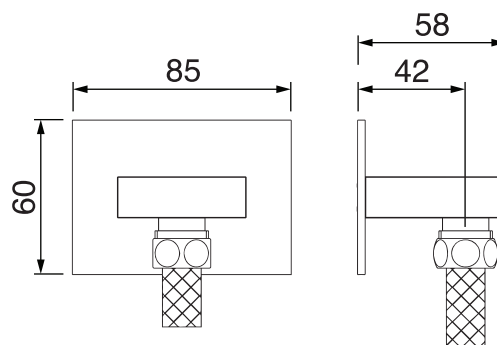

#6016

16" shower arm with square flange

1/2" Male NPT inlet
Sliding flange

Finish: Chrome (#99)

#6079

10" square thin rain head

4 mm in thickness
Easy clean nozzles
High polished stainless steel
2.5 GPM (9.5 L/min.)

Finish: Chrome (#99)

#75117

Shower rail kit

Includes bar, hose and hand shower
Single spray hand shower
Easy clean nozzles
2 GPM (7.5 L/min.)

Finish: Chrome (#99)

Edge #6031

Wall supply elbow

1/2" male NPT inlet
Easy slide installation