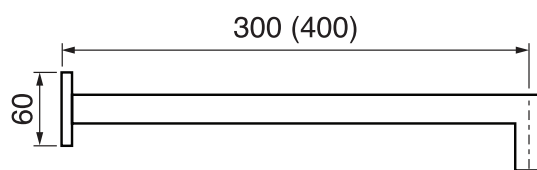

LEXUS #68SD30

Square Shower Design – 2 outlets
Système de douche design carré – 2 sorties

 .99 Chrome

#om013

3/4" Thermostatic with 2 flow controls

Can add independent flow control
Integrated service stops, filters & back-flow preventers
Rough-in can be mounted horizontally or vertically
13 GPM (49.2 L/min.)

#6016

16" shower arm with square flange

1/2" Male NPT inlet
Sliding flange

Finish: Chrome (#99)

#6079

10" square thin rain head

4 mm in thickness
Easy clean nozzles
High polished stainless steel
2.5 GPM (9.5 L/min.)

Finish: Chrome (#99)

#75117

Shower rail kit

Includes bar, hose and hand shower
Single spray hand shower
Easy clean nozzles
2 GPM (7.5 L/min.)

Finish: Chrome (#99)

Edge #6031

Wall supply elbow

1/2" male NPT inlet
Easy slide installation