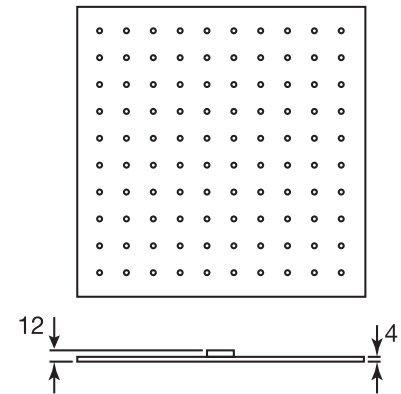

LEXUS #68SD30

Square Shower Design – 2 outlets
Système de douche design carré – 2 sorties

 .99 Chrome

#om013

3/4" Thermostatic with 2 flow controls

Can add independent flow control
Integrated service stops, filters & back-flow preventers
Rough-in can be mounted horizontally or vertically
13 GPM (49.2 L/min.)

#6016

16" shower arm with square flange

1/2" Male NPT inlet
Sliding flange

Finish: Chrome (#99)

#6079

10" square thin rain head

4 mm in thickness
Easy clean nozzles
High polished stainless steel
2.5 GPM (9.5 L/min.)

Finish: Chrome (#99)

#75117

Shower rail kit

Includes bar, hose and hand shower
Single spray hand shower
Easy clean nozzles
2 GPM (7.5 L/min.)

Finish: Chrome (#99)

Edge #6031

Wall supply elbow

1/2" male NPT inlet
Easy slide installation