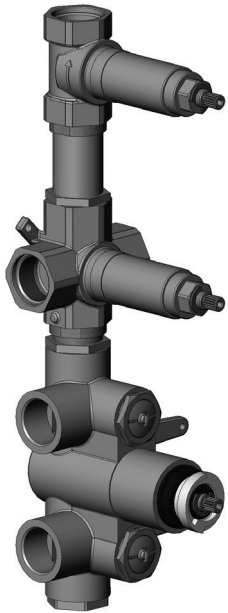

LEXUS #68SD30

Square Shower Design – 2 outlets
Système de douche design carré – 2 sorties

 .99 Chrome

#om013

3/4" Thermostatic with 2 flow controls

Can add independent flow control
Integrated service stops, filters & back-flow preventers
Rough-in can be mounted horizontally or vertically
13 GPM (49.2 L/min.)

#6016

16" shower arm with square flange

1/2" Male NPT inlet
Sliding flange

Finish: Chrome (#99)

#6079

10" square thin rain head

4 mm in thickness
Easy clean nozzles
High polished stainless steel
2.5 GPM (9.5 L/min.)

Finish: Chrome (#99)

#75117

Shower rail kit

Includes bar, hose and hand shower
Single spray hand shower
Easy clean nozzles
2 GPM (7.5 L/min.)

Finish: Chrome (#99)

Edge #6031

Wall supply elbow

1/2" male NPT inlet
Easy slide installation