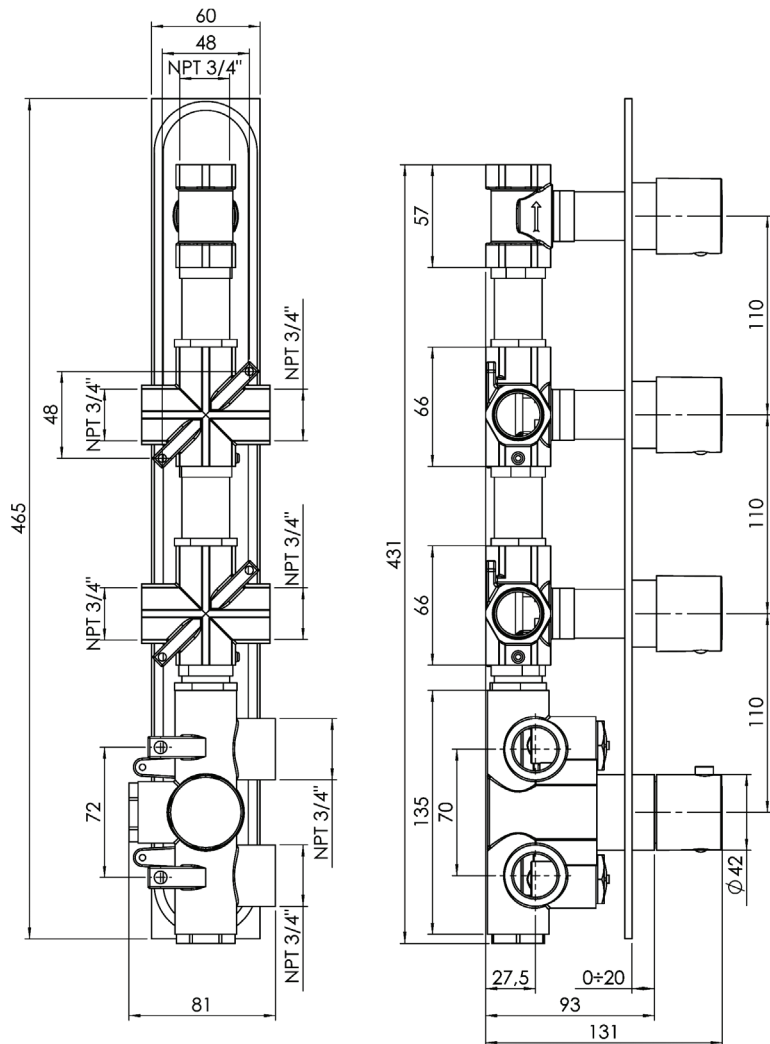

VOLERO #66SD41C

Square Shower Design – 3 outlets
Système de douche design carré – 3 sorties

 .99 Chrome

#om014

3/4" Thermostatic with 3 flow controls

Can add independent flow control
Integrated service stops, filters & back-flow preventers
13 GPM (49.2 L/min.)

Volero #66014T

Trim for rough-in om014

Order om014 rough-in separately
2³/₈" x 1⁸/₄"

Finish: Chrome (#99)

#6007

6" ceiling arm with square flange

1/2" Male NPT inlet
Sliding flange

Finish: Chrome (#99)

#6079

10" square thin rain head

4 mm in thickness
Easy clean nozzles
High polished stainless steel
2.5 GPM (9.5 L/min.)

Finish: Chrome (#99)

#75118

Shower rail kit

Includes bar, hose and hand shower
2 position spray
Easy clean nozzles
2.5 GPM (9.5 L/min.)

Finish: Chrome (#99)

360 #6038

Square wall supply elbow

1/2" male NPT inlet
Sliding flange

Finish: Chrome (#99)

Emotion #6047

Square flush mount body spray

Directional head
Easy clean nozzles
1.5 GPM (5.7 L/min.)