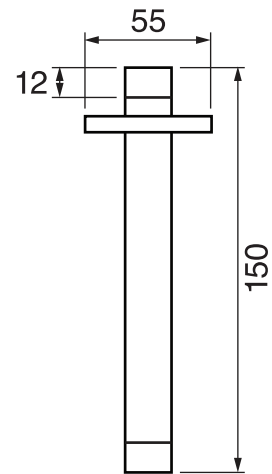

VOLERO #66SD41C

Square Shower Design – 3 outlets
Système de douche design carré – 3 sorties

 .99 Chrome

#om014

3/4" Thermostatic with 3 flow controls

Can add independent flow control
Integrated service stops, filters & back-flow preventers
13 GPM (49.2 L/min.)

Volero #66014T

Trim for rough-in om014

Order om014 rough-in separately
2³/₈" x 1⁸/₄"

Finish: Chrome (#99)

#6007

6" ceiling arm with square flange

1/2" Male NPT inlet
Sliding flange

Finish: Chrome (#99)

#6079

10" square thin rain head

4 mm in thickness
Easy clean nozzles
High polished stainless steel
2.5 GPM (9.5 L/min.)

Finish: Chrome (#99)

#75118

Shower rail kit

Includes bar, hose and hand shower
2 position spray
Easy clean nozzles
2.5 GPM (9.5 L/min.)

Finish: Chrome (#99)

360 #6038

Square wall supply elbow

1/2" male NPT inlet
Sliding flange

Finish: Chrome (#99)

Emotion #6047

Square flush mount body spray

Directional head
Easy clean nozzles
1.5 GPM (5.7 L/min.)