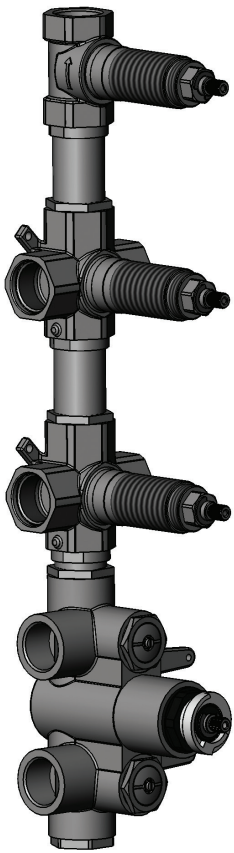

VOLERO #66SD41C

Square Shower Design – 3 outlets
Système de douche design carré – 3 sorties

 .99 Chrome

#om014

3/4" Thermostatic with 3 flow controls

Can add independent flow control
Integrated service stops, filters & back-flow preventers
13 GPM (49.2 L/min.)

Volero #66014T

Trim for rough-in om014

Order om014 rough-in separately
2³/₈" x 1⁸/₄"

Finish: Chrome (#99)

#6007

6" ceiling arm with square flange

1/2" Male NPT inlet
Sliding flange

Finish: Chrome (#99)

#6079

10" square thin rain head

4 mm in thickness
Easy clean nozzles
High polished stainless steel
2.5 GPM (9.5 L/min.)

Finish: Chrome (#99)

#75118

Shower rail kit

Includes bar, hose and hand shower
2 position spray
Easy clean nozzles
2.5 GPM (9.5 L/min.)

Finish: Chrome (#99)

360 #6038

Square wall supply elbow

1/2" male NPT inlet
Sliding flange

Finish: Chrome (#99)

Emotion #6047

Square flush mount body spray

Directional head
Easy clean nozzles
1.5 GPM (5.7 L/min.)