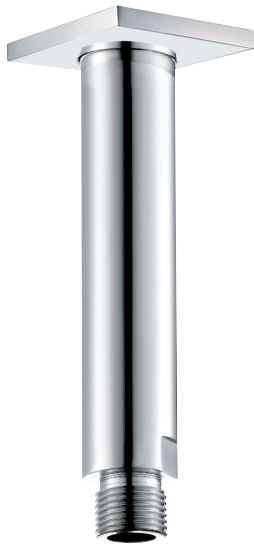

VOLERO #66SD41C

Square Shower Design – 3 outlets
Système de douche design carré – 3 sorties

 .99 Chrome

#om014

3/4" Thermostatic with 3 flow controls

Can add independent flow control
Integrated service stops, filters & back-flow preventers
13 GPM (49.2 L/min.)

Volero #66014T

Trim for rough-in om014

Order om014 rough-in separately
2³/₈" x 1⁸/₄"

Finish: Chrome (#99)

#6007

6" ceiling arm with square flange

1/2" Male NPT inlet
Sliding flange

Finish: Chrome (#99)

#6079

10" square thin rain head

4 mm in thickness
Easy clean nozzles
High polished stainless steel
2.5 GPM (9.5 L/min.)

Finish: Chrome (#99)

#75118

Shower rail kit

Includes bar, hose and hand shower
2 position spray
Easy clean nozzles
2.5 GPM (9.5 L/min.)

Finish: Chrome (#99)

360 #6038

Square wall supply elbow

1/2" male NPT inlet
Sliding flange

Finish: Chrome (#99)

Emotion #6047

Square flush mount body spray

Directional head
Easy clean nozzles
1.5 GPM (5.7 L/min.)