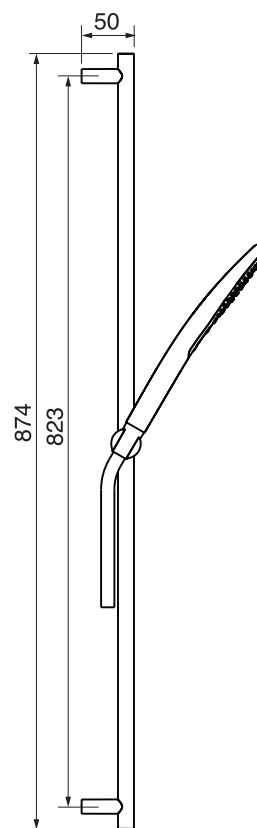

VOLERO #66SD41C

Square Shower Design – 3 outlets
Système de douche design carré – 3 sorties

 .99 Chrome

#om014

3/4" Thermostatic with 3 flow controls

Can add independent flow control
Integrated service stops, filters & back-flow preventers
13 GPM (49.2 L/min.)

Volero #66014T

Trim for rough-in om014

Order om014 rough-in separately
2³/₈" x 1⁸/₄"

Finish: Chrome (#99)

#6007

6" ceiling arm with square flange

1/2" Male NPT inlet
Sliding flange

Finish: Chrome (#99)

#6079

10" square thin rain head

4 mm in thickness
Easy clean nozzles
High polished stainless steel
2.5 GPM (9.5 L/min.)

Finish: Chrome (#99)

#75118

Shower rail kit

Includes bar, hose and hand shower
2 position spray
Easy clean nozzles
2.5 GPM (9.5 L/min.)

Finish: Chrome (#99)

360 #6038

Square wall supply elbow

1/2" male NPT inlet
Sliding flange

Finish: Chrome (#99)

Emotion #6047

Square flush mount body spray

Directional head
Easy clean nozzles
1.5 GPM (5.7 L/min.)