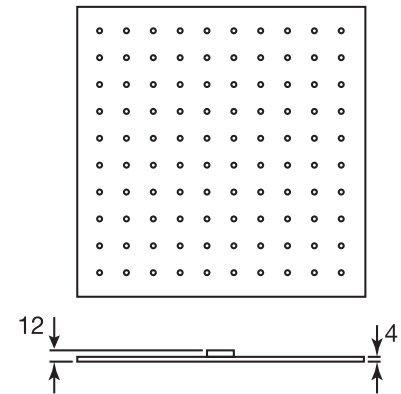

VOLERO #66SD41C

Square Shower Design – 3 outlets
Système de douche design carré – 3 sorties

 .99 Chrome

#om014

3/4" Thermostatic with 3 flow controls

Can add independent flow control
Integrated service stops, filters & back-flow preventers
13 GPM (49.2 L/min.)

Volero #66014T

Trim for rough-in om014

Order om014 rough-in separately
2³/₈" x 1⁸/₄"

Finish: Chrome (#99)

#6007

6" ceiling arm with square flange

1/2" Male NPT inlet
Sliding flange

Finish: Chrome (#99)

#6079

10" square thin rain head

4 mm in thickness
Easy clean nozzles
High polished stainless steel
2.5 GPM (9.5 L/min.)

Finish: Chrome (#99)

#75118

Shower rail kit

Includes bar, hose and hand shower
2 position spray
Easy clean nozzles
2.5 GPM (9.5 L/min.)