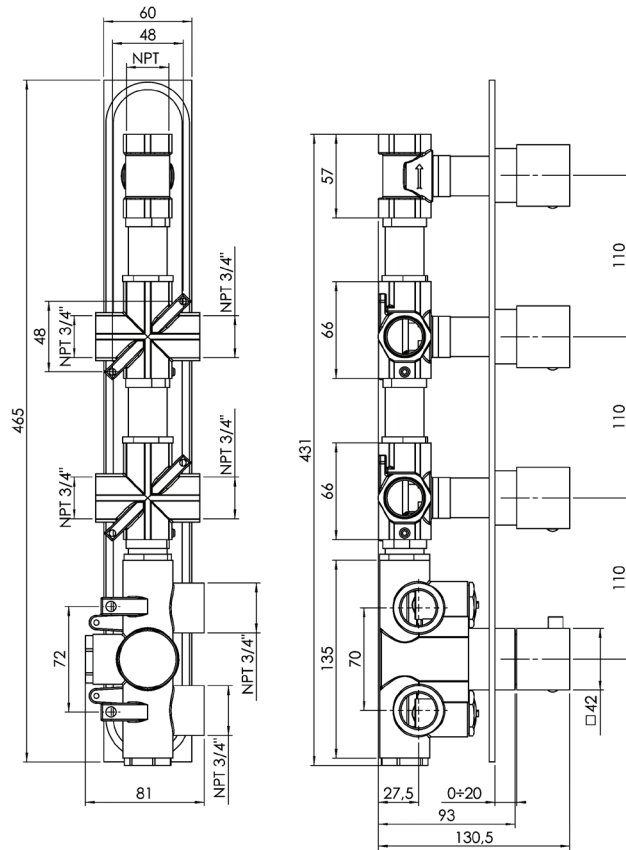

VOLERO #66SD41C

Square Shower Design – 3 outlets
Système de douche design carré – 3 sorties

 .99 Chrome

#om014

3/4" Thermostatic with 3 flow controls

Can add independent flow control
Integrated service stops, filters & back-flow preventers
13 GPM (49.2 L/min.)

Volero #66014T

Trim for rough-in om014

Order om014 rough-in separately
2³/₈" x 1⁸/₄"

Finish: Chrome (#99)

#6007

6" ceiling arm with square flange

1/2" Male NPT inlet
Sliding flange

Finish: Chrome (#99)

#6079

10" square thin rain head

4 mm in thickness
Easy clean nozzles
High polished stainless steel
2.5 GPM (9.5 L/min.)

Finish: Chrome (#99)

#75118

Shower rail kit

Includes bar, hose and hand shower
2 position spray
Easy clean nozzles
2.5 GPM (9.5 L/min.)

Finish: Chrome (#99)

360 #6038

Square wall supply elbow

1/2" male NPT inlet
Sliding flange

Finish: Chrome (#99)

Emotion #6047

Square flush mount body spray

Directional head
Easy clean nozzles
1.5 GPM (5.7 L/min.)