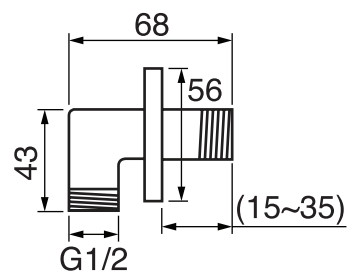

Volero #66014T

Trim for rough-in om014

Order om014 rough-in separately
2³/₈" x 1⁸/₄"

Finish: Chrome (#99)

#6007

6" ceiling arm with square flange

1/2" Male NPT inlet
Sliding flange

Finish: Chrome (#99)

#6079

10" square thin rain head

4 mm in thickness
Easy clean nozzles
High polished stainless steel
2.5 GPM (9.5 L/min.)

Finish: Chrome (#99)

#75118

Shower rail kit

Includes bar, hose and hand shower
2 position spray
Easy clean nozzles
2.5 GPM (9.5 L/min.)

Finish: Chrome (#99)

360 #6038

Square wall supply elbow

1/2" male NPT inlet
Sliding flange

Finish: Chrome (#99)

Emotion #6047

Square flush mount body spray

Directional head
Easy clean nozzles
1.5 GPM (5.7 L/min.)