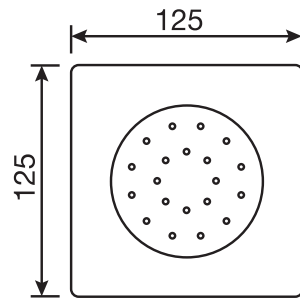

Volero #66014T

Trim for rough-in om014

Order om014 rough-in separately
2³/₈" x 1⁸/₄"

Finish: Chrome (#99)

#6007

6" ceiling arm with square flange

1/2" Male NPT inlet
Sliding flange

Finish: Chrome (#99)

#6079

10" square thin rain head

4 mm in thickness
Easy clean nozzles
High polished stainless steel
2.5 GPM (9.5 L/min.)

Finish: Chrome (#99)

#75118

Shower rail kit

Includes bar, hose and hand shower
2 position spray
Easy clean nozzles
2.5 GPM (9.5 L/min.)

Finish: Chrome (#99)

360 #6038

Square wall supply elbow

1/2" male NPT inlet
Sliding flange

Finish: Chrome (#99)

Emotion #6047

Square flush mount body spray

Directional head
Easy clean nozzles
1.5 GPM (5.7 L/min.)