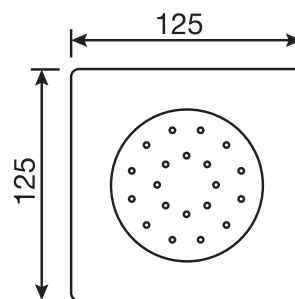

Emotion #6047

Square flush mount body spray

Directional head
Easy clean nozzles
1.5 GPM (5.7 L/min.)

Finish: Chrome (#99)