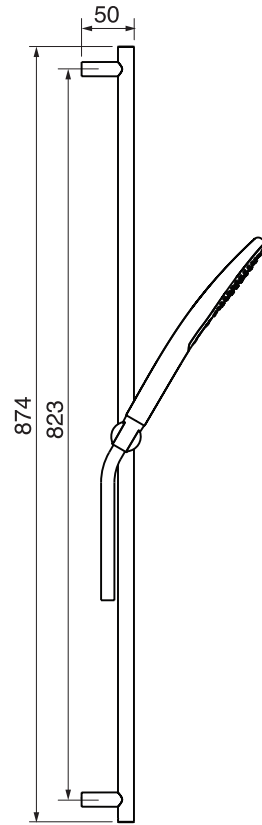

CaBano

Specs Sheet
Fiche technique

VOLERO #66SD41

Square Shower Design – 3 outlets
Système de douche design carré – 3 sorties

 .99 Chrome

#om014

3/4" Thermostatic with 3 flow controls

Can add independent flow control
Integrated service stops, filters & back-flow preventers
13 GPM (49.2 L/min.)

#6019

18" shower arm with square flange

1/2" Male NPT inlet
Sliding flange

Finish: Chrome (#99)

#6079

10" square thin rain head

4 mm in thickness
Easy clean nozzles
High polished stainless steel
2.5 GPM (9.5 L/min.)

Finish: Chrome (#99)

#75118

Shower rail kit

Includes bar, hose and hand shower
2 position spray
Easy clean nozzles
2.5 GPM (9.5 L/min.)

Finish: Chrome (#99)

360 #6038

Square wall supply elbow

1/2" male NPT inlet
Sliding flange

Finish: Chrome (#99)

Emotion #6047

Square flush mount body spray

Directional head
Easy clean nozzles
1.5 GPM (5.7 L/min.)

Finish: Chrome (#99)