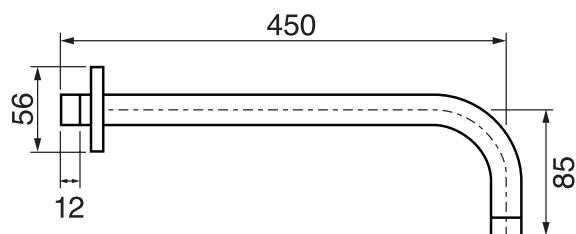

CaBano

Specs Sheet
Fiche technique

VOLERO #66SD41

Square Shower Design – 3 outlets
Système de douche design carré – 3 sorties

 .99 Chrome

#om014

3/4" Thermostatic with 3 flow controls

Can add independent flow control
Integrated service stops, filters & back-flow preventers
13 GPM (49.2 L/min.)

#6019

18" shower arm with square flange

1/2" Male NPT inlet
Sliding flange

Finish: Chrome (#99)

#6079

10" square thin rain head

4 mm in thickness
Easy clean nozzles
High polished stainless steel
2.5 GPM (9.5 L/min.)

Finish: Chrome (#99)

#75118

Shower rail kit

Includes bar, hose and hand shower
2 position spray
Easy clean nozzles
2.5 GPM (9.5 L/min.)

Finish: Chrome (#99)

360 #6038

Square wall supply elbow

1/2" male NPT inlet
Sliding flange

Finish: Chrome (#99)

Emotion #6047

Square flush mount body spray

Directional head
Easy clean nozzles
1.5 GPM (5.7 L/min.)

Finish: Chrome (#99)