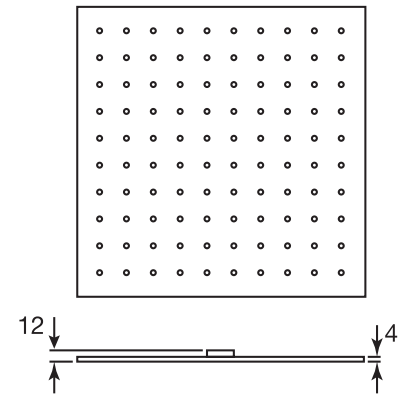

CaBano

Specs Sheet
Fiche technique

VOLERO #66SD41

Square Shower Design – 3 outlets
Système de douche design carré – 3 sorties

 .99 Chrome

#om014

3/4" Thermostatic with 3 flow controls

Can add independent flow control
Integrated service stops, filters & back-flow preventers
13 GPM (49.2 L/min.)

#6019

18" shower arm with square flange

1/2" Male NPT inlet
Sliding flange

Finish: Chrome (#99)

#6079

10" square thin rain head

4 mm in thickness
Easy clean nozzles
High polished stainless steel
2.5 GPM (9.5 L/min.)

Finish: Chrome (#99)

#75118

Shower rail kit

Includes bar, hose and hand shower
2 position spray
Easy clean nozzles
2.5 GPM (9.5 L/min.)

Finish: Chrome (#99)

360 #6038

Square wall supply elbow

1/2" male NPT inlet
Sliding flange