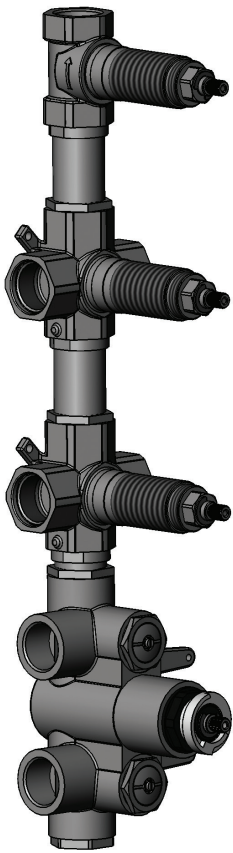

CaBano

Specs Sheet
Fiche technique

VOLERO #66SD41

Square Shower Design – 3 outlets
Système de douche design carré – 3 sorties

 .99 Chrome

#om014

3/4" Thermostatic with 3 flow controls

Can add independent flow control
Integrated service stops, filters & back-flow preventers
13 GPM (49.2 L/min.)

#6019

18" shower arm with square flange

1/2" Male NPT inlet
Sliding flange

Finish: Chrome (#99)

#6079

10" square thin rain head

4 mm in thickness
Easy clean nozzles
High polished stainless steel
2.5 GPM (9.5 L/min.)

Finish: Chrome (#99)

#75118

Shower rail kit

Includes bar, hose and hand shower
2 position spray
Easy clean nozzles
2.5 GPM (9.5 L/min.)

Finish: Chrome (#99)

360 #6038

Square wall supply elbow

1/2" male NPT inlet
Sliding flange

Finish: Chrome (#99)

Emotion #6047

Square flush mount body spray

Directional head
Easy clean nozzles
1.5 GPM (5.7 L/min.)

Finish: Chrome (#99)