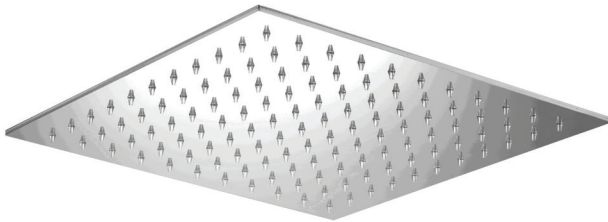

CaBano

Specs Sheet
Fiche technique

VOLERO #66SD41

Square Shower Design – 3 outlets
Système de douche design carré – 3 sorties

 .99 Chrome

#om014

3/4" Thermostatic with 3 flow controls

Can add independent flow control
Integrated service stops, filters & back-flow preventers
13 GPM (49.2 L/min.)

#6019

18" shower arm with square flange

1/2" Male NPT inlet
Sliding flange

Finish: Chrome (#99)

#6079

10" square thin rain head

4 mm in thickness
Easy clean nozzles
High polished stainless steel
2.5 GPM (9.5 L/min.)

Finish: Chrome (#99)

#75118

Shower rail kit

Includes bar, hose and hand shower
2 position spray
Easy clean nozzles
2.5 GPM (9.5 L/min.)

Finish: Chrome (#99)

360 #6038

Square wall supply elbow

1/2" male NPT inlet
Sliding flange

Finish: Chrome (#99)

Emotion #6047

Square flush mount body spray

Directional head
Easy clean nozzles
1.5 GPM (5.7 L/min.)

Finish: Chrome (#99)