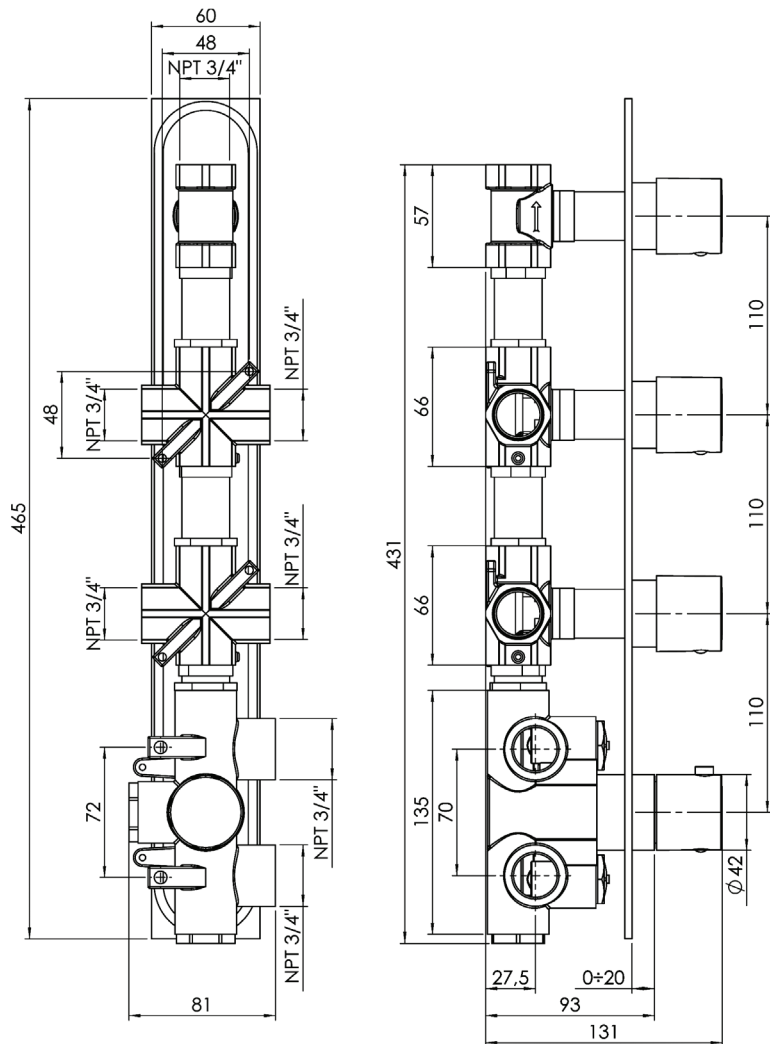

CaBano

Specs Sheet
Fiche technique

VOLERO #66SD41

Square Shower Design – 3 outlets
Système de douche design carré – 3 sorties

 .99 Chrome

#om014

3/4" Thermostatic with 3 flow controls

Can add independent flow control
Integrated service stops, filters & back-flow preventers
13 GPM (49.2 L/min.)

#6019

18" shower arm with square flange

1/2" Male NPT inlet
Sliding flange

Finish: Chrome (#99)

#6079

10" square thin rain head

4 mm in thickness
Easy clean nozzles
High polished stainless steel
2.5 GPM (9.5 L/min.)

Finish: Chrome (#99)

#75118

Shower rail kit

Includes bar, hose and hand shower
2 position spray
Easy clean nozzles
2.5 GPM (9.5 L/min.)

Finish: Chrome (#99)

360 #6038

Square wall supply elbow

1/2" male NPT inlet
Sliding flange

Finish: Chrome (#99)

Emotion #6047

Square flush mount body spray

Directional head
Easy clean nozzles
1.5 GPM (5.7 L/min.)

Finish: Chrome (#99)