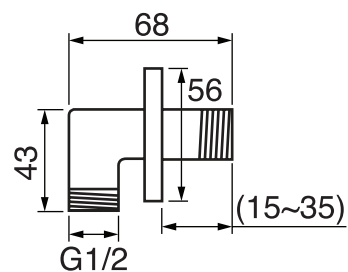

CaBano

Specs Sheet
Fiche technique

VOLERO #66SD41

Square Shower Design – 3 outlets
Système de douche design carré – 3 sorties

 .99 Chrome

#om014

3/4" Thermostatic with 3 flow controls

Can add independent flow control
Integrated service stops, filters & back-flow preventers
13 GPM (49.2 L/min.)

#6019

18" shower arm with square flange

1/2" Male NPT inlet
Sliding flange

Finish: Chrome (#99)

#6079

10" square thin rain head

4 mm in thickness
Easy clean nozzles
High polished stainless steel
2.5 GPM (9.5 L/min.)

Finish: Chrome (#99)

#75118

Shower rail kit

Includes bar, hose and hand shower
2 position spray
Easy clean nozzles
2.5 GPM (9.5 L/min.)

Finish: Chrome (#99)

360 #6038

Square wall supply elbow

1/2" male NPT inlet
Sliding flange

Finish: Chrome (#99)

Emotion #6047

Square flush mount body spray

Directional head
Easy clean nozzles
1.5 GPM (5.7 L/min.)

Finish: Chrome (#99)