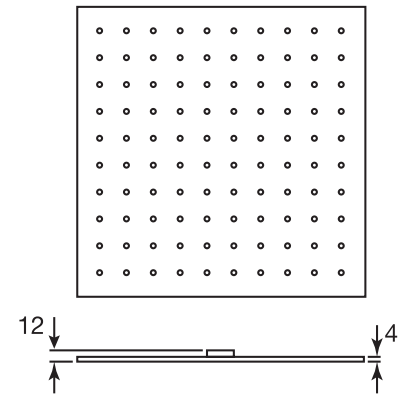

CaBano

Specs Sheet
Fiche technique

VOLERO #66SD40C

Square Shower Design – 2 outlets
Système de douche design carré – 2 sorties

 .99 Chrome

#om013

3/4" Thermostatic with 2 flow controls

Can add independent flow control
Integrated service stops, filters & back-flow preventers
Rough-in can be mounted horizontally or vertically
13 GPM (49.2 L/min.)

#6007

6" ceiling arm with square flange

1/2" Male NPT inlet
Sliding flange

Finish: Chrome (#99)

#6079

10" square thin rain head

4 mm in thickness
Easy clean nozzles
High polished stainless steel
2.5 GPM (9.5 L/min.)

Finish: Chrome (#99)

#75118

Shower rail kit

Includes bar, hose and hand shower
2 position spray
Easy clean nozzles
2.5 GPM (9.5 L/min.)

Finish: Chrome (#99)

360 #6038

Square wall supply elbow

1/2" male NPT inlet
Sliding flange