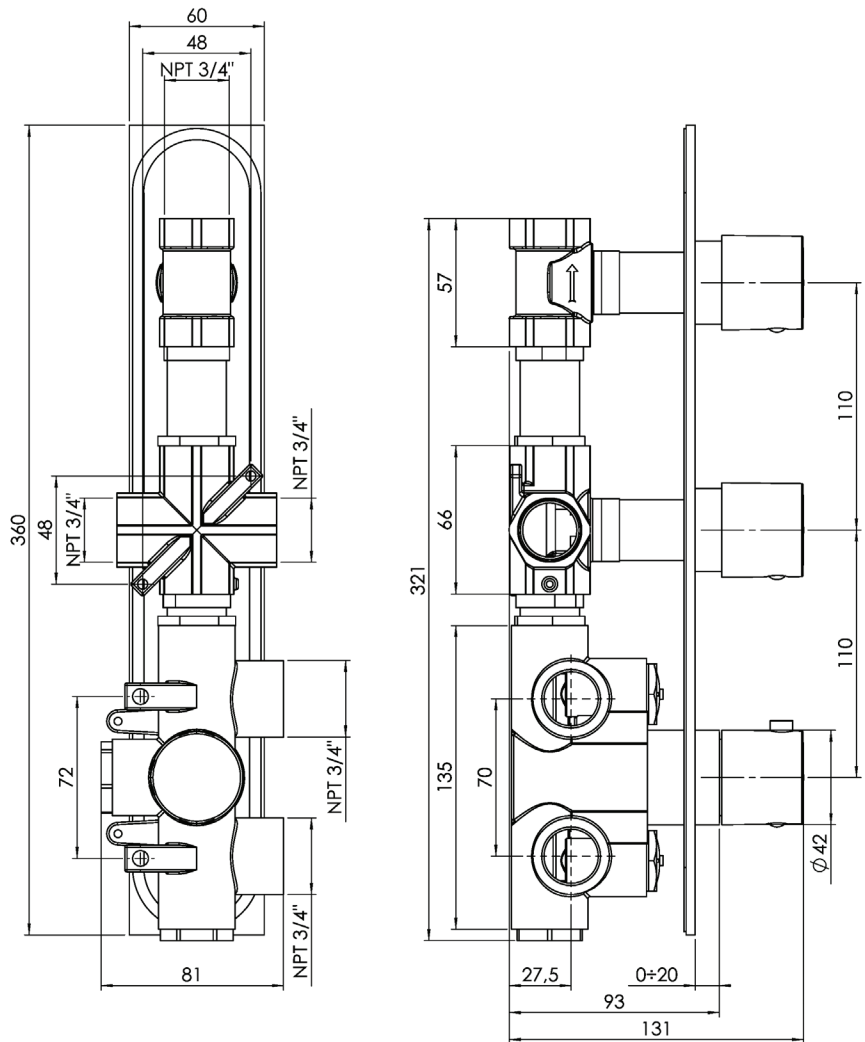

CaBano

Specs Sheet
Fiche technique

VOLERO #66SD40C

Square Shower Design – 2 outlets
Système de douche design carré – 2 sorties

 .99 Chrome

#om013

3/4" Thermostatic with 2 flow controls

Can add independent flow control
Integrated service stops, filters & back-flow preventers
Rough-in can be mounted horizontally or vertically
13 GPM (49.2 L/min.)

#6007

6" ceiling arm with square flange

1/2" Male NPT inlet
Sliding flange

Finish: Chrome (#99)

#6079

10" square thin rain head

4 mm in thickness
Easy clean nozzles
High polished stainless steel
2.5 GPM (9.5 L/min.)

Finish: Chrome (#99)

#75118

Shower rail kit

Includes bar, hose and hand shower
2 position spray
Easy clean nozzles
2.5 GPM (9.5 L/min.)

Finish: Chrome (#99)

360 #6038

Square wall supply elbow

1/2" male NPT inlet
Sliding flange