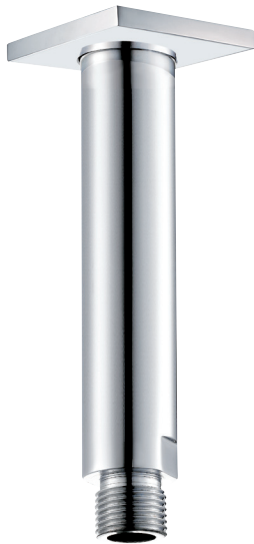

CaBano

Specs Sheet
Fiche technique

VOLERO #66SD40C

Square Shower Design – 2 outlets
Système de douche design carré – 2 sorties

 .99 Chrome

#om013

3/4" Thermostatic with 2 flow controls

Can add independent flow control
Integrated service stops, filters & back-flow preventers
Rough-in can be mounted horizontally or vertically
13 GPM (49.2 L/min.)

#6007

6" ceiling arm with square flange

1/2" Male NPT inlet
Sliding flange

Finish: Chrome (#99)

#6079

10" square thin rain head

4 mm in thickness
Easy clean nozzles
High polished stainless steel
2.5 GPM (9.5 L/min.)

Finish: Chrome (#99)

#75118

Shower rail kit

Includes bar, hose and hand shower
2 position spray
Easy clean nozzles
2.5 GPM (9.5 L/min.)

Finish: Chrome (#99)

360 #6038

Square wall supply elbow

1/2" male NPT inlet
Sliding flange

Finish: Chrome (#99)