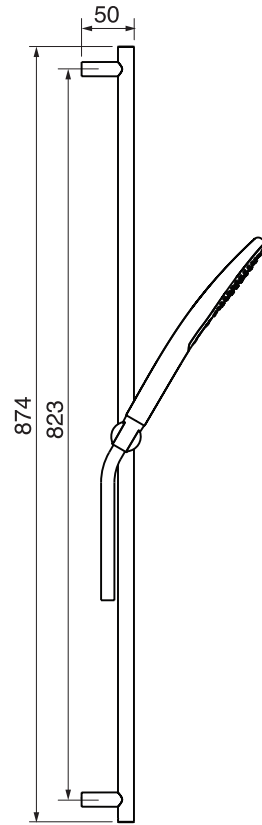

CaBano

Specs Sheet
Fiche technique

VOLERO #66SD40C

Square Shower Design – 2 outlets
Système de douche design carré – 2 sorties

 .99 Chrome

#om013

3/4" Thermostatic with 2 flow controls

Can add independent flow control
Integrated service stops, filters & back-flow preventers
Rough-in can be mounted horizontally or vertically
13 GPM (49.2 L/min.)

#6007

6" ceiling arm with square flange

1/2" Male NPT inlet
Sliding flange

Finish: Chrome (#99)

#6079

10" square thin rain head

4 mm in thickness
Easy clean nozzles
High polished stainless steel
2.5 GPM (9.5 L/min.)

Finish: Chrome (#99)

#75118

Shower rail kit

Includes bar, hose and hand shower
2 position spray
Easy clean nozzles
2.5 GPM (9.5 L/min.)

Finish: Chrome (#99)

360 #6038

Square wall supply elbow

1/2" male NPT inlet
Sliding flange