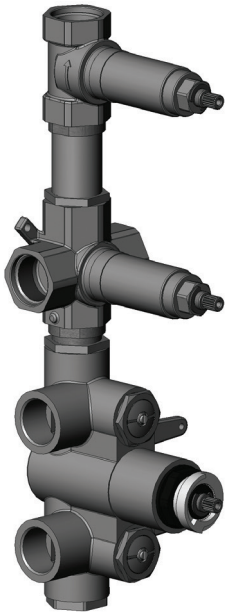

CaBano

Specs Sheet
Fiche technique

VOLERO #66SD40C

Square Shower Design – 2 outlets
Système de douche design carré – 2 sorties

 .99 Chrome

#om013

3/4" Thermostatic with 2 flow controls

Can add independent flow control
Integrated service stops, filters & back-flow preventers
Rough-in can be mounted horizontally or vertically
13 GPM (49.2 L/min.)

#6007

6" ceiling arm with square flange

1/2" Male NPT inlet
Sliding flange

Finish: Chrome (#99)

#6079

10" square thin rain head

4 mm in thickness
Easy clean nozzles
High polished stainless steel
2.5 GPM (9.5 L/min.)

Finish: Chrome (#99)

#75118

Shower rail kit

Includes bar, hose and hand shower
2 position spray
Easy clean nozzles
2.5 GPM (9.5 L/min.)

Finish: Chrome (#99)

360 #6038

Square wall supply elbow

1/2" male NPT inlet
Sliding flange