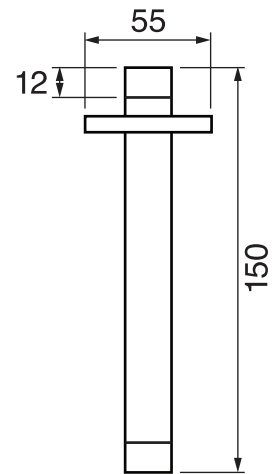

CaBano

Specs Sheet
Fiche technique

VOLERO #66SD40C

Square Shower Design – 2 outlets
Système de douche design carré – 2 sorties

 .99 Chrome

#om013

3/4" Thermostatic with 2 flow controls

Can add independent flow control
Integrated service stops, filters & back-flow preventers
Rough-in can be mounted horizontally or vertically
13 GPM (49.2 L/min.)

#6007

6" ceiling arm with square flange

1/2" Male NPT inlet
Sliding flange

Finish: Chrome (#99)

#6079

10" square thin rain head

4 mm in thickness
Easy clean nozzles
High polished stainless steel
2.5 GPM (9.5 L/min.)

Finish: Chrome (#99)

#75118

Shower rail kit

Includes bar, hose and hand shower
2 position spray
Easy clean nozzles
2.5 GPM (9.5 L/min.)

Finish: Chrome (#99)

360 #6038

Square wall supply elbow

1/2" male NPT inlet
Sliding flange