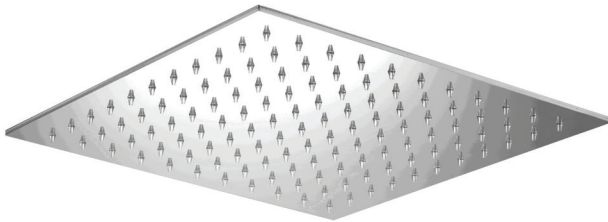

CaBano

Specs Sheet
Fiche technique

VOLERO #66SD40C

Square Shower Design – 2 outlets
Système de douche design carré – 2 sorties

 .99 Chrome

#om013

3/4" Thermostatic with 2 flow controls

Can add independent flow control
Integrated service stops, filters & back-flow preventers
Rough-in can be mounted horizontally or vertically
13 GPM (49.2 L/min.)

#6007

6" ceiling arm with square flange

1/2" Male NPT inlet
Sliding flange

Finish: Chrome (#99)

#6079

10" square thin rain head

4 mm in thickness
Easy clean nozzles
High polished stainless steel
2.5 GPM (9.5 L/min.)

Finish: Chrome (#99)

#75118

Shower rail kit

Includes bar, hose and hand shower
2 position spray
Easy clean nozzles
2.5 GPM (9.5 L/min.)

Finish: Chrome (#99)

360 #6038

Square wall supply elbow

1/2" male NPT inlet
Sliding flange

Finish: Chrome (#99)