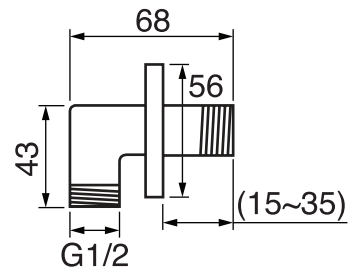

CaBano

Specs Sheet
Fiche technique

VOLERO #66SD40C

Square Shower Design – 2 outlets
Système de douche design carré – 2 sorties

 .99 Chrome

#om013

3/4" Thermostatic with 2 flow controls

Can add independent flow control
Integrated service stops, filters & back-flow preventers
Rough-in can be mounted horizontally or vertically
13 GPM (49.2 L/min.)

Finish: Chrome (#99)

#75118

Shower rail kit

Includes bar, hose and hand shower
2 position spray
Easy clean nozzles
2.5 GPM (9.5 L/min.)

Finish: Chrome (#99)

360 #6038

Square wall supply elbow

1/2" male NPT inlet
Sliding flange