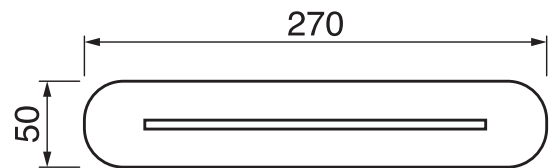

CaBano

Specs Sheet
Fiche technique

VOLERO #66SD35

Round Shower Design – 3 outlets
Système de douche design rond – 3 sorties

 .99 Chrome

#om014

3/4" Thermostatic with 3 flow controls

Can add independent flow control
Integrated service stops, filters & back-flow preventers
13 GPM (49.2 L/min.)

Volero #66014RT

Trim for rough-in om014

Order om014 rough-in separately
2³/₈" x 18¹/₄"

Finish: Chrome (#99)

#6006

6" ceiling arm with round flange

1/2" Male NPT inlet
Sliding flange

Finish: Chrome (#99)

#6027

12" round thin rain head

4 mm in thickness
Easy clean nozzles
High polished stainless steel
2.5 GPM (9.5 L/min.)

Finish: Chrome (#99)

#6054

Cascading chute

6.5 GPM (24.6 L/min.)

Finish: Chrome (#99)

#75118

Shower rail kit

Includes bar, hose and hand shower
2 position spray
Easy clean nozzles
2.5 GPM (9.5 L/min.)

Finish: Chrome (#99)

#6032

Round wall supply elbow

1/2" female inlet

Finish: Chrome (#99)