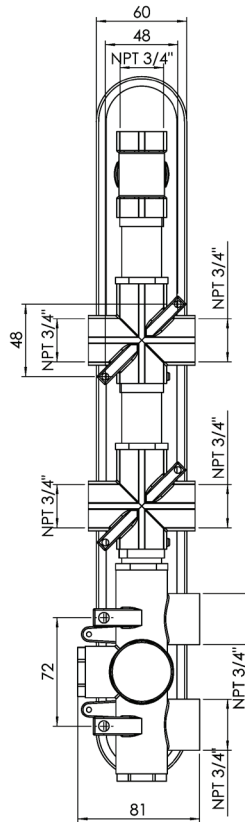

CaBano

Specs Sheet
Fiche technique

VOLERO #66SD35

Round Shower Design – 3 outlets
Système de douche design rond – 3 sorties

 .99 Chrome

#om014

3/4" Thermostatic with 3 flow controls

Can add independent flow control
Integrated service stops, filters & back-flow preventers
13 GPM (49.2 L/min.)

Volero #66014RT

Trim for rough-in om014

Order om014 rough-in separately
2³/₈" x 18¹/₄"

Finish: Chrome (#99)

#6006

6" ceiling arm with round flange

1/2" Male NPT inlet
Sliding flange

Finish: Chrome (#99)

#6027

12" round thin rain head

4 mm in thickness
Easy clean nozzles
High polished stainless steel
2.5 GPM (9.5 L/min.)

Finish: Chrome (#99)

#6054

Cascading chute

6.5 GPM (24.6 L/min.)

Finish: Chrome (#99)

#75118

Shower rail kit

Includes bar, hose and hand shower
2 position spray
Easy clean nozzles
2.5 GPM (9.5 L/min.)

Finish: Chrome (#99)

#6032

Round wall supply elbow

1/2" female inlet

Finish: Chrome (#99)