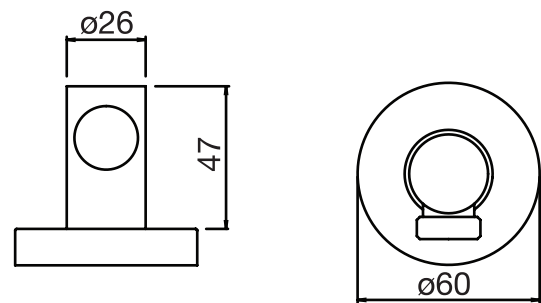

CaBano

Specs Sheet
Fiche technique

VOLERO #66SD35

Round Shower Design – 3 outlets
Système de douche design rond – 3 sorties

 .99 Chrome

#om014

3/4" Thermostatic with 3 flow controls

Can add independent flow control
Integrated service stops, filters & back-flow preventers
13 GPM (49.2 L/min.)

Volero #66014RT

Trim for rough-in om014

Order om014 rough-in separately
2³/₈" x 18¹/₄"

Finish: Chrome (#99)

#6006

6" ceiling arm with round flange

1/2" Male NPT inlet
Sliding flange

Finish: Chrome (#99)

#6027

12" round thin rain head

4 mm in thickness
Easy clean nozzles
High polished stainless steel
2.5 GPM (9.5 L/min.)

Finish: Chrome (#99)

#6054

Cascading chute

6.5 GPM (24.6 L/min.)

Finish: Chrome (#99)

#75118

Shower rail kit

Includes bar, hose and hand shower
2 position spray
Easy clean nozzles
2.5 GPM (9.5 L/min.)

Finish: Chrome (#99)

#6032

Round wall supply elbow

1/2" female inlet

Finish: Chrome (#99)