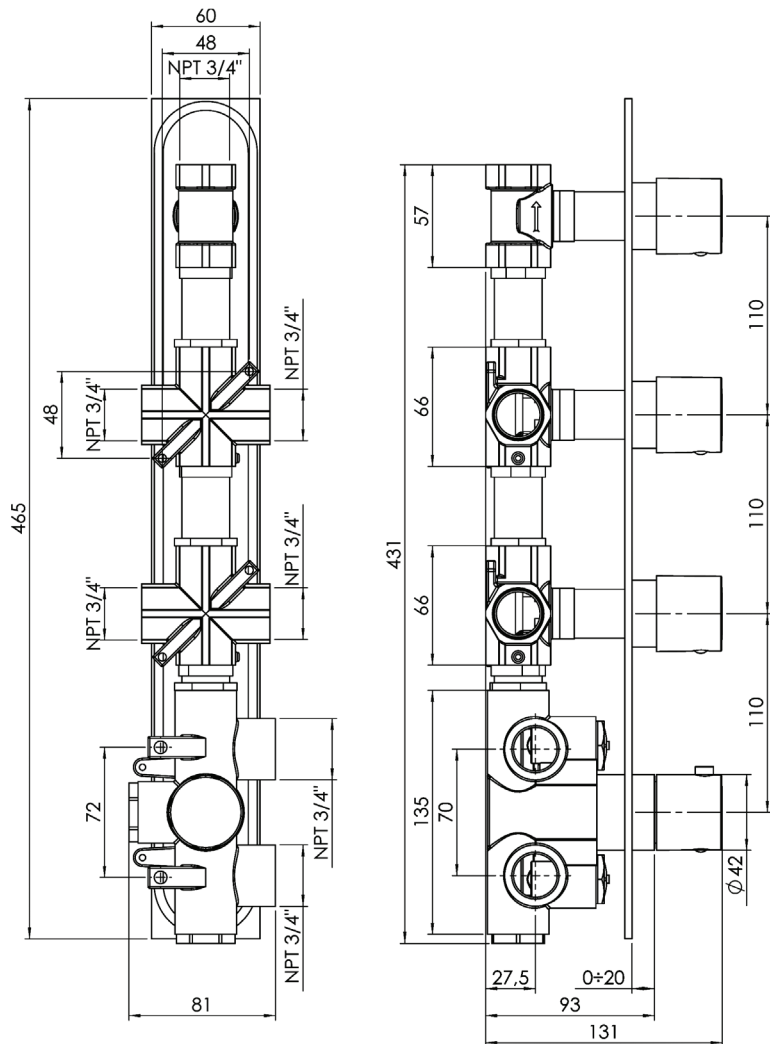

CaBano

Specs Sheet
Fiche technique

VOLERO #66SD35

Round Shower Design – 3 outlets
Système de douche design rond – 3 sorties

 .99 Chrome

#om014

3/4" Thermostatic with 3 flow controls

Can add independent flow control
Integrated service stops, filters & back-flow preventers
13 GPM (49.2 L/min.)

Volero #66014RT

Trim for rough-in om014

Order om014 rough-in separately
2³/₈" x 18¹/₄"

Finish: Chrome (#99)

#6006

6" ceiling arm with round flange

1/2" Male NPT inlet
Sliding flange

Finish: Chrome (#99)

#6027

12" round thin rain head

4 mm in thickness
Easy clean nozzles
High polished stainless steel
2.5 GPM (9.5 L/min.)

Finish: Chrome (#99)

#6054

Cascading chute

6.5 GPM (24.6 L/min.)

Finish: Chrome (#99)

#75118

Shower rail kit

Includes bar, hose and hand shower
2 position spray
Easy clean nozzles
2.5 GPM (9.5 L/min.)

Finish: Chrome (#99)

#6032

Round wall supply elbow

1/2" female inlet

Finish: Chrome (#99)