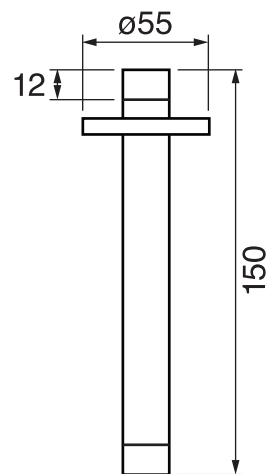

CaBano

Specs Sheet
Fiche technique

VOLERO #66SD35

Round Shower Design – 3 outlets
Système de douche design rond – 3 sorties

 .99 Chrome

#om014

3/4" Thermostatic with 3 flow controls

Can add independent flow control
Integrated service stops, filters & back-flow preventers
13 GPM (49.2 L/min.)

Volero #66014RT

Trim for rough-in om014

Order om014 rough-in separately
2³/₈" x 18¹/₄"

Finish: Chrome (#99)

#6006

6" ceiling arm with round flange

1/2" Male NPT inlet
Sliding flange

Finish: Chrome (#99)

#6027

12" round thin rain head

4 mm in thickness
Easy clean nozzles
High polished stainless steel
2.5 GPM (9.5 L/min.)

Finish: Chrome (#99)

#6054

Cascading chute

6.5 GPM (24.6 L/min.)

Finish: Chrome (#99)

#75118

Shower rail kit

Includes bar, hose and hand shower
2 position spray
Easy clean nozzles
2.5 GPM (9.5 L/min.)

Finish: Chrome (#99)

#6032

Round wall supply elbow

1/2" female inlet

Finish: Chrome (#99)