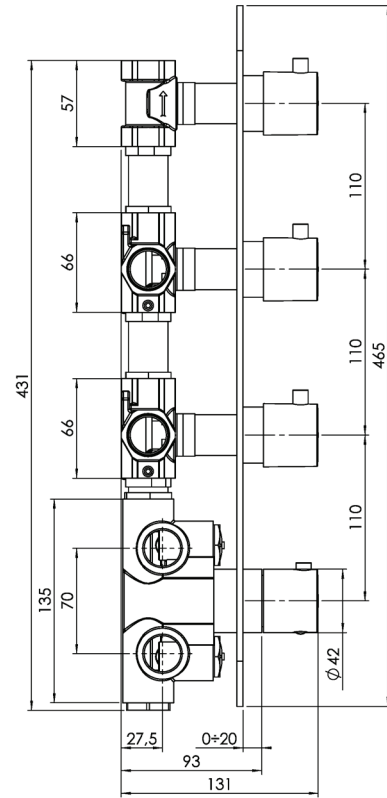

CaBano

Specs Sheet
Fiche technique

VOLERO #66SD35

Round Shower Design – 3 outlets
Système de douche design rond – 3 sorties

 .99 Chrome

#om014

3/4" Thermostatic with 3 flow controls

Can add independent flow control
Integrated service stops, filters & back-flow preventers
13 GPM (49.2 L/min.)

Volero #66014RT

Trim for rough-in om014

Order om014 rough-in separately
2³/₈" x 18¹/₄"

Finish: Chrome (#99)

#6006

6" ceiling arm with round flange

1/2" Male NPT inlet
Sliding flange

Finish: Chrome (#99)

#6027

12" round thin rain head

4 mm in thickness
Easy clean nozzles
High polished stainless steel
2.5 GPM (9.5 L/min.)

Finish: Chrome (#99)

#6054

Cascading chute

6.5 GPM (24.6 L/min.)

Finish: Chrome (#99)

#75118

Shower rail kit

Includes bar, hose and hand shower
2 position spray
Easy clean nozzles
2.5 GPM (9.5 L/min.)

Finish: Chrome (#99)

#6032

Round wall supply elbow

1/2" female inlet

Finish: Chrome (#99)