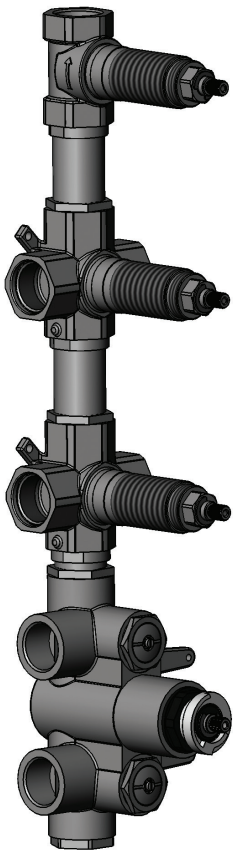

CaBano

Specs Sheet
Fiche technique

VOLERO #66SD35

Round Shower Design – 3 outlets
Système de douche design rond – 3 sorties

 .99 Chrome

#om014

3/4" Thermostatic with 3 flow controls

Can add independent flow control
Integrated service stops, filters & back-flow preventers
13 GPM (49.2 L/min.)

Volero #66014RT

Trim for rough-in om014

Order om014 rough-in separately
2³/₈" x 18¹/₄"

Finish: Chrome (#99)

#6006

6" ceiling arm with round flange

1/2" Male NPT inlet
Sliding flange

Finish: Chrome (#99)

#6027

12" round thin rain head

4 mm in thickness
Easy clean nozzles
High polished stainless steel
2.5 GPM (9.5 L/min.)

Finish: Chrome (#99)

#6054

Cascading chute

6.5 GPM (24.6 L/min.)

Finish: Chrome (#99)

#75118

Shower rail kit

Includes bar, hose and hand shower
2 position spray
Easy clean nozzles
2.5 GPM (9.5 L/min.)

Finish: Chrome (#99)

#6032

Round wall supply elbow

1/2" female inlet

Finish: Chrome (#99)