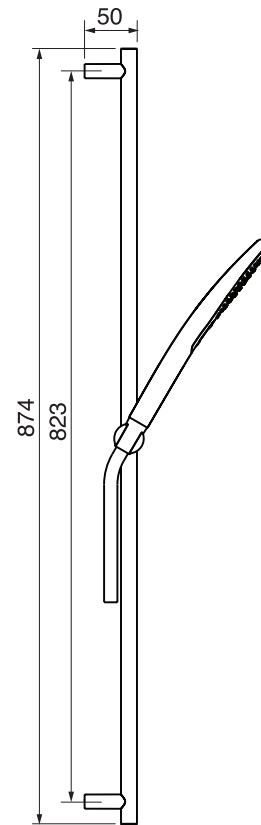

CaBano

Specs Sheet
Fiche technique

VOLERO #66SD35

Round Shower Design – 3 outlets
Système de douche design rond – 3 sorties

 .99 Chrome

#om014

3/4" Thermostatic with 3 flow controls

Can add independent flow control
Integrated service stops, filters & back-flow preventers
13 GPM (49.2 L/min.)

Volero #66014RT

Trim for rough-in om014

Order om014 rough-in separately
2³/₈" x 18¹/₄"

Finish: Chrome (#99)

#6006

6" ceiling arm with round flange

1/2" Male NPT inlet
Sliding flange

Finish: Chrome (#99)

#6027

12" round thin rain head

4 mm in thickness
Easy clean nozzles
High polished stainless steel
2.5 GPM (9.5 L/min.)

Finish: Chrome (#99)

#6054

Cascading chute

6.5 GPM (24.6 L/min.)

Finish: Chrome (#99)

#75118

Shower rail kit

Includes bar, hose and hand shower
2 position spray
Easy clean nozzles
2.5 GPM (9.5 L/min.)

Finish: Chrome (#99)

#6032

Round wall supply elbow

1/2" female inlet

Finish: Chrome (#99)