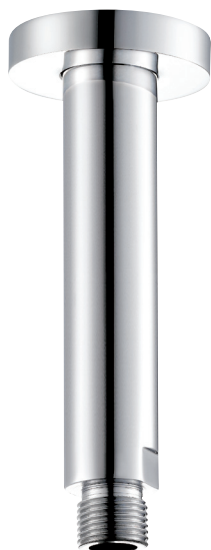

CaBano

Specs Sheet
Fiche technique

VOLERO #66SD35

Round Shower Design – 3 outlets
Système de douche design rond – 3 sorties

 .99 Chrome

#om014

3/4" Thermostatic with 3 flow controls

Can add independent flow control
Integrated service stops, filters & back-flow preventers
13 GPM (49.2 L/min.)

Volero #66014RT

Trim for rough-in om014

Order om014 rough-in separately
2³/₈" x 18¹/₄"

Finish: Chrome (#99)

#6006

6" ceiling arm with round flange

1/2" Male NPT inlet
Sliding flange

Finish: Chrome (#99)

#6027

12" round thin rain head

4 mm in thickness
Easy clean nozzles
High polished stainless steel
2.5 GPM (9.5 L/min.)

Finish: Chrome (#99)

#6054

Cascading chute

6.5 GPM (24.6 L/min.)

Finish: Chrome (#99)

#75118

Shower rail kit

Includes bar, hose and hand shower
2 position spray
Easy clean nozzles
2.5 GPM (9.5 L/min.)

Finish: Chrome (#99)

#6032

Round wall supply elbow

1/2" female inlet

Finish: Chrome (#99)