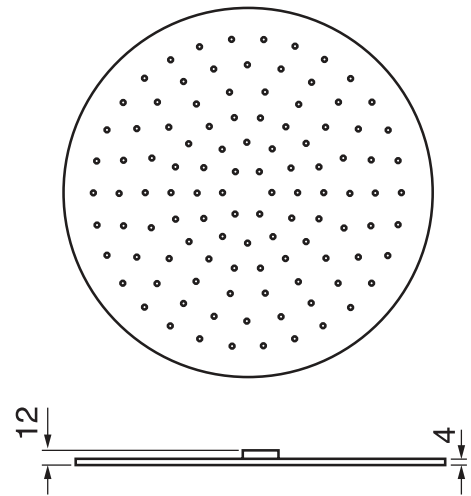

CaBano

Specs Sheet
Fiche technique

VOLERO #66SD32C

Round Shower Design – 2 outlets
Système de douche design rond – 2 sorties

 .99 Chrome

#6006

6" ceiling arm with round flange

1/2" Male NPT inlet
Sliding flange

Finish: Chrome (#99)

#6024

10" round thin rain head

4 mm in thickness
Easy clean nozzles
High polished stainless steel
2.5 GPM (9.5 L/min.)

Finish: Chrome (#99)

#75118

Shower rail kit

Includes bar, hose and hand shower
2 position spray
Easy clean nozzles
2.5 GPM (9.5 L/min.)

Finish: Chrome (#99)

#6032

Round wall supply elbow

1/2" female inlet

Finish: Chrome (#99)