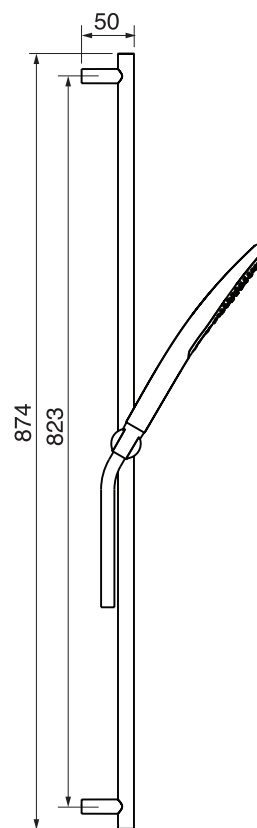

CaBano

Specs Sheet
Fiche technique

VOLERO #66SD32C

Round Shower Design – 2 outlets
Système de douche design rond – 2 sorties

 .99 Chrome

#6006

6" ceiling arm with round flange

1/2" Male NPT inlet
Sliding flange

Finish: Chrome (#99)

#6024

10" round thin rain head

4 mm in thickness
Easy clean nozzles
High polished stainless steel
2.5 GPM (9.5 L/min.)

Finish: Chrome (#99)

#75118

Shower rail kit

Includes bar, hose and hand shower
2 position spray
Easy clean nozzles
2.5 GPM (9.5 L/min.)

Finish: Chrome (#99)

#6032

Round wall supply elbow

1/2" female inlet

Finish: Chrome (#99)