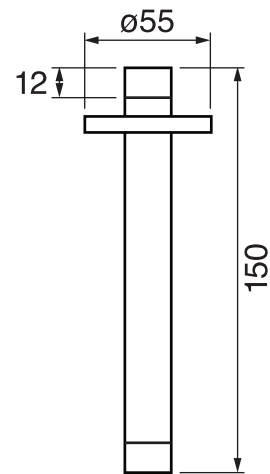

CaBano

Specs Sheet
Fiche technique

VOLERO #66SD32C

Round Shower Design – 2 outlets
Système de douche design rond – 2 sorties

 .99 Chrome

#6006

6" ceiling arm with round flange

1/2" Male NPT inlet
Sliding flange

Finish: Chrome (#99)

#6024

10" round thin rain head

4 mm in thickness
Easy clean nozzles
High polished stainless steel
2.5 GPM (9.5 L/min.)

Finish: Chrome (#99)

#75118

Shower rail kit

Includes bar, hose and hand shower
2 position spray
Easy clean nozzles
2.5 GPM (9.5 L/min.)

Finish: Chrome (#99)

#6032

Round wall supply elbow

1/2" female inlet

Finish: Chrome (#99)