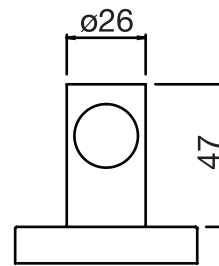

CaBano

Specs Sheet
Fiche technique

VOLERO #66SD32C

Round Shower Design – 2 outlets
Système de douche design rond – 2 sorties

 .99 Chrome

#6006

6" ceiling arm with round flange

1/2" Male NPT inlet
Sliding flange

Finish: Chrome (#99)

#6024

10" round thin rain head

4 mm in thickness
Easy clean nozzles
High polished stainless steel
2.5 GPM (9.5 L/min.)

Finish: Chrome (#99)

#75118

Shower rail kit

Includes bar, hose and hand shower
2 position spray
Easy clean nozzles
2.5 GPM (9.5 L/min.)

Finish: Chrome (#99)

#6032

Round wall supply elbow

1/2" female inlet

Finish: Chrome (#99)