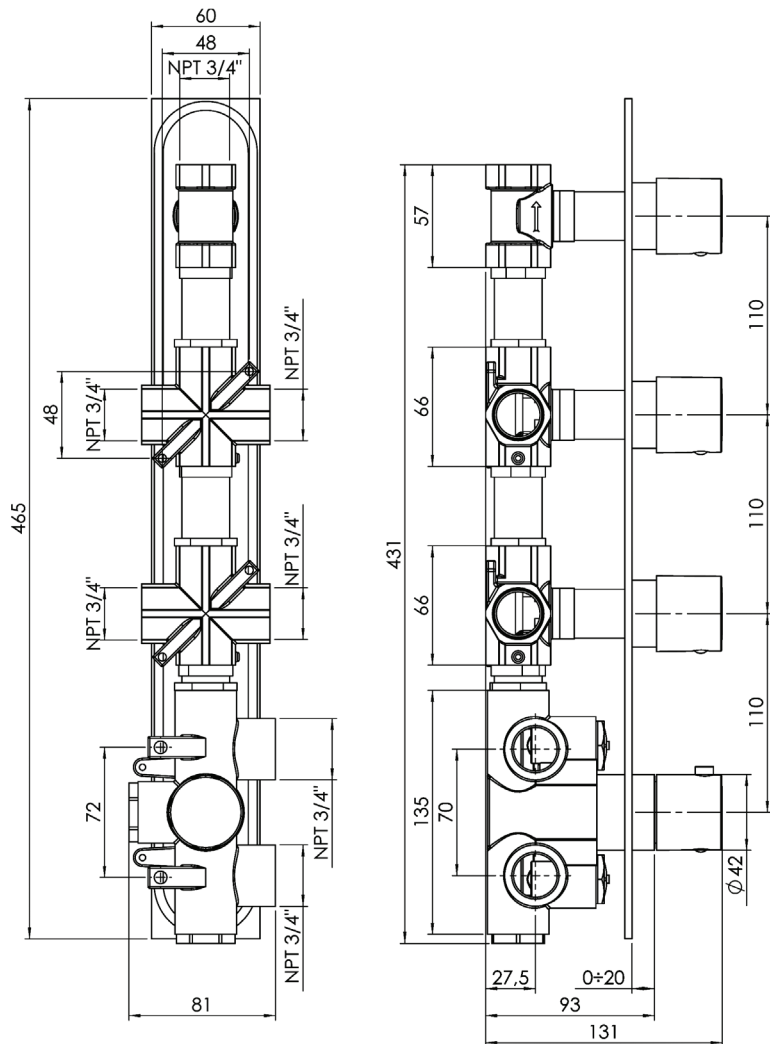

## VOLERO #66SD31C

Round Shower Design – 3 outlets  
Système de douche design rond – 3 sorties

 .99 Chrome

## #om014

3/4" Thermostatic with 3 flow controls

Can add independent flow control  
Integrated service stops, filters & back-flow preventers  
13 GPM (49.2 L/min.)

## #6024

10" round thin rain head

4 mm in thickness  
Easy clean nozzles  
High polished stainless steel  
2.5 GPM (9.5 L/min.)

Finish: Chrome (#99)

## #75118

Shower rail kit

Includes bar, hose and hand shower  
2 position spray  
Easy clean nozzles  
2.5 GPM (9.5 L/min.)

Finish: Chrome (#99)