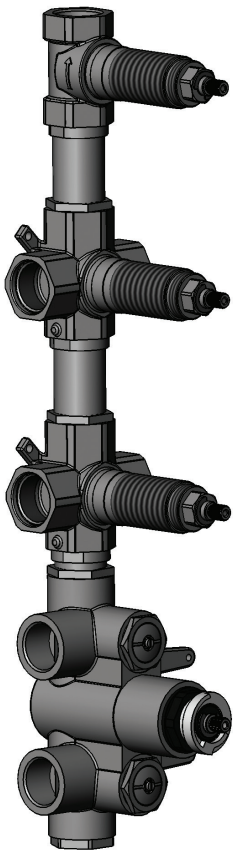

# CaBano

Specs Sheet  
Fiche technique

## VOLERO #66SD31C

Round Shower Design – 3 outlets  
Système de douche design rond – 3 sorties

 .99 Chrome

## #om014

3/4" Thermostatic with 3 flow controls

Can add independent flow control  
Integrated service stops, filters & back-flow preventers  
13 GPM (49.2 L/min.)

## #6024

10" round thin rain head

4 mm in thickness  
Easy clean nozzles  
High polished stainless steel  
2.5 GPM (9.5 L/min.)

Finish: Chrome (#99)