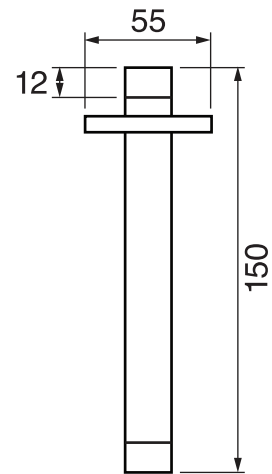

CaBano

Specs Sheet
Fiche technique

EDGE #64SD33

Square Shower Design – 3 outlets
Système de douche design carré – 3 sorties

 .99 Chrome

#6007

6" ceiling arm with square flange

1/2" Male NPT inlet
Sliding flange

Finish: Chrome (#99)

#6077

12" square thin rain head

4 mm in thickness
Easy clean nozzles
High polished stainless steel
2.5 GPM (9.5 L/min.)

Finish: Chrome (#99)

Quadra #75111

Shower rail kit

Includes bar, hose and hand shower
3 position spray with massage
Easy clean nozzles
2.5 GPM (9.5 L/min.)

Finish: Chrome (#99)

Edge #6031

Wall supply elbow

1/2" male NPT inlet
Easy slide installation

Finish: Chrome (#99)

Spin #6147

Body spray

1.5 GPM (5.7 L/min.)