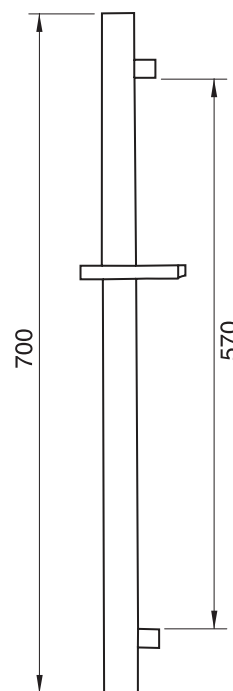

CaBano

Specs Sheet
Fiche technique

EDGE #64SD33

Square Shower Design – 3 outlets
Système de douche design carré – 3 sorties

 .99 Chrome

#6007

6" ceiling arm with square flange

1/2" Male NPT inlet
Sliding flange

Finish: Chrome (#99)

#6077

12" square thin rain head

4 mm in thickness
Easy clean nozzles
High polished stainless steel
2.5 GPM (9.5 L/min.)

Finish: Chrome (#99)

Quadra #75111

Shower rail kit

Includes bar, hose and hand shower
3 position spray with massage
Easy clean nozzles
2.5 GPM (9.5 L/min.)

Finish: Chrome (#99)

Edge #6031

Wall supply elbow

1/2" male NPT inlet
Easy slide installation

Finish: Chrome (#99)

Spin #6147

Body spray

1.5 GPM (5.7 L/min.)