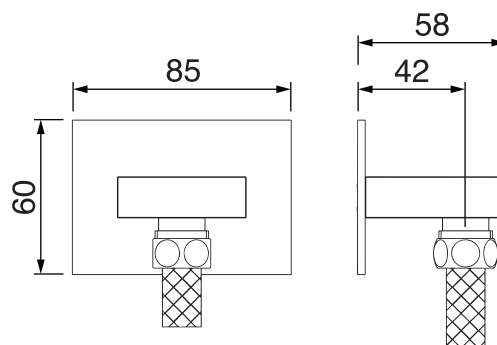

CaBano

Specs Sheet
Fiche technique

EDGE #64SD33

Square Shower Design – 3 outlets
Système de douche design carré – 3 sorties

 .99 Chrome

#6007

6" ceiling arm with square flange

1/2" Male NPT inlet
Sliding flange

Finish: Chrome (#99)

#6077

12" square thin rain head

4 mm in thickness
Easy clean nozzles
High polished stainless steel
2.5 GPM (9.5 L/min.)

Finish: Chrome (#99)

Quadra #75111

Shower rail kit

Includes bar, hose and hand shower
3 position spray with massage
Easy clean nozzles
2.5 GPM (9.5 L/min.)

Finish: Chrome (#99)

Edge #6031

Wall supply elbow

1/2" male NPT inlet
Easy slide installation

Finish: Chrome (#99)

Spin #6147

Body spray

1.5 GPM (5.7 L/min.)