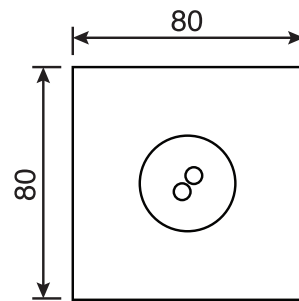

CaBano

Specs Sheet
Fiche technique

EDGE #64SD33

Square Shower Design – 3 outlets
Système de douche design carré – 3 sorties

 .99 Chrome

#6007

6" ceiling arm with square flange

1/2" Male NPT inlet
Sliding flange

Finish: Chrome (#99)

#6077

12" square thin rain head

4 mm in thickness
Easy clean nozzles
High polished stainless steel
2.5 GPM (9.5 L/min.)

Finish: Chrome (#99)

Quadra #75111

Shower rail kit

Includes bar, hose and hand shower
3 position spray with massage
Easy clean nozzles
2.5 GPM (9.5 L/min.)

Finish: Chrome (#99)

Edge #6031

Wall supply elbow

1/2" male NPT inlet
Easy slide installation

Finish: Chrome (#99)

Spin #6147

Body spray

1.5 GPM (5.7 L/min.)