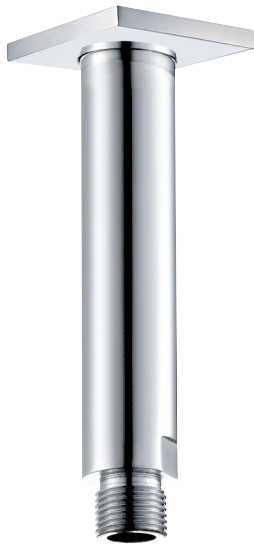

CaBano

Specs Sheet
Fiche technique

EDGE #64SD33

Square Shower Design – 3 outlets
Système de douche design carré – 3 sorties

 .99 Chrome

#6007

6" ceiling arm with square flange

1/2" Male NPT inlet
Sliding flange

Finish: Chrome (#99)

#6077

12" square thin rain head

4 mm in thickness
Easy clean nozzles
High polished stainless steel
2.5 GPM (9.5 L/min.)

Finish: Chrome (#99)

Quadra #75111

Shower rail kit

Includes bar, hose and hand shower
3 position spray with massage
Easy clean nozzles
2.5 GPM (9.5 L/min.)

Finish: Chrome (#99)

Edge #6031

Wall supply elbow

1/2" male NPT inlet
Easy slide installation

Finish: Chrome (#99)

Spin #6147

Body spray

1.5 GPM (5.7 L/min.)

Finish: Chrome (#99)