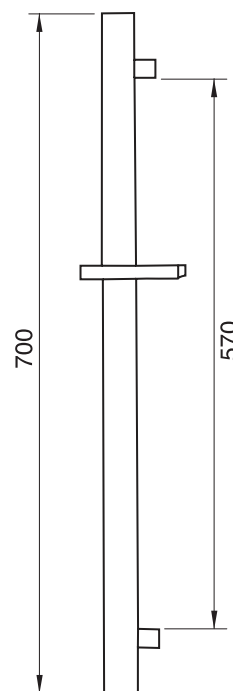

CaBano

Specs Sheet
Fiche technique

EDGE #64SD32C

Square Shower Design – 2 outlets
Système de douche design carré – 2 sorties

 .99 Chrome

#om021

3/4" Thermostatic with 2 way diverter

Can add independent flow control
Integrated service stops, filters & back-flow preventers
Rough-in can be mounted horizontally or vertically
12 GPM (45.4 L/min.)

Edge #64021T

Trim for rough-in om021

Order om021 rough-in separately
2⁵/₈" x 9⁷/₈"

Finish: Chrome (#99)

#6007

6" ceiling arm with square flange

1/2" Male NPT inlet
Sliding flange

Finish: Chrome (#99)

#6079

10" square thin rain head

4 mm in thickness
Easy clean nozzles
High polished stainless steel
2.5 GPM (9.5 L/min.)

Finish: Chrome (#99)

Quadra #75111

Shower rail kit

Includes bar, hose and hand shower
3 position spray with massage
Easy clean nozzles
2.5 GPM (9.5 L/min.)

Finish: Chrome (#99)

Edge #6031

Wall supply elbow

1/2" male NPT inlet
Easy slide installation

Finish: Chrome (#99)