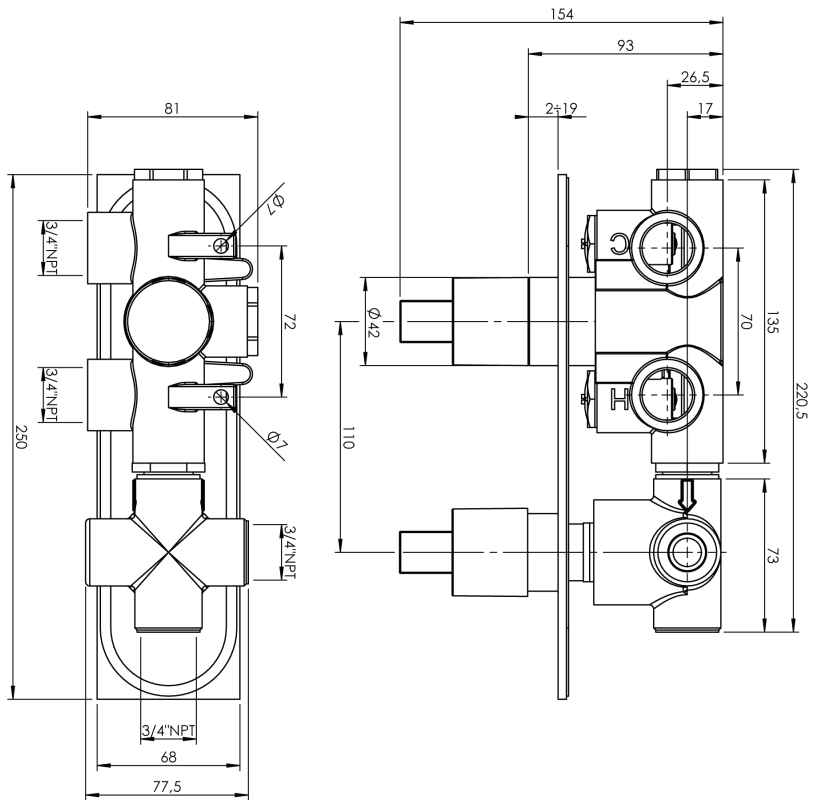

CaBano

Specs Sheet
Fiche technique

EDGE #64SD32C

Square Shower Design – 2 outlets
Système de douche design carré – 2 sorties

 .99 Chrome

#om021

3/4" Thermostatic with 2 way diverter

Can add independent flow control
Integrated service stops, filters & back-flow preventers
Rough-in can be mounted horizontally or vertically
12 GPM (45.4 L/min.)

Edge #64021T

Trim for rough-in om021

Order om021 rough-in separately
2⁵/₈" x 9⁷/₈"

Finish: Chrome (#99)

#6007

6" ceiling arm with square flange

1/2" Male NPT inlet
Sliding flange

Finish: Chrome (#99)

#6079

10" square thin rain head

4 mm in thickness
Easy clean nozzles
High polished stainless steel
2.5 GPM (9.5 L/min.)

Finish: Chrome (#99)

Quadra #75111

Shower rail kit

Includes bar, hose and hand shower
3 position spray with massage
Easy clean nozzles
2.5 GPM (9.5 L/min.)

Finish: Chrome (#99)

Edge #6031

Wall supply elbow

1/2" male NPT inlet
Easy slide installation

Finish: Chrome (#99)