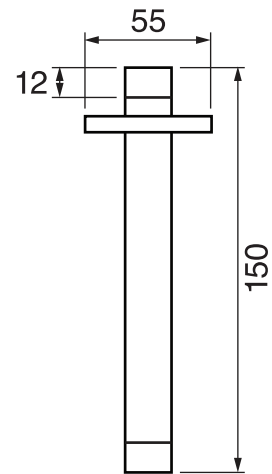

CaBano

Specs Sheet
Fiche technique

EDGE #64SD32C

Square Shower Design – 2 outlets
Système de douche design carré – 2 sorties

 .99 Chrome

#om021

3/4" Thermostatic with 2 way diverter

Can add independent flow control
Integrated service stops, filters & back-flow preventers
Rough-in can be mounted horizontally or vertically
12 GPM (45.4 L/min.)

Edge #64021T

Trim for rough-in om021

Order om021 rough-in separately
2⁵/₈" x 9⁷/₈"

Finish: Chrome (#99)

#6007

6" ceiling arm with square flange

1/2" Male NPT inlet
Sliding flange

Finish: Chrome (#99)

#6079

10" square thin rain head

4 mm in thickness
Easy clean nozzles
High polished stainless steel
2.5 GPM (9.5 L/min.)

Finish: Chrome (#99)

Quadra #75111

Shower rail kit

Includes bar, hose and hand shower
3 position spray with massage
Easy clean nozzles
2.5 GPM (9.5 L/min.)

Finish: Chrome (#99)

Edge #6031

Wall supply elbow

1/2" male NPT inlet
Easy slide installation

Finish: Chrome (#99)