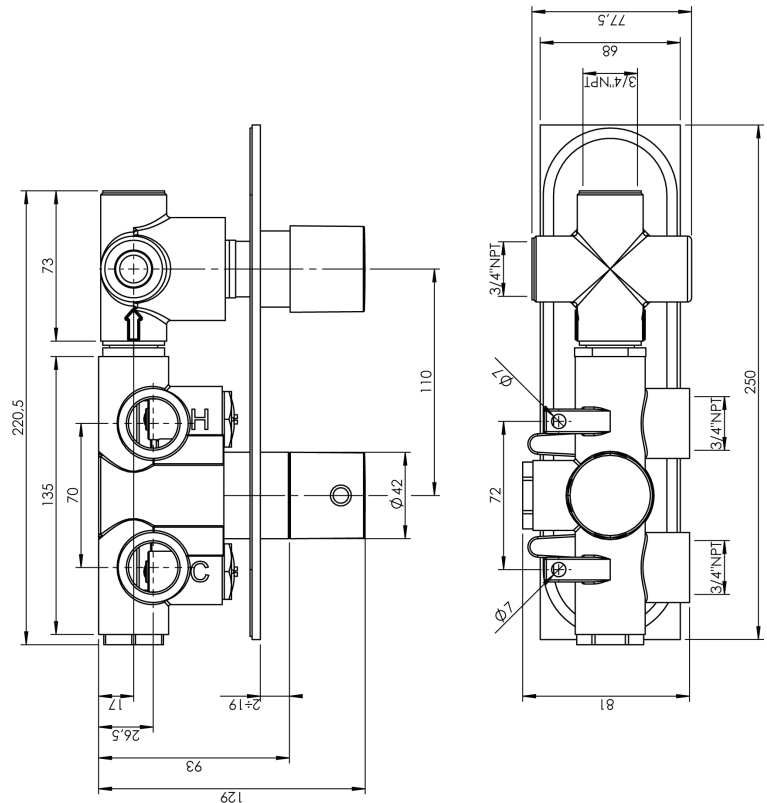

CaBano

Specs Sheet
Fiche technique

EDGE #64SD32C

Square Shower Design – 2 outlets
Système de douche design carré – 2 sorties

 .99 Chrome

#om021

3/4" Thermostatic with 2 way diverter

Can add independent flow control
Integrated service stops, filters & back-flow preventers
Rough-in can be mounted horizontally or vertically
12 GPM (45.4 L/min.)

Edge #64021T

Trim for rough-in om021

Order om021 rough-in separately
2⁵/₈" x 9⁷/₈"

Finish: Chrome (#99)

#6007

6" ceiling arm with square flange

1/2" Male NPT inlet
Sliding flange

Finish: Chrome (#99)

#6079

10" square thin rain head

4 mm in thickness
Easy clean nozzles
High polished stainless steel
2.5 GPM (9.5 L/min.)

Finish: Chrome (#99)

Quadra #75111

Shower rail kit

Includes bar, hose and hand shower
3 position spray with massage
Easy clean nozzles
2.5 GPM (9.5 L/min.)

Finish: Chrome (#99)

Edge #6031

Wall supply elbow

1/2" male NPT inlet
Easy slide installation

Finish: Chrome (#99)