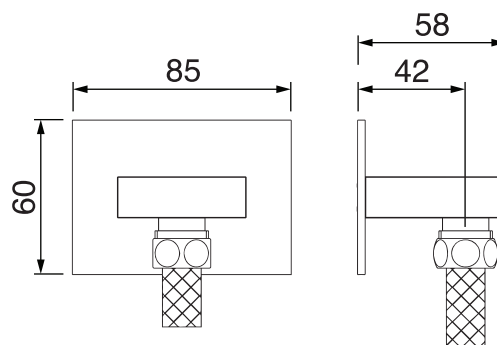

CaBano

Specs Sheet
Fiche technique

EDGE #64SD32C

Square Shower Design – 2 outlets
Système de douche design carré – 2 sorties

 .99 Chrome

#om021

3/4" Thermostatic with 2 way diverter

Can add independent flow control
Integrated service stops, filters & back-flow preventers
Rough-in can be mounted horizontally or vertically
12 GPM (45.4 L/min.)

Edge #64021T

Trim for rough-in om021

Order om021 rough-in separately
2⁵/₈" x 9⁷/₈"

Finish: Chrome (#99)

#6007

6" ceiling arm with square flange

1/2" Male NPT inlet
Sliding flange

Finish: Chrome (#99)

#6079

10" square thin rain head

4 mm in thickness
Easy clean nozzles
High polished stainless steel
2.5 GPM (9.5 L/min.)

Finish: Chrome (#99)

Quadra #75111

Shower rail kit

Includes bar, hose and hand shower
3 position spray with massage
Easy clean nozzles
2.5 GPM (9.5 L/min.)

Finish: Chrome (#99)

Edge #6031

Wall supply elbow

1/2" male NPT inlet
Easy slide installation

Finish: Chrome (#99)