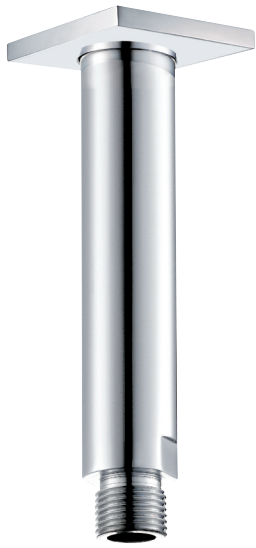

CaBano

Specs Sheet
Fiche technique

EDGE #64SD32C

Square Shower Design – 2 outlets
Système de douche design carré – 2 sorties

 .99 Chrome

#om021

3/4" Thermostatic with 2 way diverter

Can add independent flow control
Integrated service stops, filters & back-flow preventers
Rough-in can be mounted horizontally or vertically
12 GPM (45.4 L/min.)

Edge #64021T

Trim for rough-in om021

Order om021 rough-in separately
2⁵/₈" x 9⁷/₈"

Finish: Chrome (#99)

#6007

6" ceiling arm with square flange

1/2" Male NPT inlet
Sliding flange

Finish: Chrome (#99)

#6079

10" square thin rain head

4 mm in thickness
Easy clean nozzles
High polished stainless steel
2.5 GPM (9.5 L/min.)

Finish: Chrome (#99)

Quadra #75111

Shower rail kit

Includes bar, hose and hand shower
3 position spray with massage
Easy clean nozzles
2.5 GPM (9.5 L/min.)

Finish: Chrome (#99)

Edge #6031

Wall supply elbow

1/2" male NPT inlet
Easy slide installation

Finish: Chrome (#99)