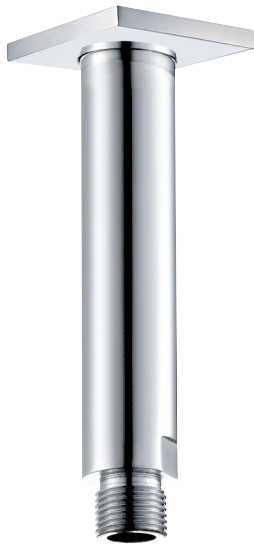

## EDGE #64SD32C

Square Shower Design – 2 outlets  
Système de douche design carré – 2 sorties

 .99 Chrome

## #6007

6" ceiling arm with square flange

1/2" Male NPT inlet  
Sliding flange

Finish: Chrome (#99)

## #6079

10" square thin rain head

4 mm in thickness  
Easy clean nozzles  
High polished stainless steel  
2.5 GPM (9.5 L/min.)

Finish: Chrome (#99)

## Quadra #75111

Shower rail kit

Includes bar, hose and hand shower  
3 position spray with massage  
Easy clean nozzles  
2.5 GPM (9.5 L/min.)

Finish: Chrome (#99)