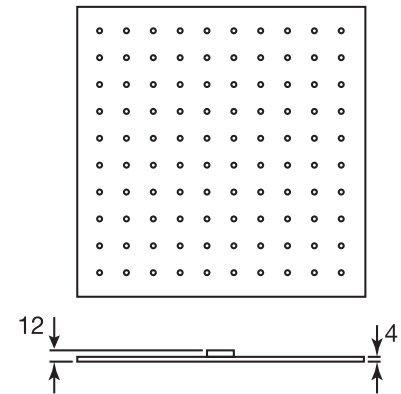

CaBano

Specs Sheet
Fiche technique

EDGE #64SD32C

Square Shower Design – 2 outlets
Système de douche design carré – 2 sorties

 .99 Chrome

#om021

3/4" Thermostatic with 2 way diverter

Can add independent flow control
Integrated service stops, filters & back-flow preventers
Rough-in can be mounted horizontally or vertically
12 GPM (45.4 L/min.)

Edge #64021T

Trim for rough-in om021

Order om021 rough-in separately
2⁵/₈" x 9⁷/₈"

Finish: Chrome (#99)

#6007

6" ceiling arm with square flange

1/2" Male NPT inlet
Sliding flange

Finish: Chrome (#99)

#6079

10" square thin rain head

4 mm in thickness
Easy clean nozzles
High polished stainless steel
2.5 GPM (9.5 L/min.)

Finish: Chrome (#99)

Quadra #75111

Shower rail kit

Includes bar, hose and hand shower
3 position spray with massage
Easy clean nozzles
2.5 GPM (9.5 L/min.)