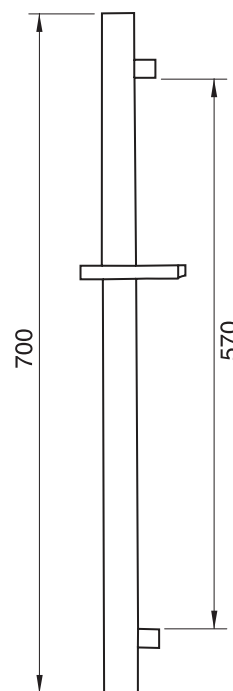

CaBano

Specs Sheet
Fiche technique

EDGE #64SD32

Square Shower Design – 2 outlets
Système de douche design carré – 2 sorties

 .99 Chrome

#6016

16" shower arm with square flange

1/2" Male NPT inlet
Sliding flange

Finish: Chrome (#99)

#6079

10" square thin rain head

4 mm in thickness
Easy clean nozzles
High polished stainless steel
2.5 GPM (9.5 L/min.)

Finish: Chrome (#99)

Quadra #75111

Shower rail kit

Includes bar, hose and hand shower
3 position spray with massage
Easy clean nozzles
2.5 GPM (9.5 L/min.)

Finish: Chrome (#99)

Edge #6031

Wall supply elbow

1/2" male NPT inlet
Easy slide installation

Finish: Chrome (#99)