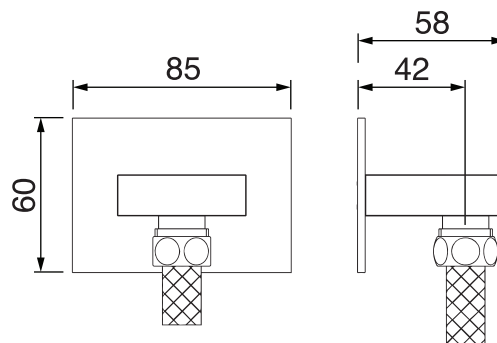

CaBano

Specs Sheet
Fiche technique

EDGE #64SD32

Square Shower Design – 2 outlets
Système de douche design carré – 2 sorties

 .99 Chrome

#6016

16" shower arm with square flange

1/2" Male NPT inlet
Sliding flange

Finish: Chrome (#99)

#6079

10" square thin rain head

4 mm in thickness
Easy clean nozzles
High polished stainless steel
2.5 GPM (9.5 L/min.)

Finish: Chrome (#99)

Quadra #75111

Shower rail kit

Includes bar, hose and hand shower
3 position spray with massage
Easy clean nozzles
2.5 GPM (9.5 L/min.)

Finish: Chrome (#99)

Edge #6031

Wall supply elbow

1/2" male NPT inlet
Easy slide installation

Finish: Chrome (#99)