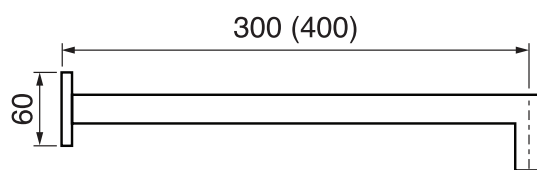

CaBano

Specs Sheet
Fiche technique

EDGE #64SD32

Square Shower Design – 2 outlets
Système de douche design carré – 2 sorties

 .99 Chrome

#6016

16" shower arm with square flange

1/2" Male NPT inlet
Sliding flange

Finish: Chrome (#99)

#6079

10" square thin rain head

4 mm in thickness
Easy clean nozzles
High polished stainless steel
2.5 GPM (9.5 L/min.)

Finish: Chrome (#99)

Quadra #75111

Shower rail kit

Includes bar, hose and hand shower
3 position spray with massage
Easy clean nozzles
2.5 GPM (9.5 L/min.)

Finish: Chrome (#99)

Edge #6031

Wall supply elbow

1/2" male NPT inlet
Easy slide installation

Finish: Chrome (#99)