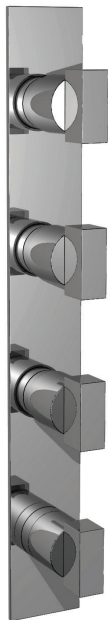

# CaBano

Specs Sheet  
Fiche technique

## EDGE #64SD31C

Square Shower Design – 3 outlets  
Système de douche design carré – 3 sorties

 .99 Chrome

## #om014

3/4" Thermostatic with 3 flow controls

Can add independent flow control  
Integrated service stops, filters & back-flow preventers  
13 GPM (49.2 L/min.)

## Edge #64014T

Trim for rough-in om014

Order om014 rough-in separately  
2<sup>3</sup>/<sub>8</sub>" x 18<sup>1</sup>/<sub>4</sub>"

Finish: Chrome (#99)