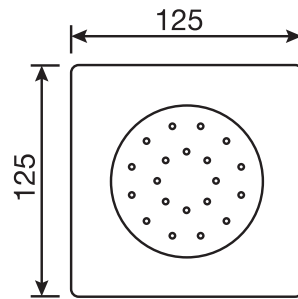

Emotion #6047

Square flush mount body spray

Directional head
Easy clean nozzles
1.5 GPM (5.7 L/min.)

Finish: Chrome (#99)