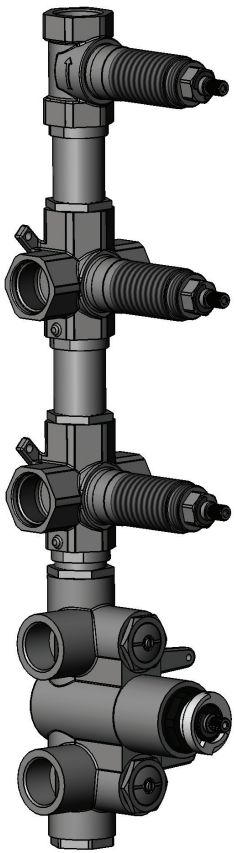

# CaBano

Specs Sheet  
Fiche technique

## EDGE #64SD31C

Square Shower Design – 3 outlets  
Système de douche design carré – 3 sorties

 .99 Chrome

## #om014

3/4" Thermostatic with 3 flow controls

Can add independent flow control  
Integrated service stops, filters & back-flow preventers  
13 GPM (49.2 L/min.)

## Edge #64014T

Trim for rough-in om014

Order om014 rough-in separately  
2<sup>3</sup>/<sub>8</sub>" x 18<sup>1</sup>/<sub>4</sub>"

Finish: Chrome (#99)