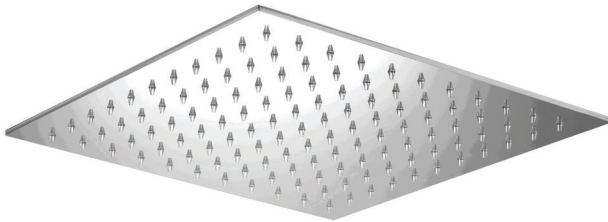

## EDGE #64SD31C

Square Shower Design – 3 outlets  
Système de douche design carré – 3 sorties

 .99 Chrome

## #6007

6" ceiling arm with square flange

1/2" Male NPT inlet  
Sliding flange

Finish: Chrome (#99)

## #6079

10" square thin rain head

4 mm in thickness  
Easy clean nozzles  
High polished stainless steel  
2.5 GPM (9.5 L/min.)

Finish: Chrome (#99)

## Edge #6031

Wall supply elbow

1/2" male NPT inlet  
Easy slide installation

Finish: Chrome (#99)