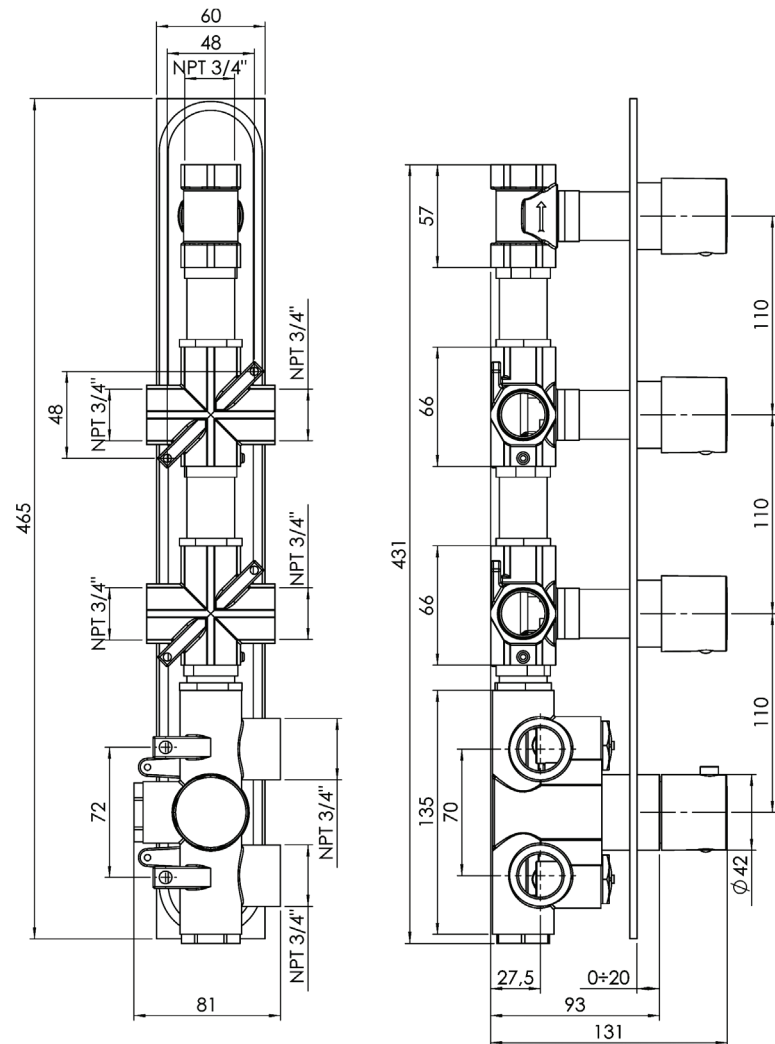

## EDGE #64SD31C

Square Shower Design – 3 outlets  
Système de douche design carré – 3 sorties

 .99 Chrome

## #om014

3/4" Thermostatic with 3 flow controls

Can add independent flow control  
Integrated service stops, filters & back-flow preventers  
13 GPM (49.2 L/min.)

## Edge #64014T

Trim for rough-in om014

Order om014 rough-in separately  
2<sup>3</sup>/<sub>8</sub>" x 18<sup>1</sup>/<sub>4</sub>"

Finish: Chrome (#99)

## #6079

10" square thin rain head

4 mm in thickness  
Easy clean nozzles  
High polished stainless steel  
2.5 GPM (9.5 L/min.)

Finish: Chrome (#99)