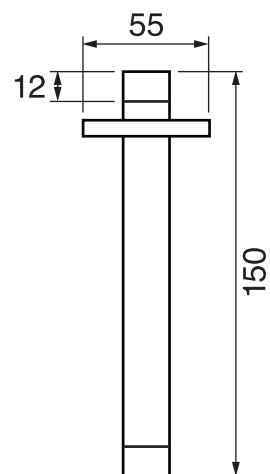

## EDGE #64SD31C

Square Shower Design – 3 outlets  
Système de douche design carré – 3 sorties

 .99 Chrome

## #6007

6" ceiling arm with square flange

1/2" Male NPT inlet  
Sliding flange

Finish: Chrome (#99)

## #6079

10" square thin rain head

4 mm in thickness  
Easy clean nozzles  
High polished stainless steel  
2.5 GPM (9.5 L/min.)

Finish: Chrome (#99)

## Quadra #75111

Shower rail kit

Includes bar, hose and hand shower  
3 position spray with massage  
Easy clean nozzles  
2.5 GPM (9.5 L/min.)

Finish: Chrome (#99)