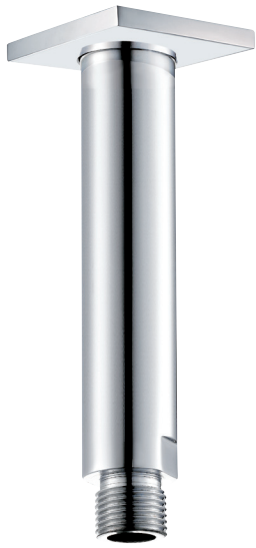

## EDGE #64SD31C

Square Shower Design – 3 outlets  
Système de douche design carré – 3 sorties

 .99 Chrome

## Edge #64014T

Trim for rough-in om014

Order om014 rough-in separately  
2<sup>3</sup>/<sub>8</sub>" x 18<sup>1</sup>/<sub>4</sub>"

Finish: Chrome (#99)

## #6007

6" ceiling arm with square flange

1/2" Male NPT inlet  
Sliding flange

Finish: Chrome (#99)

## #6079

10" square thin rain head

4 mm in thickness  
Easy clean nozzles  
High polished stainless steel  
2.5 GPM (9.5 L/min.)

Finish: Chrome (#99)