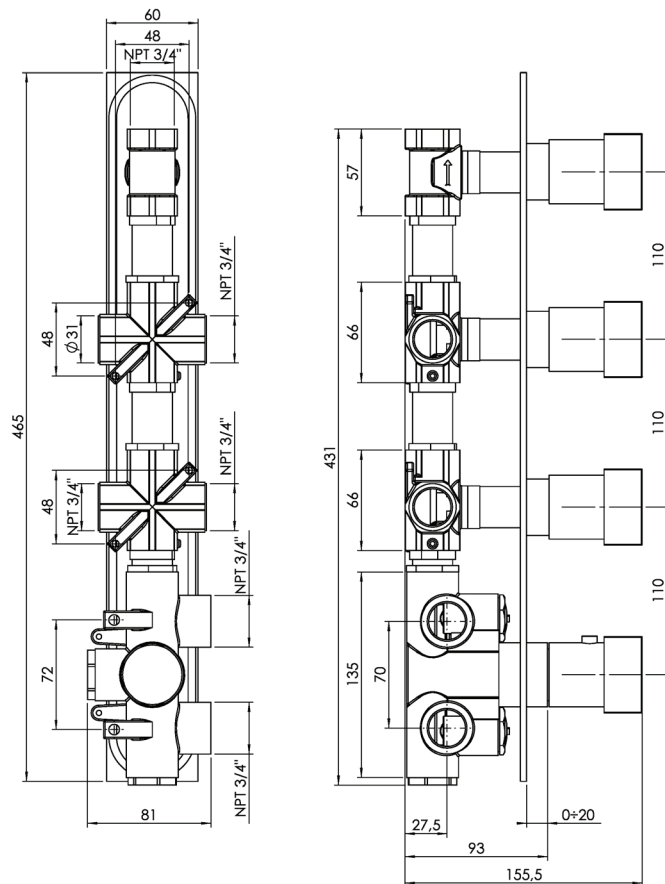

## EDGE #64SD31C

Square Shower Design – 3 outlets  
Système de douche design carré – 3 sorties

 .99 Chrome

## #om014

3/4" Thermostatic with 3 flow controls

Can add independent flow control  
Integrated service stops, filters & back-flow preventers  
13 GPM (49.2 L/min.)

## Edge #64014T

Trim for rough-in om014

Order om014 rough-in separately  
2<sup>3</sup>/<sub>8</sub>" x 18<sup>1</sup>/<sub>4</sub>"

Finish: Chrome (#99)

## #6079

10" square thin rain head

4 mm in thickness  
Easy clean nozzles  
High polished stainless steel  
2.5 GPM (9.5 L/min.)

Finish: Chrome (#99)