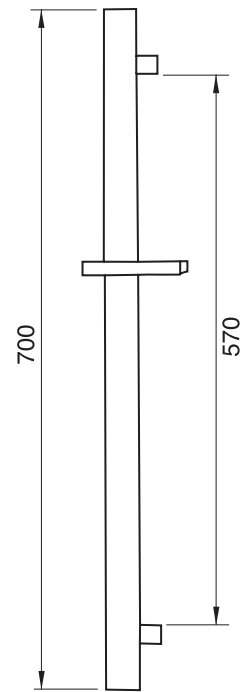

## EDGE #64SD31C

Square Shower Design – 3 outlets  
Système de douche design carré – 3 sorties

 .99 Chrome

## #6079

10" square thin rain head

4 mm in thickness  
Easy clean nozzles  
High polished stainless steel  
2.5 GPM (9.5 L/min.)

Finish: Chrome (#99)

## Quadra #75111

Shower rail kit

Includes bar, hose and hand shower  
3 position spray with massage  
Easy clean nozzles  
2.5 GPM (9.5 L/min.)

Finish: Chrome (#99)

## Edge #6031

Wall supply elbow

1/2" male NPT inlet  
Easy slide installation

Finish: Chrome (#99)