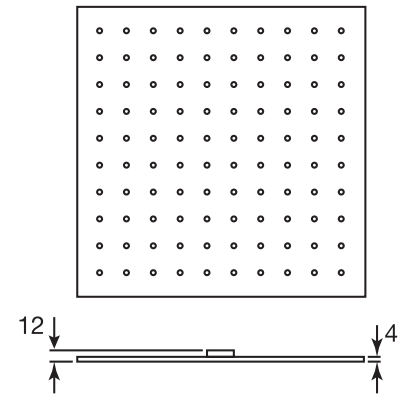

## EDGE #64SD31C

Square Shower Design – 3 outlets  
Système de douche design carré – 3 sorties

 .99 Chrome

## #6079

10" square thin rain head

4 mm in thickness  
Easy clean nozzles  
High polished stainless steel  
2.5 GPM (9.5 L/min.)

Finish: Chrome (#99)