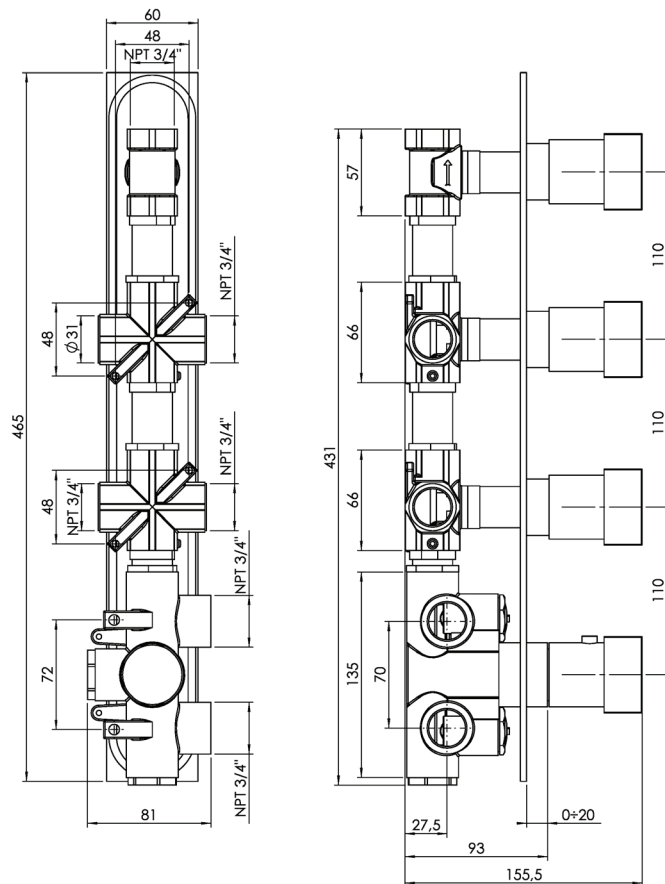

CaBano

Specs Sheet
Fiche technique

EDGE #64SD31

Square Shower Design – 3 outlets
Système de douche design carré – 3 sorties

 .99 Chrome

#om014

3/4" Thermostatic with 3 flow controls

Can add independent flow control
Integrated service stops, filters & back-flow preventers
13 GPM (49.2 L/min.)

Edge #64014T

Trim for rough-in om014

Order om014 rough-in separately
2³/₈" x 18¹/₄"

Finish: Chrome (#99)

#6016

16" shower arm with square flange

1/2" Male NPT inlet
Sliding flange

Finish: Chrome (#99)

#6079

10" square thin rain head

4 mm in thickness
Easy clean nozzles
High polished stainless steel
2.5 GPM (9.5 L/min.)

Finish: Chrome (#99)

Quadra #75111

Shower rail kit

Includes bar, hose and hand shower
3 position spray with massage
Easy clean nozzles
2.5 GPM (9.5 L/min.)

Finish: Chrome (#99)

Edge #6031

Wall supply elbow

1/2" male NPT inlet
Easy slide installation

Finish: Chrome (#99)

Emotion #6047

Square flush mount body spray

Directional head
Easy clean nozzles
1.5 GPM (5.7 L/min.)