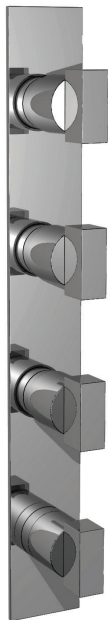

CaBano

Specs Sheet
Fiche technique

EDGE #64SD31

Square Shower Design – 3 outlets
Système de douche design carré – 3 sorties

 .99 Chrome

#om014

3/4" Thermostatic with 3 flow controls

Can add independent flow control
Integrated service stops, filters & back-flow preventers
13 GPM (49.2 L/min.)

Edge #64014T

Trim for rough-in om014

Order om014 rough-in separately
2³/₈" x 18¹/₄"

Finish: Chrome (#99)

#6016

16" shower arm with square flange

1/2" Male NPT inlet
Sliding flange

Finish: Chrome (#99)

#6079

10" square thin rain head

4 mm in thickness
Easy clean nozzles
High polished stainless steel
2.5 GPM (9.5 L/min.)

Finish: Chrome (#99)

Quadra #75111

Shower rail kit

Includes bar, hose and hand shower
3 position spray with massage
Easy clean nozzles
2.5 GPM (9.5 L/min.)

Finish: Chrome (#99)

Edge #6031

Wall supply elbow

1/2" male NPT inlet
Easy slide installation

Finish: Chrome (#99)

Emotion #6047

Square flush mount body spray

Directional head
Easy clean nozzles
1.5 GPM (5.7 L/min.)