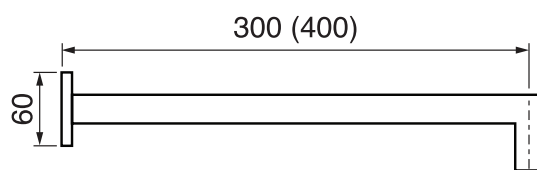

CaBano

Specs Sheet
Fiche technique

EDGE #64SD31

Square Shower Design – 3 outlets
Système de douche design carré – 3 sorties

 .99 Chrome

#om014

3/4" Thermostatic with 3 flow controls

Can add independent flow control
Integrated service stops, filters & back-flow preventers
13 GPM (49.2 L/min.)

Edge #64014T

Trim for rough-in om014

Order om014 rough-in separately
2³/₈" x 18¹/₄"

Finish: Chrome (#99)

#6016

16" shower arm with square flange

1/2" Male NPT inlet
Sliding flange

Finish: Chrome (#99)

#6079

10" square thin rain head

4 mm in thickness
Easy clean nozzles
High polished stainless steel
2.5 GPM (9.5 L/min.)

Finish: Chrome (#99)

Quadra #75111

Shower rail kit

Includes bar, hose and hand shower
3 position spray with massage
Easy clean nozzles
2.5 GPM (9.5 L/min.)

Finish: Chrome (#99)

Edge #6031

Wall supply elbow

1/2" male NPT inlet
Easy slide installation

Finish: Chrome (#99)

Emotion #6047

Square flush mount body spray

Directional head
Easy clean nozzles
1.5 GPM (5.7 L/min.)