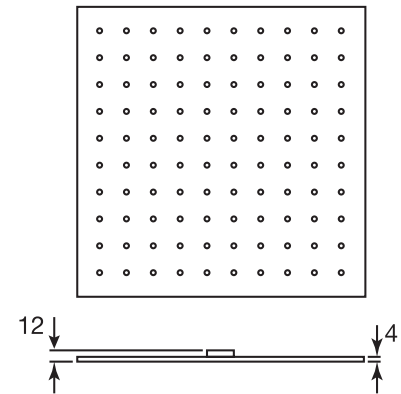

CaBano

Specs Sheet
Fiche technique

EDGE #64SD31

Square Shower Design – 3 outlets
Système de douche design carré – 3 sorties

 .99 Chrome

#om014

3/4" Thermostatic with 3 flow controls

Can add independent flow control
Integrated service stops, filters & back-flow preventers
13 GPM (49.2 L/min.)

Edge #64014T

Trim for rough-in om014

Order om014 rough-in separately
2³/₈" x 18¹/₄"

Finish: Chrome (#99)

#6016

16" shower arm with square flange

1/2" Male NPT inlet
Sliding flange

Finish: Chrome (#99)

#6079

10" square thin rain head

4 mm in thickness
Easy clean nozzles
High polished stainless steel
2.5 GPM (9.5 L/min.)

Finish: Chrome (#99)

Quadra #75111

Shower rail kit

Includes bar, hose and hand shower
3 position spray with massage
Easy clean nozzles
2.5 GPM (9.5 L/min.)