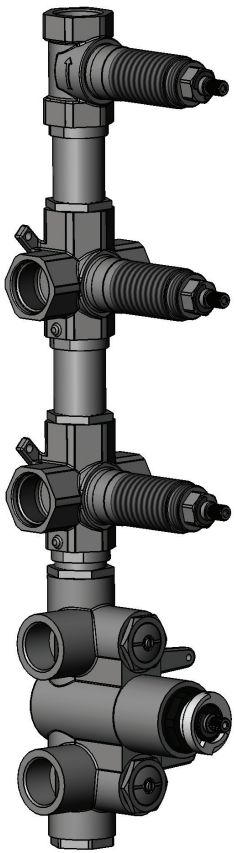

CaBano

Specs Sheet
Fiche technique

EDGE #64SD31

Square Shower Design – 3 outlets
Système de douche design carré – 3 sorties

 .99 Chrome

#om014

3/4" Thermostatic with 3 flow controls

Can add independent flow control
Integrated service stops, filters & back-flow preventers
13 GPM (49.2 L/min.)

Edge #64014T

Trim for rough-in om014

Order om014 rough-in separately
2³/₈" x 18¹/₄"

Finish: Chrome (#99)

#6016

16" shower arm with square flange

1/2" Male NPT inlet
Sliding flange

Finish: Chrome (#99)

#6079

10" square thin rain head

4 mm in thickness
Easy clean nozzles
High polished stainless steel
2.5 GPM (9.5 L/min.)

Finish: Chrome (#99)

Quadra #75111

Shower rail kit

Includes bar, hose and hand shower
3 position spray with massage
Easy clean nozzles
2.5 GPM (9.5 L/min.)

Finish: Chrome (#99)

Edge #6031

Wall supply elbow

1/2" male NPT inlet
Easy slide installation

Finish: Chrome (#99)

Emotion #6047

Square flush mount body spray

Directional head
Easy clean nozzles
1.5 GPM (5.7 L/min.)