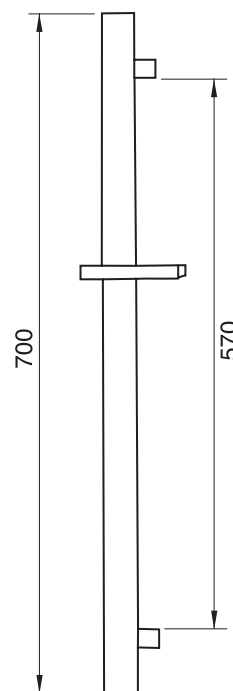

CaBano

Specs Sheet
Fiche technique

EDGE #64SD31

Square Shower Design – 3 outlets
Système de douche design carré – 3 sorties

 .99 Chrome

#om014

3/4" Thermostatic with 3 flow controls

Can add independent flow control
Integrated service stops, filters & back-flow preventers
13 GPM (49.2 L/min.)

Edge #64014T

Trim for rough-in om014

Order om014 rough-in separately
2³/₈" x 18¹/₄"

Finish: Chrome (#99)

#6016

16" shower arm with square flange

1/2" Male NPT inlet
Sliding flange

Finish: Chrome (#99)

#6079

10" square thin rain head

4 mm in thickness
Easy clean nozzles
High polished stainless steel
2.5 GPM (9.5 L/min.)

Finish: Chrome (#99)

Quadra #75111

Shower rail kit

Includes bar, hose and hand shower
3 position spray with massage
Easy clean nozzles
2.5 GPM (9.5 L/min.)

Finish: Chrome (#99)

Edge #6031

Wall supply elbow

1/2" male NPT inlet
Easy slide installation

Finish: Chrome (#99)

Emotion #6047

Square flush mount body spray

Directional head
Easy clean nozzles
1.5 GPM (5.7 L/min.)