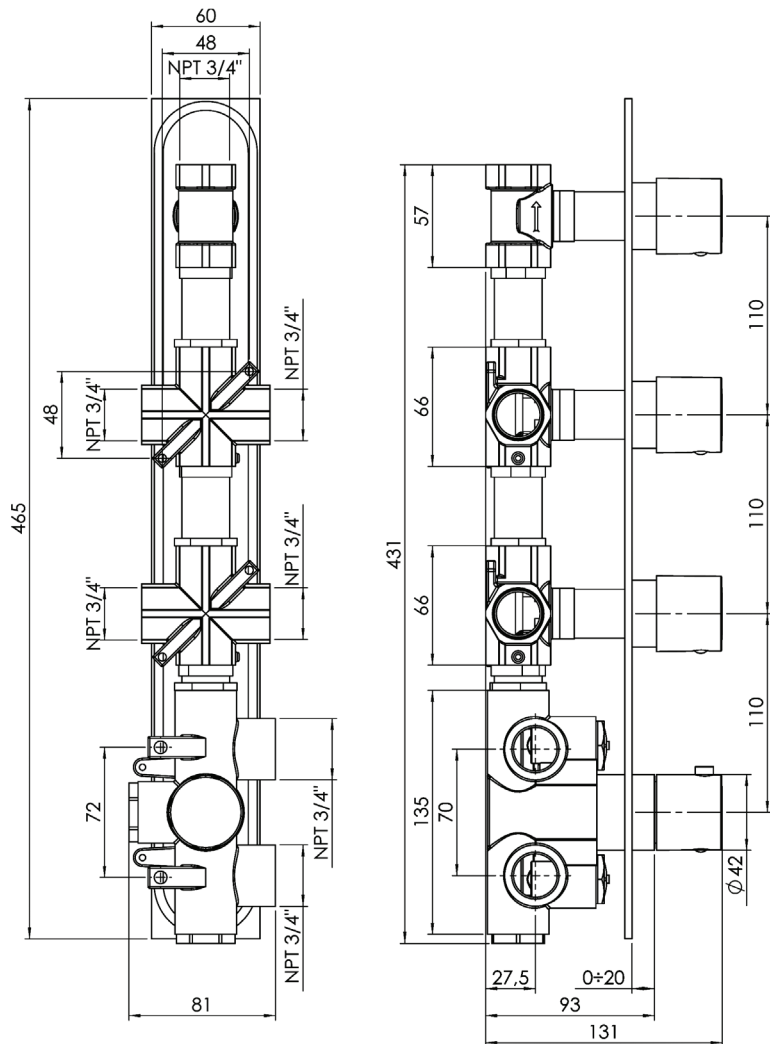

CaBano

Specs Sheet
Fiche technique

EDGE #64SD31

Square Shower Design – 3 outlets
Système de douche design carré – 3 sorties

 .99 Chrome

#om014

3/4" Thermostatic with 3 flow controls

Can add independent flow control
Integrated service stops, filters & back-flow preventers
13 GPM (49.2 L/min.)

Edge #64014T

Trim for rough-in om014

Order om014 rough-in separately
2³/₈" x 18¹/₄"

Finish: Chrome (#99)

#6016

16" shower arm with square flange

1/2" Male NPT inlet
Sliding flange

Finish: Chrome (#99)

#6079

10" square thin rain head

4 mm in thickness
Easy clean nozzles
High polished stainless steel
2.5 GPM (9.5 L/min.)

Finish: Chrome (#99)

Quadra #75111

Shower rail kit

Includes bar, hose and hand shower
3 position spray with massage
Easy clean nozzles
2.5 GPM (9.5 L/min.)

Finish: Chrome (#99)

Edge #6031

Wall supply elbow

1/2" male NPT inlet
Easy slide installation

Finish: Chrome (#99)

Emotion #6047

Square flush mount body spray

Directional head
Easy clean nozzles
1.5 GPM (5.7 L/min.)