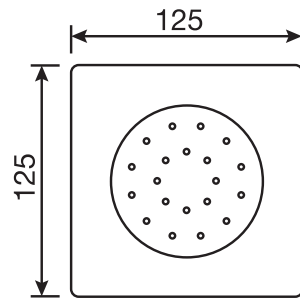

Edge #64014T

Trim for rough-in om014

Order om014 rough-in separately
2³/₈" x 18¹/₄"

Finish: Chrome (#99)

#6016

16" shower arm with square flange

1/2" Male NPT inlet
Sliding flange

Finish: Chrome (#99)

#6079

10" square thin rain head

4 mm in thickness
Easy clean nozzles
High polished stainless steel
2.5 GPM (9.5 L/min.)

Finish: Chrome (#99)

Quadra #75111

Shower rail kit

Includes bar, hose and hand shower
3 position spray with massage
Easy clean nozzles
2.5 GPM (9.5 L/min.)

Finish: Chrome (#99)

Edge #6031

Wall supply elbow

1/2" male NPT inlet
Easy slide installation

Finish: Chrome (#99)

Emotion #6047

Square flush mount body spray

Directional head
Easy clean nozzles
1.5 GPM (5.7 L/min.)