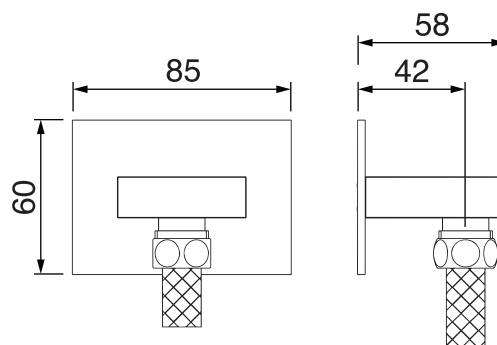

Edge #64014T

Trim for rough-in om014

Order om014 rough-in separately
2³/₈" x 18¹/₄"

Finish: Chrome (#99)

#6016

16" shower arm with square flange

1/2" Male NPT inlet
Sliding flange

Finish: Chrome (#99)

#6079

10" square thin rain head

4 mm in thickness
Easy clean nozzles
High polished stainless steel
2.5 GPM (9.5 L/min.)

Finish: Chrome (#99)

Quadra #75111

Shower rail kit

Includes bar, hose and hand shower
3 position spray with massage
Easy clean nozzles
2.5 GPM (9.5 L/min.)

Finish: Chrome (#99)

Edge #6031

Wall supply elbow

1/2" male NPT inlet
Easy slide installation

Finish: Chrome (#99)

Emotion #6047

Square flush mount body spray

Directional head
Easy clean nozzles
1.5 GPM (5.7 L/min.)