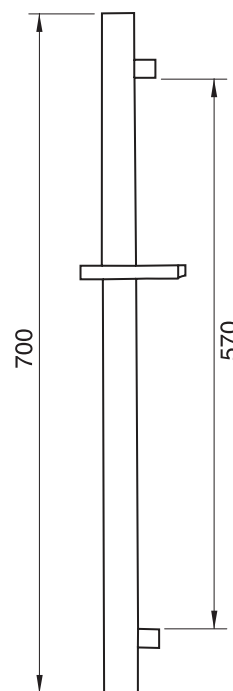

EDGE #64SD31

Square Shower Design – 3 outlets
Système de douche design carré – 3 sorties

 .99 Chrome

#6016

16" shower arm with square flange

1/2" Male NPT inlet
Sliding flange

Finish: Chrome (#99)

#6079

10" square thin rain head

4 mm in thickness
Easy clean nozzles
High polished stainless steel
2.5 GPM (9.5 L/min.)

Finish: Chrome (#99)

Quadra #75111

Shower rail kit

Includes bar, hose and hand shower
3 position spray with massage
Easy clean nozzles
2.5 GPM (9.5 L/min.)

Finish: Chrome (#99)

Edge #6031

Wall supply elbow

1/2" male NPT inlet
Easy slide installation

Finish: Chrome (#99)

Emotion #6047

Square flush mount body spray

Directional head
Easy clean nozzles
1.5 GPM (5.7 L/min.)