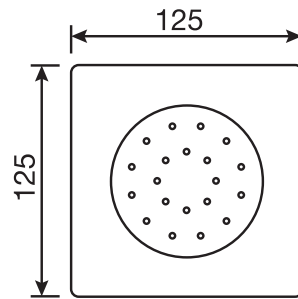

10" square thin rain head

4 mm in thickness
Easy clean nozzles
High polished stainless steel
2.5 GPM (9.5 L/min.)

Finish: Chrome (#99)

Quadra #75111

Shower rail kit

Includes bar, hose and hand shower
3 position spray with massage
Easy clean nozzles
2.5 GPM (9.5 L/min.)

Finish: Chrome (#99)

Edge #6031

Wall supply elbow

1/2" male NPT inlet
Easy slide installation

Finish: Chrome (#99)

Emotion #6047

Square flush mount body spray

Directional head
Easy clean nozzles
1.5 GPM (5.7 L/min.)