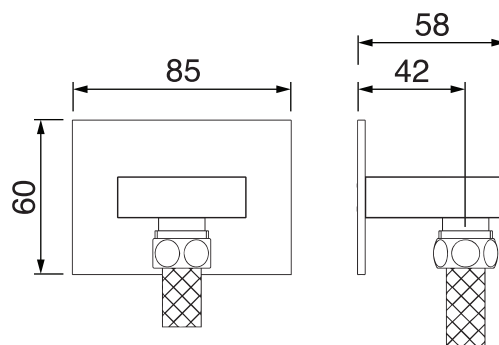

EDGE #64SD31

Square Shower Design – 3 outlets
Système de douche design carré – 3 sorties

 .99 Chrome

#6016

16" shower arm with square flange

1/2" Male NPT inlet
Sliding flange

Finish: Chrome (#99)

#6079

10" square thin rain head

4 mm in thickness
Easy clean nozzles
High polished stainless steel
2.5 GPM (9.5 L/min.)

Finish: Chrome (#99)

Quadra #75111

Shower rail kit

Includes bar, hose and hand shower
3 position spray with massage
Easy clean nozzles
2.5 GPM (9.5 L/min.)

Finish: Chrome (#99)

Edge #6031

Wall supply elbow

1/2" male NPT inlet
Easy slide installation

Finish: Chrome (#99)

Emotion #6047

Square flush mount body spray

Directional head
Easy clean nozzles
1.5 GPM (5.7 L/min.)