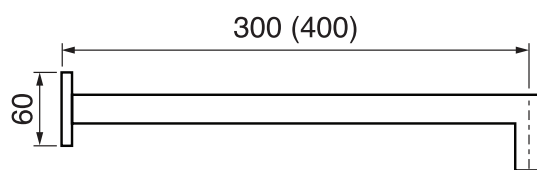

EDGE #64SD31

Square Shower Design – 3 outlets
Système de douche design carré – 3 sorties

 .99 Chrome

#6016

16" shower arm with square flange

1/2" Male NPT inlet
Sliding flange

Finish: Chrome (#99)

#6079

10" square thin rain head

4 mm in thickness
Easy clean nozzles
High polished stainless steel
2.5 GPM (9.5 L/min.)

Finish: Chrome (#99)

Quadra #75111

Shower rail kit

Includes bar, hose and hand shower
3 position spray with massage
Easy clean nozzles
2.5 GPM (9.5 L/min.)

Finish: Chrome (#99)

Edge #6031

Wall supply elbow

1/2" male NPT inlet
Easy slide installation

Finish: Chrome (#99)

Emotion #6047

Square flush mount body spray

Directional head
Easy clean nozzles
1.5 GPM (5.7 L/min.)