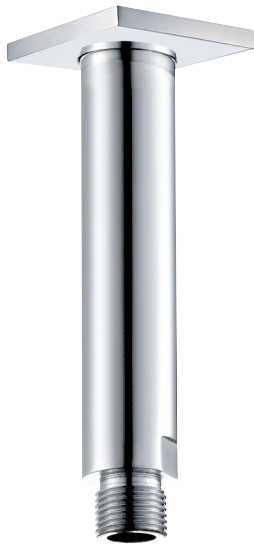

CaBano

Specs Sheet
Fiche technique

EDGE #64SD30C

Square Shower Design – 2 outlets
Système de douche design carré – 2 sorties

 .99 Chrome

#6007

6" ceiling arm with square flange

1/2" Male NPT inlet
Sliding flange

Finish: Chrome (#99)

#6079

10" square thin rain head

4 mm in thickness
Easy clean nozzles
High polished stainless steel
2.5 GPM (9.5 L/min.)

Finish: Chrome (#99)

Quadra #75111

Shower rail kit

Includes bar, hose and hand shower
3 position spray with massage
Easy clean nozzles
2.5 GPM (9.5 L/min.)

Finish: Chrome (#99)

Edge #6031

Wall supply elbow

1/2" male NPT inlet
Easy slide installation

Finish: Chrome (#99)