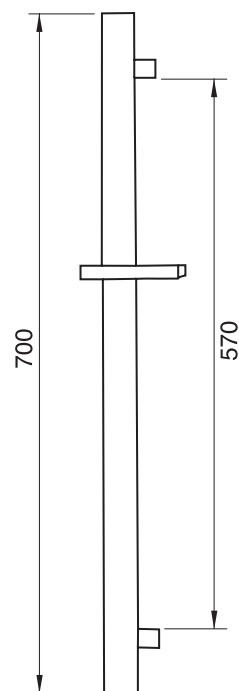

CaBano

Specs Sheet
Fiche technique

EDGE #64SD30C

Square Shower Design – 2 outlets
Système de douche design carré – 2 sorties

 .99 Chrome

#6007

6" ceiling arm with square flange

1/2" Male NPT inlet
Sliding flange

Finish: Chrome (#99)

#6079

10" square thin rain head

4 mm in thickness
Easy clean nozzles
High polished stainless steel
2.5 GPM (9.5 L/min.)

Finish: Chrome (#99)

Quadra #75111

Shower rail kit

Includes bar, hose and hand shower
3 position spray with massage
Easy clean nozzles
2.5 GPM (9.5 L/min.)

Finish: Chrome (#99)

Edge #6031

Wall supply elbow

1/2" male NPT inlet
Easy slide installation

Finish: Chrome (#99)