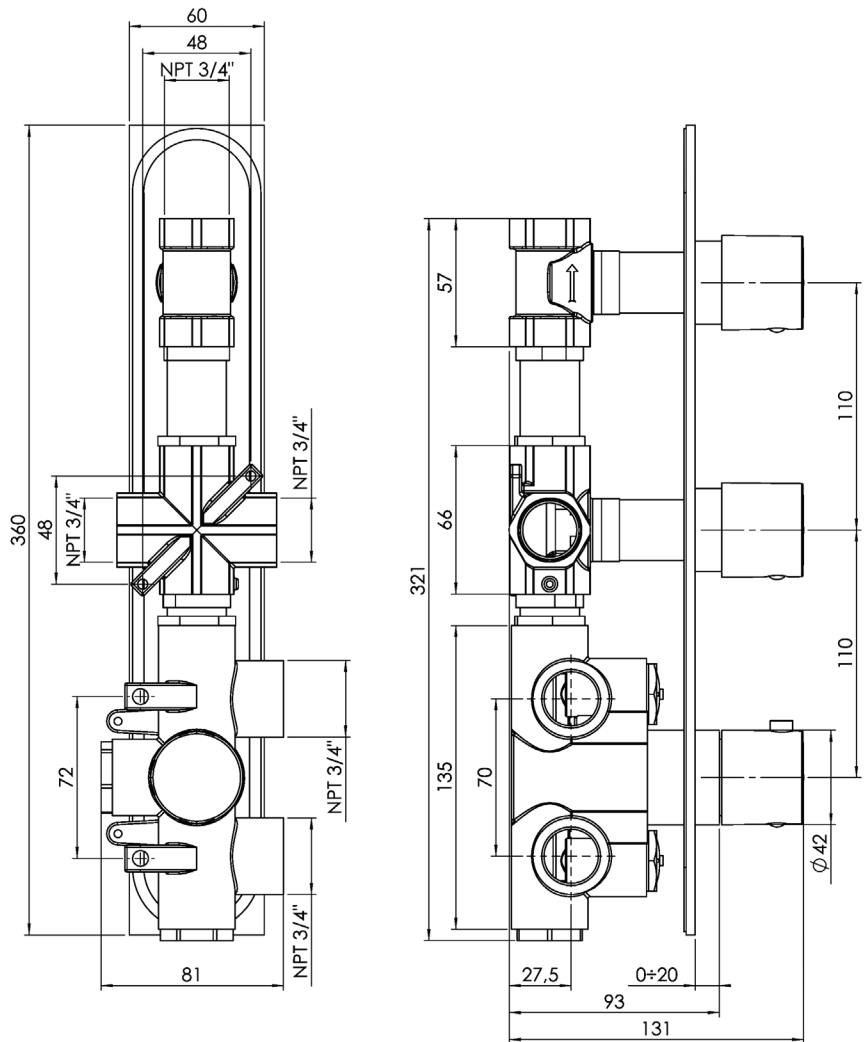

CaBano

Specs Sheet
Fiche technique

EDGE #64SD30C

Square Shower Design – 2 outlets
Système de douche design carré – 2 sorties

 .99 Chrome

#om013

3/4" Thermostatic with 2 flow controls

Can add independent flow control
Integrated service stops, filters & back-flow preventers
Rough-in can be mounted horizontally or vertically
13 GPM (49.2 L/min.)

#6007

6" ceiling arm with square flange

1/2" Male NPT inlet
Sliding flange

Finish: Chrome (#99)

#6079

10" square thin rain head

4 mm in thickness
Easy clean nozzles
High polished stainless steel
2.5 GPM (9.5 L/min.)

Finish: Chrome (#99)

Quadra #75111

Shower rail kit

Includes bar, hose and hand shower
3 position spray with massage
Easy clean nozzles
2.5 GPM (9.5 L/min.)

Finish: Chrome (#99)

Edge #6031

Wall supply elbow

1/2" male NPT inlet
Easy slide installation