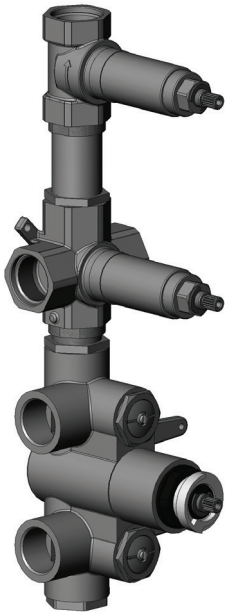

CaBano

Specs Sheet
Fiche technique

EDGE #64SD30C

Square Shower Design – 2 outlets
Système de douche design carré – 2 sorties

 .99 Chrome

#om013

3/4" Thermostatic with 2 flow controls

Can add independent flow control
Integrated service stops, filters & back-flow preventers
Rough-in can be mounted horizontally or vertically
13 GPM (49.2 L/min.)

#6007

6" ceiling arm with square flange

1/2" Male NPT inlet
Sliding flange

Finish: Chrome (#99)

#6079

10" square thin rain head

4 mm in thickness
Easy clean nozzles
High polished stainless steel
2.5 GPM (9.5 L/min.)

Finish: Chrome (#99)

Quadra #75111

Shower rail kit

Includes bar, hose and hand shower
3 position spray with massage
Easy clean nozzles
2.5 GPM (9.5 L/min.)

Finish: Chrome (#99)

Edge #6031

Wall supply elbow

1/2" male NPT inlet
Easy slide installation