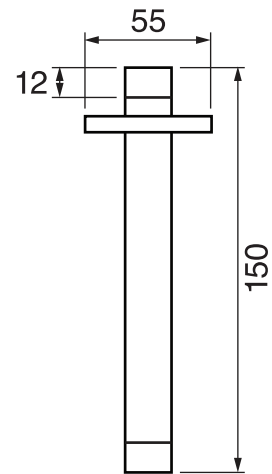

CaBano

Specs Sheet
Fiche technique

EDGE #64SD30C

Square Shower Design – 2 outlets
Système de douche design carré – 2 sorties

 .99 Chrome

#om013

3/4" Thermostatic with 2 flow controls

Can add independent flow control
Integrated service stops, filters & back-flow preventers
Rough-in can be mounted horizontally or vertically
13 GPM (49.2 L/min.)

#6007

6" ceiling arm with square flange

1/2" Male NPT inlet
Sliding flange

Finish: Chrome (#99)

#6079

10" square thin rain head

4 mm in thickness
Easy clean nozzles
High polished stainless steel
2.5 GPM (9.5 L/min.)

Finish: Chrome (#99)

Quadra #75111

Shower rail kit

Includes bar, hose and hand shower
3 position spray with massage
Easy clean nozzles
2.5 GPM (9.5 L/min.)

Finish: Chrome (#99)

Edge #6031

Wall supply elbow

1/2" male NPT inlet
Easy slide installation