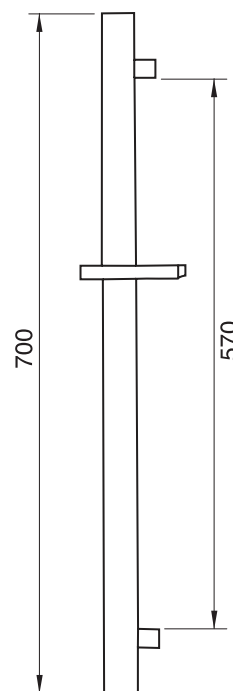

CaBano

Specs Sheet
Fiche technique

EDGE #64SD30C

Square Shower Design – 2 outlets
Système de douche design carré – 2 sorties

 .99 Chrome

#om013

3/4" Thermostatic with 2 flow controls

Can add independent flow control
Integrated service stops, filters & back-flow preventers
Rough-in can be mounted horizontally or vertically
13 GPM (49.2 L/min.)

#6007

6" ceiling arm with square flange

1/2" Male NPT inlet
Sliding flange

Finish: Chrome (#99)

#6079

10" square thin rain head

4 mm in thickness
Easy clean nozzles
High polished stainless steel
2.5 GPM (9.5 L/min.)

Finish: Chrome (#99)

Quadra #75111

Shower rail kit

Includes bar, hose and hand shower
3 position spray with massage
Easy clean nozzles
2.5 GPM (9.5 L/min.)

Finish: Chrome (#99)

Edge #6031

Wall supply elbow

1/2" male NPT inlet
Easy slide installation