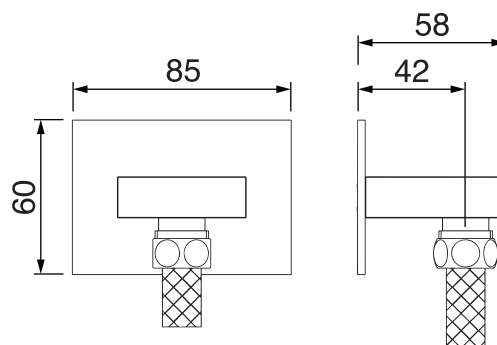

CaBano

Specs Sheet
Fiche technique

EDGE #64SD30C

Square Shower Design – 2 outlets
Système de douche design carré – 2 sorties

 .99 Chrome

#6007

6" ceiling arm with square flange

1/2" Male NPT inlet
Sliding flange

Finish: Chrome (#99)

#6079

10" square thin rain head

4 mm in thickness
Easy clean nozzles
High polished stainless steel
2.5 GPM (9.5 L/min.)

Finish: Chrome (#99)

Quadra #75111

Shower rail kit

Includes bar, hose and hand shower
3 position spray with massage
Easy clean nozzles
2.5 GPM (9.5 L/min.)

Finish: Chrome (#99)

Edge #6031

Wall supply elbow

1/2" male NPT inlet
Easy slide installation

Finish: Chrome (#99)