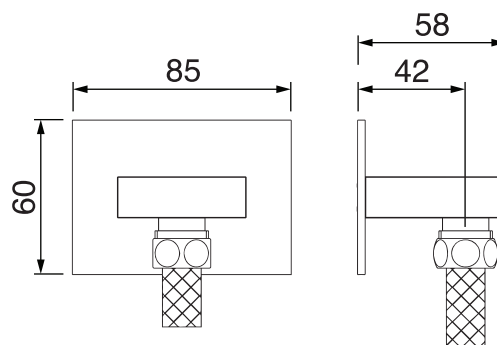

CaBano

Specs Sheet
Fiche technique

EDGE #64SD30C

Square Shower Design – 2 outlets
Système de douche design carré – 2 sorties

 .99 Chrome

#om013

3/4" Thermostatic with 2 flow controls

Can add independent flow control
Integrated service stops, filters & back-flow preventers
Rough-in can be mounted horizontally or vertically
13 GPM (49.2 L/min.)

Finish: Chrome (#99)

Quadra #75111

Shower rail kit

Includes bar, hose and hand shower
3 position spray with massage
Easy clean nozzles
2.5 GPM (9.5 L/min.)

Finish: Chrome (#99)

Edge #6031

Wall supply elbow

1/2" male NPT inlet
Easy slide installation