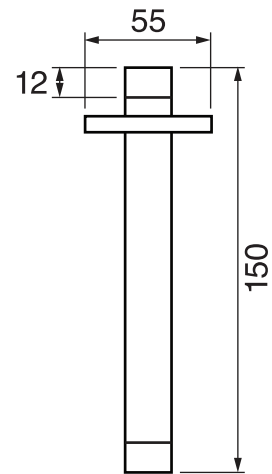

CaBano

Specs Sheet
Fiche technique

EDGE #64SD30C

Square Shower Design – 2 outlets
Système de douche design carré – 2 sorties

 .99 Chrome

#6007

6" ceiling arm with square flange

1/2" Male NPT inlet
Sliding flange

Finish: Chrome (#99)

#6079

10" square thin rain head

4 mm in thickness
Easy clean nozzles
High polished stainless steel
2.5 GPM (9.5 L/min.)

Finish: Chrome (#99)

Quadra #75111

Shower rail kit

Includes bar, hose and hand shower
3 position spray with massage
Easy clean nozzles
2.5 GPM (9.5 L/min.)

Finish: Chrome (#99)

Edge #6031

Wall supply elbow

1/2" male NPT inlet
Easy slide installation

Finish: Chrome (#99)