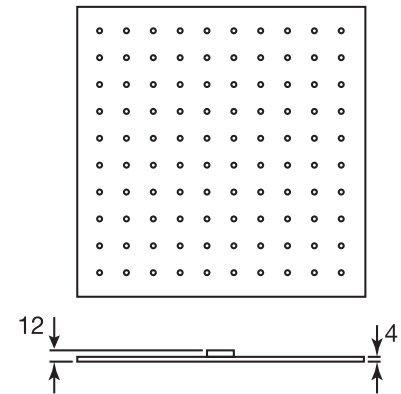

CaBano

Specs Sheet
Fiche technique

EDGE #64SD30C

Square Shower Design – 2 outlets
Système de douche design carré – 2 sorties

 .99 Chrome

#om013

3/4" Thermostatic with 2 flow controls

Can add independent flow control
Integrated service stops, filters & back-flow preventers
Rough-in can be mounted horizontally or vertically
13 GPM (49.2 L/min.)

#6007

6" ceiling arm with square flange

1/2" Male NPT inlet
Sliding flange

Finish: Chrome (#99)

#6079

10" square thin rain head

4 mm in thickness
Easy clean nozzles
High polished stainless steel
2.5 GPM (9.5 L/min.)

Finish: Chrome (#99)

Quadra #75111

Shower rail kit

Includes bar, hose and hand shower
3 position spray with massage
Easy clean nozzles
2.5 GPM (9.5 L/min.)

Finish: Chrome (#99)

Edge #6031

Wall supply elbow

1/2" male NPT inlet
Easy slide installation