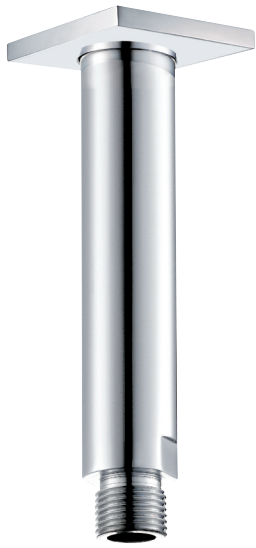

CaBano

Specs Sheet
Fiche technique

EDGE #64SD30C

Square Shower Design – 2 outlets
Système de douche design carré – 2 sorties

 .99 Chrome

#om013

3/4" Thermostatic with 2 flow controls

Can add independent flow control
Integrated service stops, filters & back-flow preventers
Rough-in can be mounted horizontally or vertically
13 GPM (49.2 L/min.)

#6007

6" ceiling arm with square flange

1/2" Male NPT inlet
Sliding flange

Finish: Chrome (#99)

#6079

10" square thin rain head

4 mm in thickness
Easy clean nozzles
High polished stainless steel
2.5 GPM (9.5 L/min.)

Finish: Chrome (#99)

Quadra #75111

Shower rail kit

Includes bar, hose and hand shower
3 position spray with massage
Easy clean nozzles
2.5 GPM (9.5 L/min.)

Finish: Chrome (#99)

Edge #6031

Wall supply elbow

1/2" male NPT inlet
Easy slide installation

Finish: Chrome (#99)