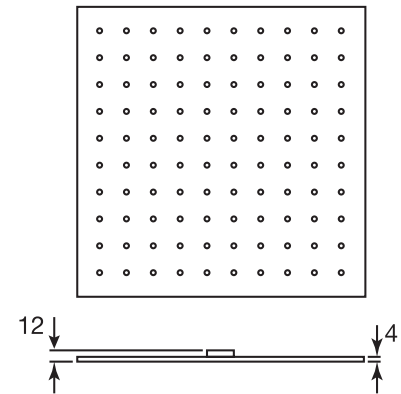

CaBano

Specs Sheet
Fiche technique

EDGE #64SD30

Square Shower Design – 2 outlets
Système de douche design carré – 2 sorties

 .99 Chrome

#om013

3/4" Thermostatic with 2 flow controls

Can add independent flow control
Integrated service stops, filters & back-flow preventers
Rough-in can be mounted horizontally or vertically
13 GPM (49.2 L/min.)

#6016

16" shower arm with square flange

1/2" Male NPT inlet
Sliding flange

Finish: Chrome (#99)

#6079

10" square thin rain head

4 mm in thickness
Easy clean nozzles
High polished stainless steel
2.5 GPM (9.5 L/min.)

Finish: Chrome (#99)

Quadra #75111

Shower rail kit

Includes bar, hose and hand shower
3 position spray with massage
Easy clean nozzles
2.5 GPM (9.5 L/min.)

Finish: Chrome (#99)

Edge #6031

Wall supply elbow

1/2" male NPT inlet
Easy slide installation