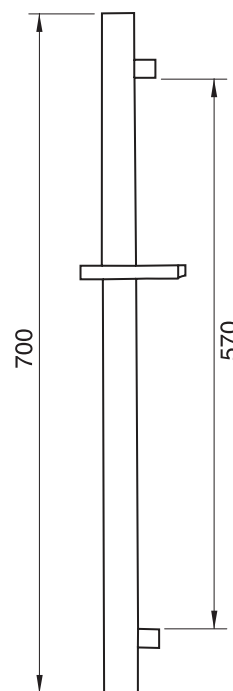

CaBano

Specs Sheet
Fiche technique

EDGE #64SD30

Square Shower Design – 2 outlets
Système de douche design carré – 2 sorties

 .99 Chrome

#6016

16" shower arm with square flange

1/2" Male NPT inlet
Sliding flange

Finish: Chrome (#99)

#6079

10" square thin rain head

4 mm in thickness
Easy clean nozzles
High polished stainless steel
2.5 GPM (9.5 L/min.)

Finish: Chrome (#99)

Quadra #75111

Shower rail kit

Includes bar, hose and hand shower
3 position spray with massage
Easy clean nozzles
2.5 GPM (9.5 L/min.)

Finish: Chrome (#99)

Edge #6031

Wall supply elbow

1/2" male NPT inlet
Easy slide installation

Finish: Chrome (#99)