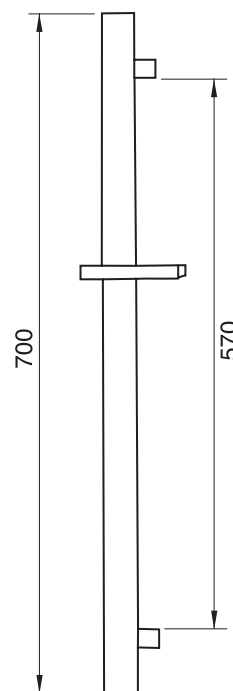

CaBano

Specs Sheet
Fiche technique

EDGE #64SD30

Square Shower Design – 2 outlets
Système de douche design carré – 2 sorties

 .99 Chrome

#om013

3/4" Thermostatic with 2 flow controls

Can add independent flow control
Integrated service stops, filters & back-flow preventers
Rough-in can be mounted horizontally or vertically
13 GPM (49.2 L/min.)

#6016

16" shower arm with square flange

1/2" Male NPT inlet
Sliding flange

Finish: Chrome (#99)

#6079

10" square thin rain head

4 mm in thickness
Easy clean nozzles
High polished stainless steel
2.5 GPM (9.5 L/min.)

Finish: Chrome (#99)

Quadra #75111

Shower rail kit

Includes bar, hose and hand shower
3 position spray with massage
Easy clean nozzles
2.5 GPM (9.5 L/min.)

Finish: Chrome (#99)

Edge #6031

Wall supply elbow

1/2" male NPT inlet
Easy slide installation