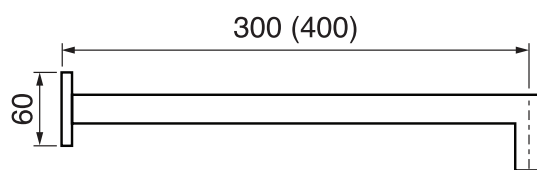

CaBano

Specs Sheet
Fiche technique

EDGE #64SD30

Square Shower Design – 2 outlets
Système de douche design carré – 2 sorties

 .99 Chrome

#6016

16" shower arm with square flange

1/2" Male NPT inlet
Sliding flange

Finish: Chrome (#99)

#6079

10" square thin rain head

4 mm in thickness
Easy clean nozzles
High polished stainless steel
2.5 GPM (9.5 L/min.)

Finish: Chrome (#99)

Quadra #75111

Shower rail kit

Includes bar, hose and hand shower
3 position spray with massage
Easy clean nozzles
2.5 GPM (9.5 L/min.)

Finish: Chrome (#99)

Edge #6031

Wall supply elbow

1/2" male NPT inlet
Easy slide installation

Finish: Chrome (#99)