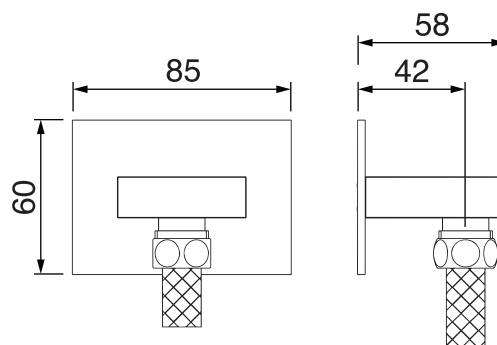

CaBano

Specs Sheet
Fiche technique

EDGE #64SD30

Square Shower Design – 2 outlets
Système de douche design carré – 2 sorties

 .99 Chrome

#om013

3/4" Thermostatic with 2 flow controls

Can add independent flow control
Integrated service stops, filters & back-flow preventers
Rough-in can be mounted horizontally or vertically
13 GPM (49.2 L/min.)

#6016

16" shower arm with square flange

1/2" Male NPT inlet
Sliding flange

Finish: Chrome (#99)

#6079

10" square thin rain head

4 mm in thickness
Easy clean nozzles
High polished stainless steel
2.5 GPM (9.5 L/min.)

Finish: Chrome (#99)

Quadra #75111

Shower rail kit

Includes bar, hose and hand shower
3 position spray with massage
Easy clean nozzles
2.5 GPM (9.5 L/min.)

Finish: Chrome (#99)

Edge #6031

Wall supply elbow

1/2" male NPT inlet
Easy slide installation