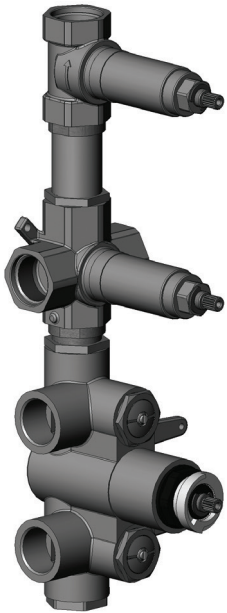

CaBano

Specs Sheet
Fiche technique

EDGE #64SD30

Square Shower Design – 2 outlets
Système de douche design carré – 2 sorties

 .99 Chrome

#om013

3/4" Thermostatic with 2 flow controls

Can add independent flow control
Integrated service stops, filters & back-flow preventers
Rough-in can be mounted horizontally or vertically
13 GPM (49.2 L/min.)

#6016

16" shower arm with square flange

1/2" Male NPT inlet
Sliding flange

Finish: Chrome (#99)

#6079

10" square thin rain head

4 mm in thickness
Easy clean nozzles
High polished stainless steel
2.5 GPM (9.5 L/min.)

Finish: Chrome (#99)

Quadra #75111

Shower rail kit

Includes bar, hose and hand shower
3 position spray with massage
Easy clean nozzles
2.5 GPM (9.5 L/min.)

Finish: Chrome (#99)

Edge #6031

Wall supply elbow

1/2" male NPT inlet
Easy slide installation