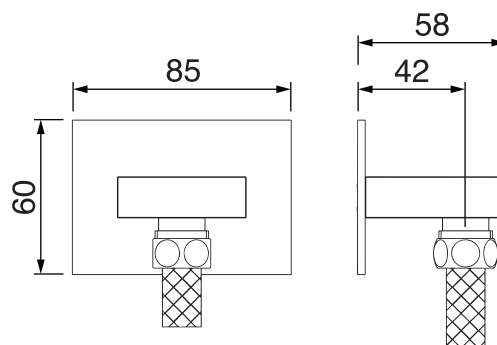

CaBano

Specs Sheet
Fiche technique

EDGE #64SD30

Square Shower Design – 2 outlets
Système de douche design carré – 2 sorties

 .99 Chrome

#6016

16" shower arm with square flange

1/2" Male NPT inlet
Sliding flange

Finish: Chrome (#99)

#6079

10" square thin rain head

4 mm in thickness
Easy clean nozzles
High polished stainless steel
2.5 GPM (9.5 L/min.)

Finish: Chrome (#99)

Quadra #75111

Shower rail kit

Includes bar, hose and hand shower
3 position spray with massage
Easy clean nozzles
2.5 GPM (9.5 L/min.)

Finish: Chrome (#99)

Edge #6031

Wall supply elbow

1/2" male NPT inlet
Easy slide installation

Finish: Chrome (#99)