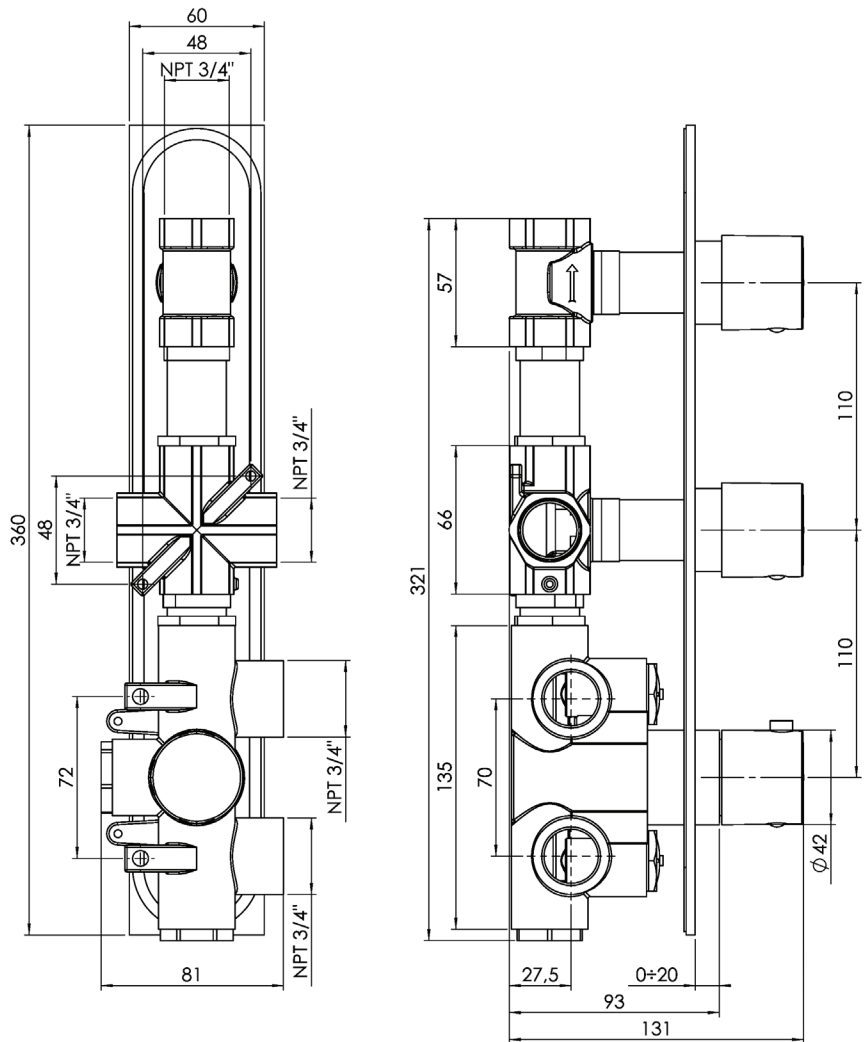

CaBano

Specs Sheet
Fiche technique

EDGE #64SD30

Square Shower Design – 2 outlets
Système de douche design carré – 2 sorties

 .99 Chrome

#om013

3/4" Thermostatic with 2 flow controls

Can add independent flow control
Integrated service stops, filters & back-flow preventers
Rough-in can be mounted horizontally or vertically
13 GPM (49.2 L/min.)

#6016

16" shower arm with square flange

1/2" Male NPT inlet
Sliding flange

Finish: Chrome (#99)

#6079

10" square thin rain head

4 mm in thickness
Easy clean nozzles
High polished stainless steel
2.5 GPM (9.5 L/min.)

Finish: Chrome (#99)

Quadra #75111

Shower rail kit

Includes bar, hose and hand shower
3 position spray with massage
Easy clean nozzles
2.5 GPM (9.5 L/min.)

Finish: Chrome (#99)

Edge #6031

Wall supply elbow

1/2" male NPT inlet
Easy slide installation