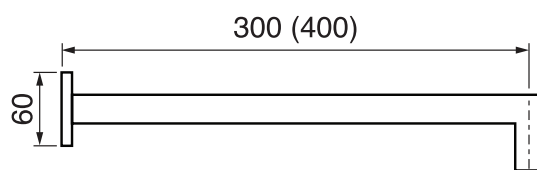

CaBano

Specs Sheet
Fiche technique

EDGE #64SD30

Square Shower Design – 2 outlets
Système de douche design carré – 2 sorties

 .99 Chrome

#om013

3/4" Thermostatic with 2 flow controls

Can add independent flow control
Integrated service stops, filters & back-flow preventers
Rough-in can be mounted horizontally or vertically
13 GPM (49.2 L/min.)

#6016

16" shower arm with square flange

1/2" Male NPT inlet
Sliding flange

Finish: Chrome (#99)

#6079

10" square thin rain head

4 mm in thickness
Easy clean nozzles
High polished stainless steel
2.5 GPM (9.5 L/min.)

Finish: Chrome (#99)

Quadra #75111

Shower rail kit

Includes bar, hose and hand shower
3 position spray with massage
Easy clean nozzles
2.5 GPM (9.5 L/min.)

Finish: Chrome (#99)

Edge #6031

Wall supply elbow

1/2" male NPT inlet
Easy slide installation